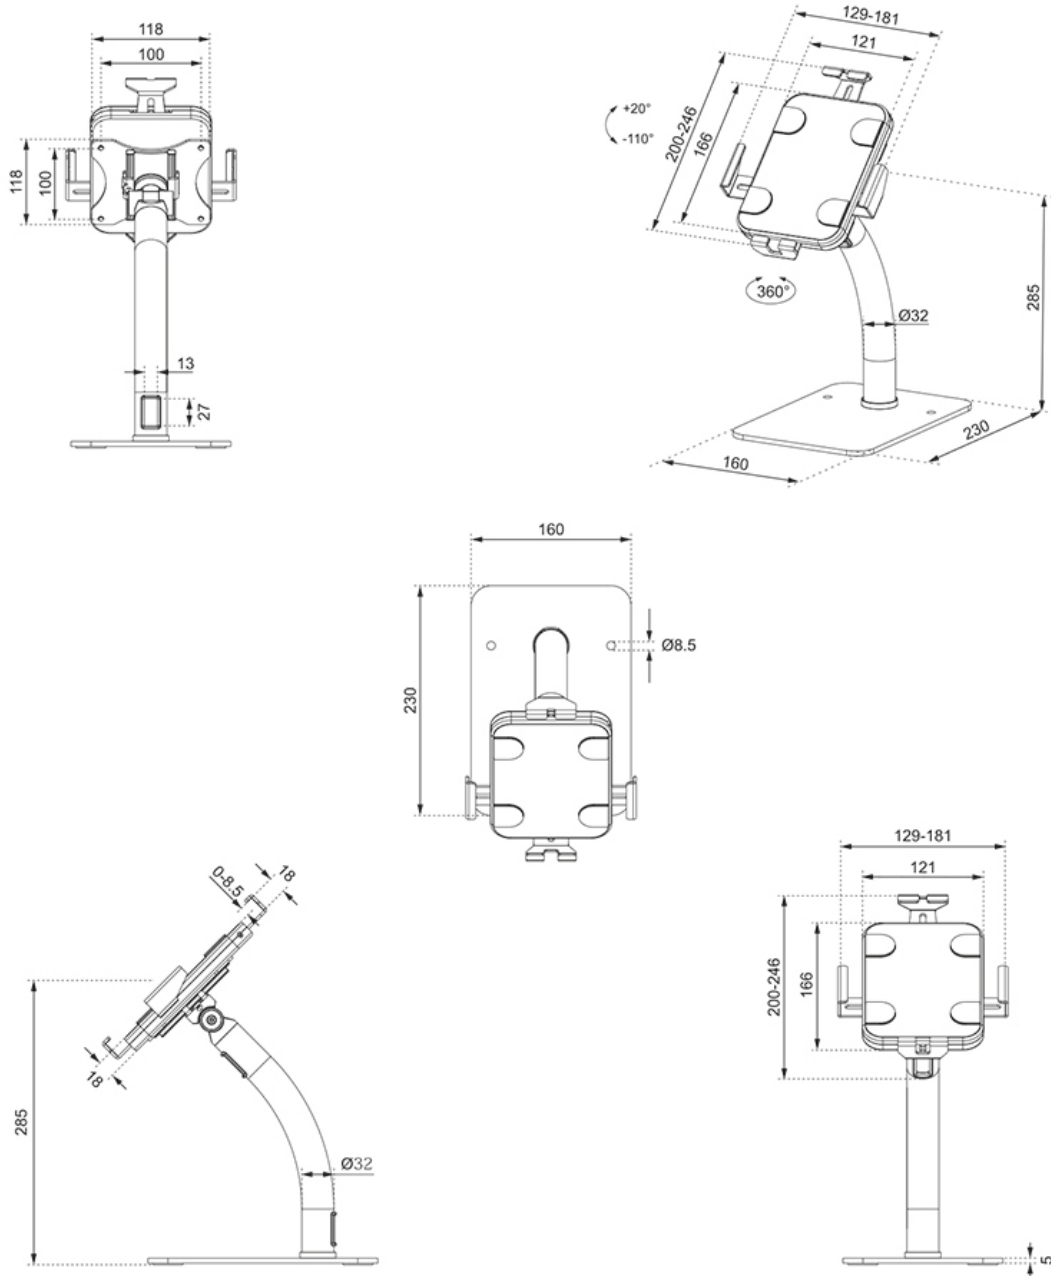

DS15-625WH1

NEOMOUNTS DS15-625WH1 TABLET STAND DESK 7.9-11" - LOCKABLE - UNIVERSAL

SPECIFICATIONS

GENERAL

Min. screen size*	7.9
Max. screen size*	11
Max. weight	1
Screens	1
Desk mount	Stand

FUNCTIE

Type	Tilt Rotate
Lockable	Lockable - Security screw included
Tilt (degrees)	+20°, -110°
Rotate (degrees)	360°
Height	41,5 cm
Width	16 cm
Depth	23 cm
Adjustment type	Manual

Neomounts

Neomounts

Neomounts DS15-625WH1 Tablet stand desk - 7.9-11" - 130° tiltable - 360° rotatable - lockable (incl. security screw, excl. lock) - bolt-down - universal - white

The Neomounts DS15-625WH1 is a countertop tablet holder that can rotate 360° to easily switch between portrait and landscape orientation. Additionally, the tablet holder can be tilted +20°/-110° for comfortable viewing. Using the sliding rail at the back, the tablet can be perfectly aligned in the centre of the holder.

The tablet holder features an anti-theft lock and a bolt-down base for extra security. Anti-skid pads protect the tablet from any scratches, while the height and width adjustable clamps ensure safe and solid placement of the device. The upper part has a cut-out for the tablet's camera. Cables can be neatly routed via the internal cable management system. The DS15-625WH1 is suitable for tablets with a thickness of 0-8,5 mm.

DS15-625WH1

NEOMOUNTS DS15-625WH1 TABLET STAND DESK
7.9-11" - LOCKABLE - UNIVERSAL

Neomounts

Measuring unit: mm