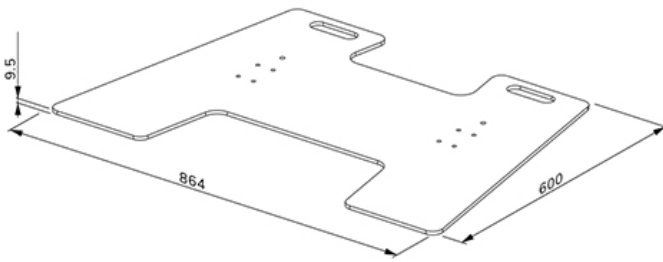

AFP-875WH

SPECIFICATIONS

FUNCTIE

Height	0,95 cm
Width	86,4 cm
Depth	60 cm
Adjustment type	None

INFORMATION

Series	MOVE Lift
Color	White
Main material	Steel
Warranty	5 year

*Please note: The inch sizes stated are just an indication, combined with the weight and VESA sizes. The maximum weight and VESA size are absolute restrictions for the products and should not be exceeded.

NEOMOUNTS AFP-875WH FLOOR PLATE - BOLT-DOWN

Neomounts

Neomounts

Neomounts MOVE AFP-875WH Floor plate - bolt-down - suitable for FL55-/WL55-875BL1/WH1 - white

The Neomounts AFP-875WH is a fixed floor plate optional for the FL55-875WH1 mobile floor stand and WL55-875WH1 wall stand. The floor plate is fitted with soft pads to protect the floor from damaging. If desired, the floor plate can be secured to the floor. All needed installation material is included.

AFP-875WH

NEOMOUNTS AFP-875WH FLOOR PLATE - BOLT-DOWN

Neomounts

Measuring unit: mm