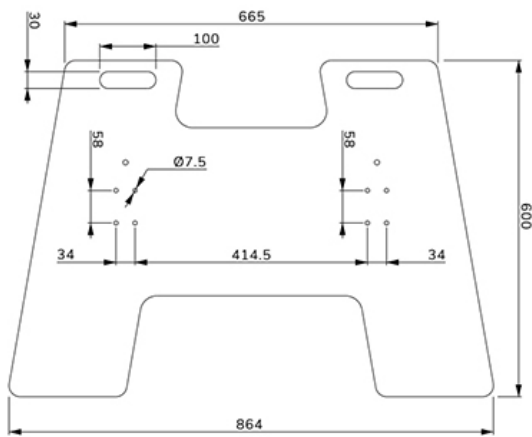

AFP-875WH

SPECIFICATIONS

FUNCTIE

Height	0,95 cm
Width	86,4 cm
Depth	60 cm
Adjustment type	None

INFORMATION

Series	MOVE Lift
Color	White
Main material	Steel
Warranty	5 year

*Please note: The inch sizes stated are just an indication, combined with the weight and VESA sizes. The maximum weight and VESA size are absolute restrictions for the products and should not be exceeded.

NEOMOUNTS AFP-875WH FLOOR PLATE - BOLT-DOWN

Neomounts

Neomounts

Neomounts MOVE AFP-875WH Floor plate - bolt-down - suitable for FL55-/WL55-875BL1/WH1 - white

The Neomounts AFP-875WH is a fixed floor plate optional for the FL55-875WH1 mobile floor stand and WL55-875WH1 wall stand. The floor plate is fitted with soft pads to protect the floor from damaging. If desired, the floor plate can be secured to the floor. All needed installation material is included.

AFP-875WH

NEOMOUNTS AFP-875WH FLOOR PLATE - BOLT-DOWN

Neomounts

Measuring unit: mm