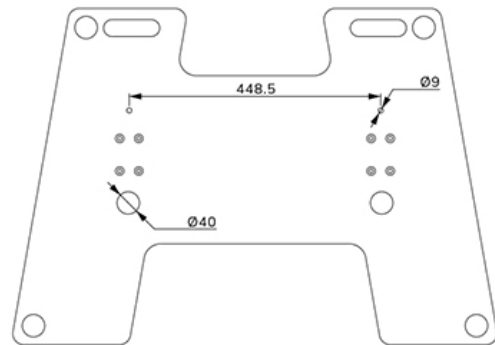

AFP-875WH

SPECIFICATIONS

FUNCTIE

Height	0,95 cm
Width	86,4 cm
Depth	60 cm
Adjustment type	None

INFORMATION

Series	MOVE Lift
Color	White
Main material	Steel
Warranty	5 year

*Please note: The inch sizes stated are just an indication, combined with the weight and VESA sizes. The maximum weight and VESA size are absolute restrictions for the products and should not be exceeded.

NEOMOUNTS AFP-875WH FLOOR PLATE - BOLT-DOWN

Neomounts

Neomounts

Neomounts MOVE AFP-875WH Floor plate - bolt-down - suitable for FL55-/WL55-875BL1/WH1 - white

The Neomounts AFP-875WH is a fixed floor plate optional for the FL55-875WH1 mobile floor stand and WL55-875WH1 wall stand. The floor plate is fitted with soft pads to protect the floor from damaging. If desired, the floor plate can be secured to the floor. All needed installation material is included.

AFP-875WH

NEOMOUNTS AFP-875WH FLOOR PLATE - BOLT-DOWN

Neomounts

Measuring unit: mm