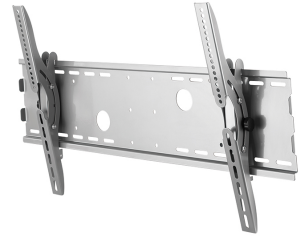

PLASMA-W200

SPECIFICATIONS

GENERAL

Min. screen size*	37
Max. screen size*	85
Max. weight	100
Screens	1
Distance to wall	8,3 cm
VESA maximum	865x480 mm
VESA minimum	200x200 mm

FUNCTIE

Type	Tilt
Lockable	Lockable - Padlock not included
Tilt (degrees)	30°
Adjustment type	None

NEOMOUNTS PLASMA-W200 TV MOUNT WALL 37-85" - TILTABLE

Neomounts

Neomounts

Neomounts PLASMA-W200 Tilttable TV mount wall - 37-85" - max 100 kg - VESA 200x200-865x480 - d 8,3 cm - lockable (excl. lock) - silver

The Neomounts wall mount, model PLASMA-W200 is a tiltable wall mount for flat screens up to 85" (216 cm). This mount is a great choice when you want the ultimate viewing flexibility with your flat screen. Depth of this mount is 8,3 centimetres.

Neomounts' tilt (30°) technology allows the mount to change to any viewing angle to fully benefit from the capabilities of the flat screen. Depth of this mount is 7 centimetres.

Neomounts PLASMA-W200 is suitable for screens up to 85" (216 cm). The weight capacity of this product is 100 kg each screen. The wall mount is suitable for screens that meet VESA hole pattern 200x200 to 865x480mm. Different hole patterns can be covered using Neomounts VESA adapter plates.