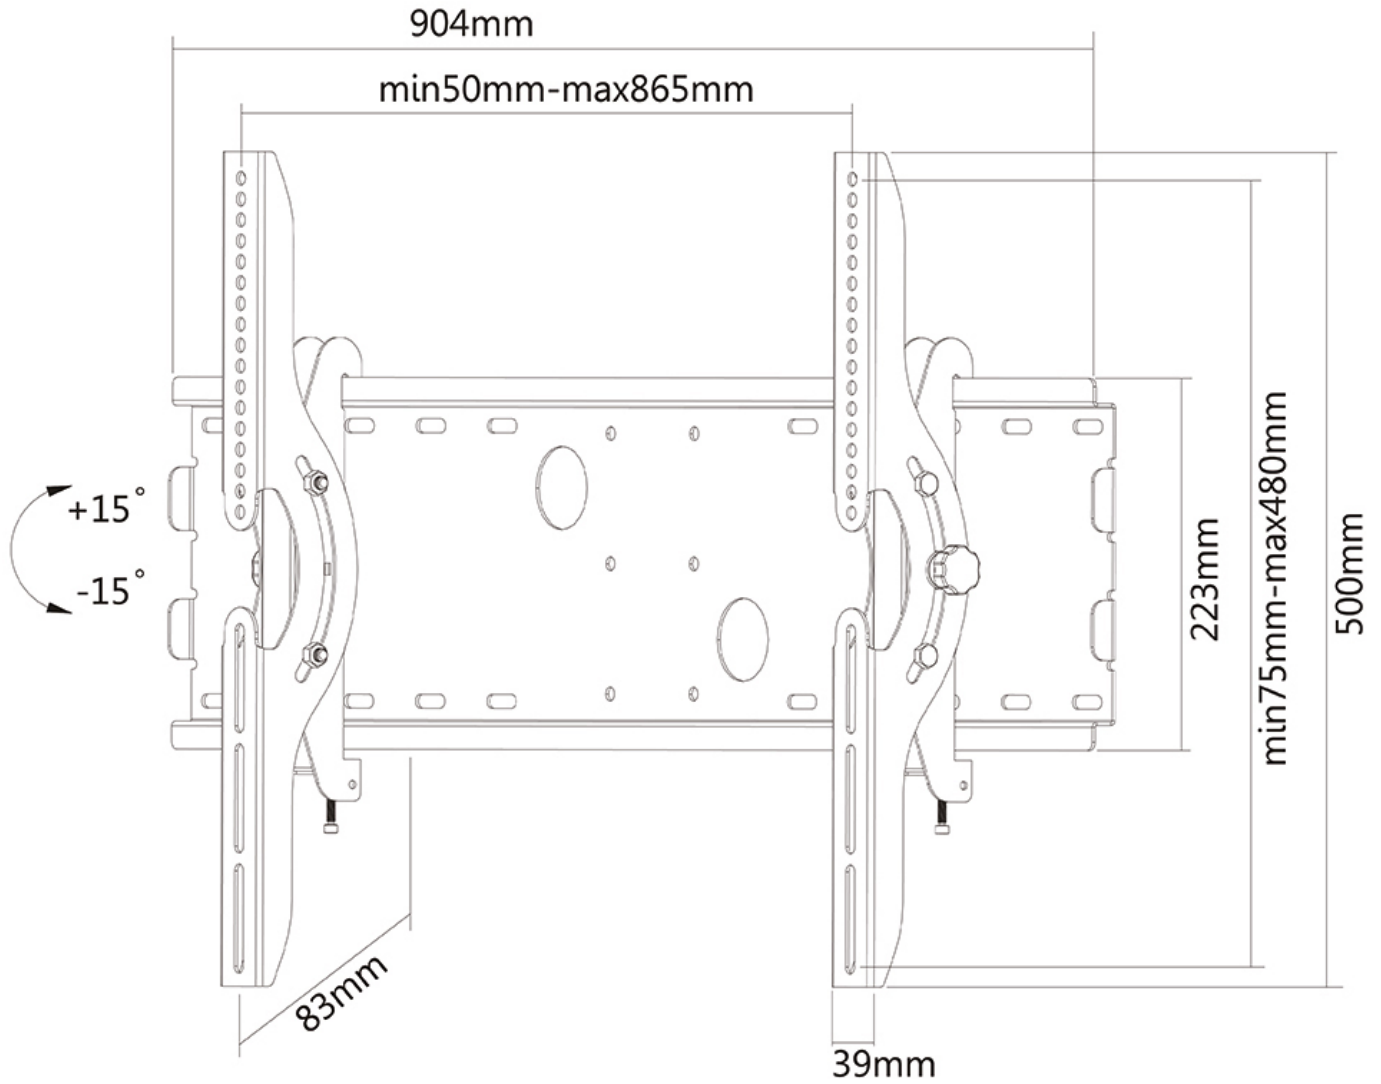

NEOMOUNTS PLASMA-W200 TV MOUNT WALL 37-85" - TILTABLE

Neomounts

Neomounts

Neomounts PLASMA-W200 Tilttable TV mount wall - 37-85" - max 100 kg - VESA 200x200-865x480 - d 8,3 cm - lockable (excl. lock) - silver

The Neomounts wall mount, model PLASMA-W200 is a tiltable wall mount for flat screens up to 85" (216 cm). This mount is a great choice when you want the ultimate viewing flexibility with your flat screen. Depth of this mount is 8,3 centimetres.

Neomounts' tilt (30°) technology allows the mount to change to any viewing angle to fully benefit from the capabilities of the flat screen. Depth of this mount is 7 centimetres.

Neomounts PLASMA-W200 is suitable for screens up to 85" (216 cm). The weight capacity of this product is 100 kg each screen. The wall mount is suitable for screens that meet VESA hole pattern 200x200 to 865x480mm. Different hole patterns can be covered using Neomounts VESA adapter plates.

Create a clean design ambiance for your flat screen TV in the living room, bedroom or home cinema.

All installation material is included with the product.

PLASMA-W200

NEOMOUNTS PLASMA-W200 TV MOUNT WALL 37-85" - TILTABLE