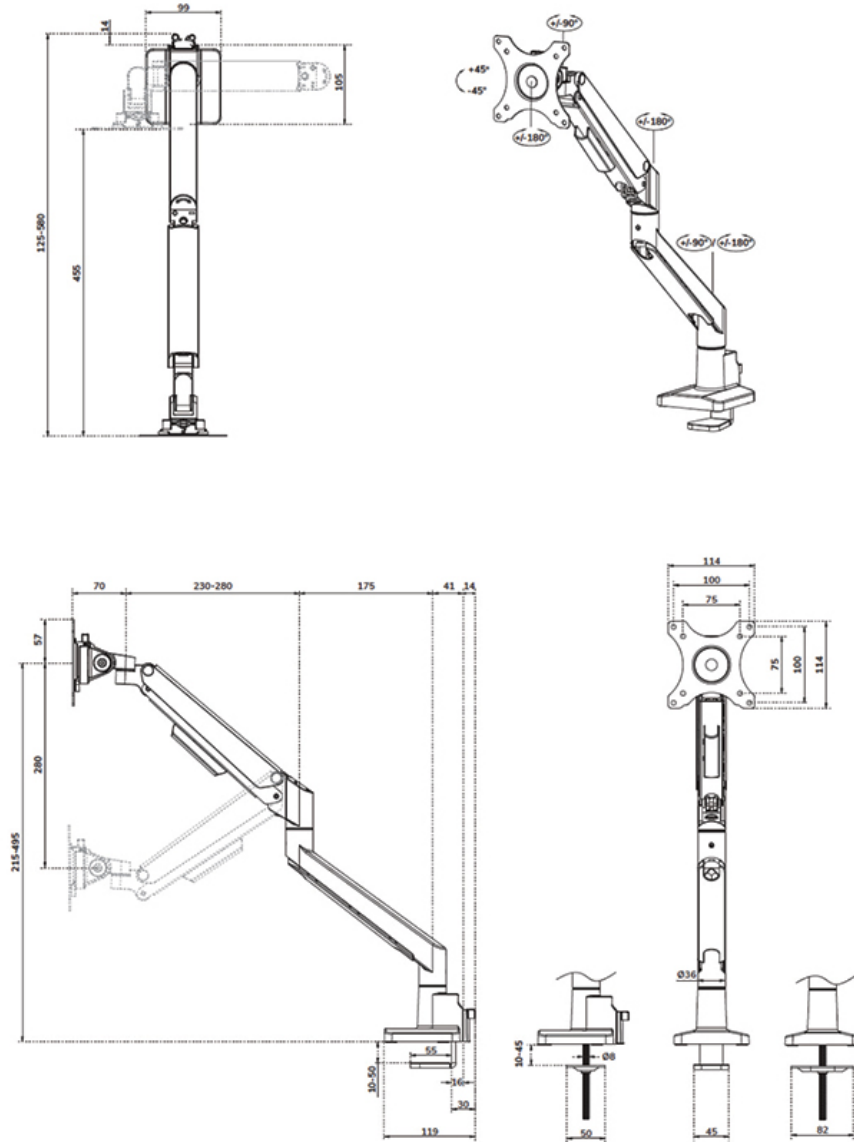

FUNCTIE

Type	Full motion
Height adjustment	21,5-49,5 cm
Width adjustment	91 cm
Depth adjustment	7-52,5 cm
Lockable	Not lockable
Tilt (degrees)	+45°, -45°
Swivel (degrees)	+90°, -90°
Rotate (degrees)	+180°, -180°
Height	55,2 cm
Width	11,4 cm
Depth	58 cm
Adjustment type	Gas spring

The Neomounts DS70-250WH1 NEXT Slim is a full motion desk mount designed for screens up to 35", boasting a maximum weight capacity of 9 kg suitable for both flat and curved displays. The versatile tilt (90°), rotate (360°) and swivel (180°) technology enables seamless adjustment to any desired viewing angle to fully optimize the screen's capabilities. With the gas spring height adjustment (21,5-49,5 cm) and depth adjustment (7-52,5 cm) you can effortlessly adjust the mount to suit your ergonomic needs.

The DS70-250WH1 monitor arm features a nifty 180° stop mechanism, that prevents the mount from making contact with wall or separation panel when installed near it, while the integrated cable management system maintains a clutter-free desk.

Neomounts

Measuring unit: mm