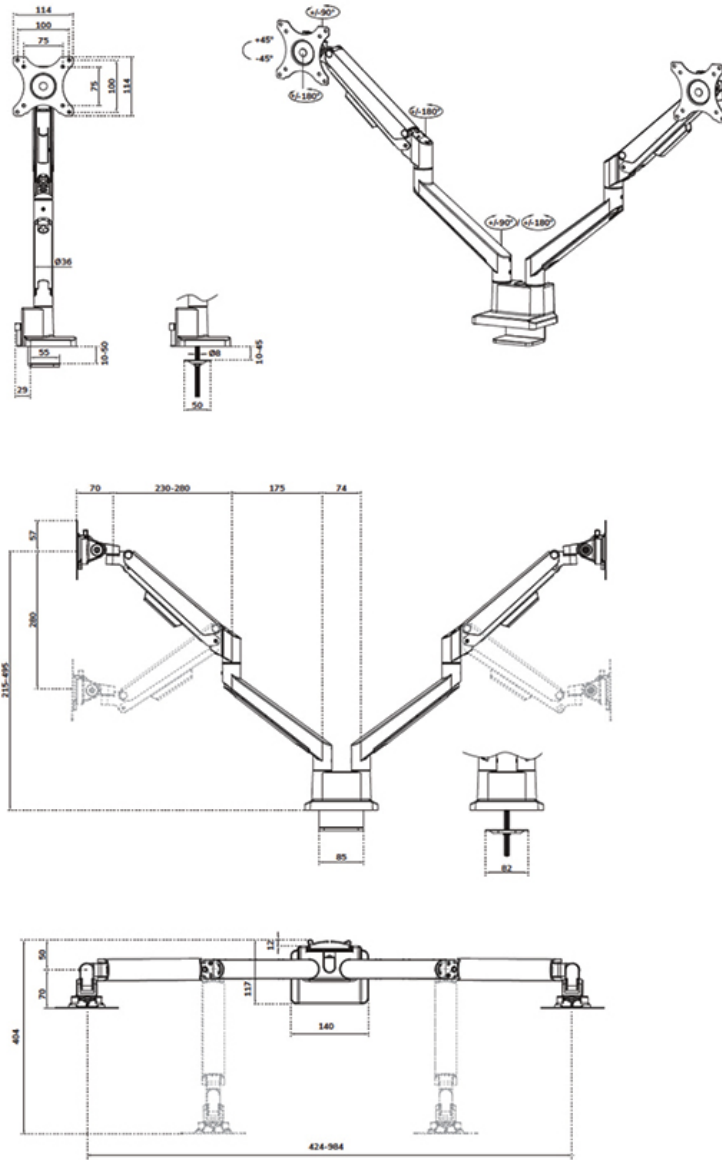

FUNCTIE

Type	Full motion
Height adjustment	21,5-49,5 cm
Width adjustment	98,4 cm
Depth adjustment	7-52,5 cm
Lockable	Not lockable
Tilt (degrees)	+45°, -45°
Swivel (degrees)	+90°, -90°
Rotate (degrees)	+180°, -180°
Height	55,2 cm
Width	11,4 cm
Depth	58 cm
Adjustment type	Gas spring

The Neomounts DS70-250SL2 NEXT Slim is a full motion desk mount designed for two screens up to 32", boasting a maximum weight capacity of 9 kg per screen. The versatile tilt (90°), rotate (360°) and swivel (180°) technology enables seamless adjustment to any desired viewing angle to fully optimize the screen's capabilities. With the gas spring height adjustment (21,5-49,5 cm) and depth adjustment (7-52,5 cm) you can effortlessly adjust the mount to suit your ergonomic needs.

The DS70-250SL2 monitor arm features a nifty 180° stop mechanism, that prevents the mount from making contact with wall or separation panel when installed near it, while the integrated cable management system maintains a clutter-free desk.

Neomounts

Measuring unit: mm