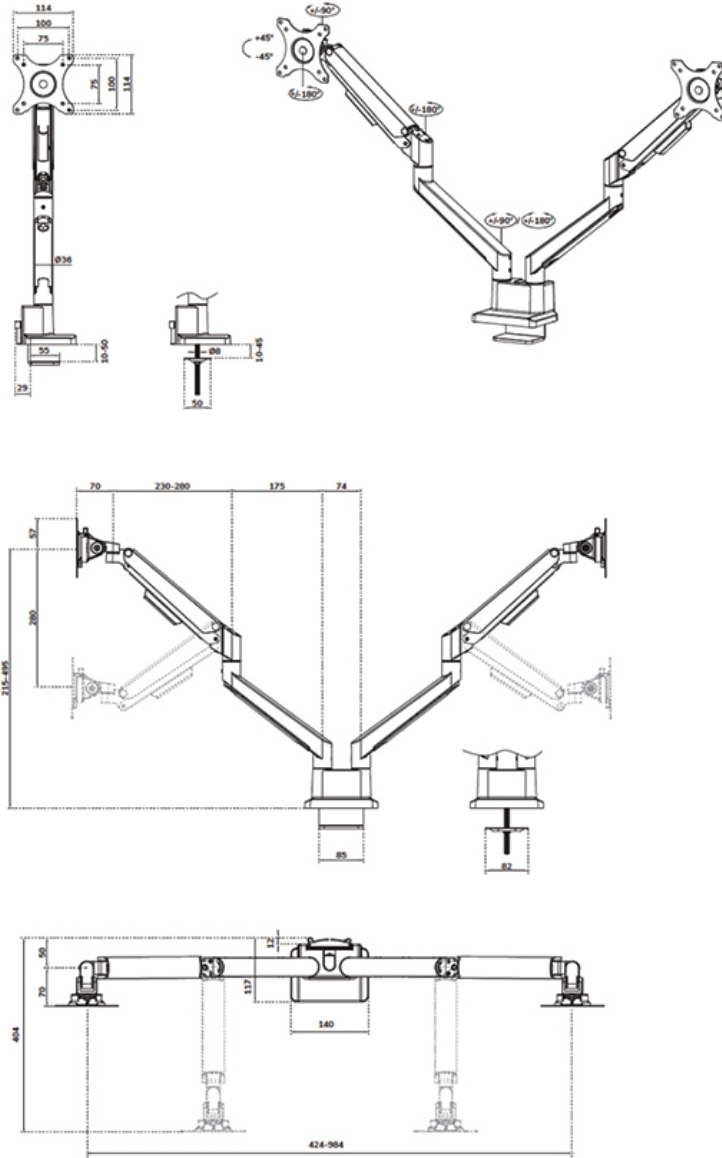

#### FUNCTIE

Type	Full motion
Height adjustment	21,5-49,5 cm
Width adjustment	98,4 cm
Depth adjustment	7-52,5 cm
Lockable	Not lockable
Tilt (degrees)	+45°, -45°
Swivel (degrees)	+90°, -90°
Rotate (degrees)	+180°, -180°
Height	55,2 cm
Width	14 cm
Depth	58 cm
Adjustment type	Gas spring

### Neomounts NEXT Slim DS70-250WH2 Dual monitor arm - 17-32" - 1-9 kg/screen (curved 8 kg/screen) - gas spring - 180°-stop - Topfix - Easy Install-model - 100% plastic-free packaging - white

The Neomounts DS70-250WH2 NEXT Slim is a full motion desk mount designed for two screens up to 32", boasting a maximum weight capacity of 9 kg per screen. The versatile tilt (90°), rotate (360°) and swivel (180°) technology enables seamless adjustment to any desired viewing angle to fully optimize the screen's capabilities. With the gas spring height adjustment (21,5-49,5 cm) and depth adjustment (7-52,5 cm) you can effortlessly adjust the mount to suit your ergonomic needs.

The DS70-250WH2 monitor arm features a nifty 180° stop mechanism, that prevents the mount from making contact with wall or separation panel when installed near it, while the integrated cable management system maintains a clutter-free desk.

Neomounts

Measuring unit: mm