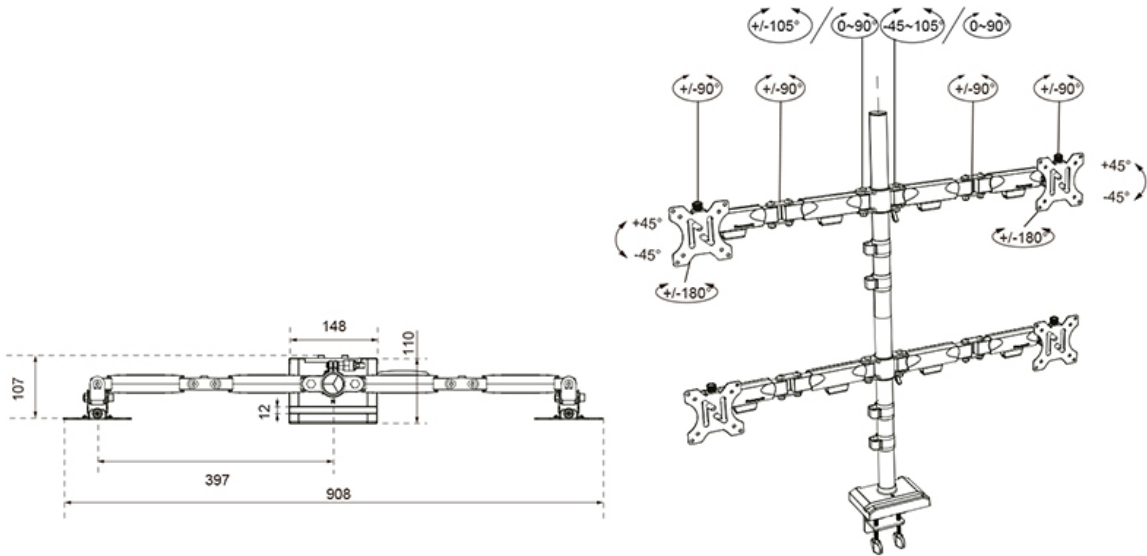

DS60-600BL2-2

NEOMOUNTS DS60-600BL2-2 QUADRUPLE

SPECIFICATIONS

GENERAL

Min. screen size*	10 inch
Max. screen size*	32 inch
Max. weight	8 kg (per screen)
Screens	1
VESA minimum	75x75 mm
VESA maximum	100x100 mm
Desk mount	Grommet Clamp
Distance to wall	10,7 cm

FUNCTIONALITY

Height adjustment	14-83 cm
Width adjustment	39,7 cm
Depth adjustment	10,7-46,3 cm
Lockable	Not lockable
Tilt (degrees)	90°
Swivel (degrees)	180°
Rotate (degrees)	360°
Height	87,4 cm
Width	90,8 cm
Depth	11 cm
Adjustment type	Manual

Neomounts

Neomounts

Neomounts DS60-600BL2-2 Quadruple monitor arm - 10-32" - 0-8 kg | 17,6 lbs (4x) - 90° tiltable - 360° rotatable - 180° swivel - VESA 75x75 - 180° lock - Black

The Neomounts DS60-600BL2-2 provides a professional and durable solution for a stacked four-screen configuration. This quadruple monitor arm is constructed with a solid vertical pole and supports four monitors up to 32" with a weight capacity of 8 kg per screen. The full motion technology allows for precise adjustments in tilt, rotation, and swivel for each monitor, ensuring a correct ergonomic posture and optimal workflow efficiency across all displays.

DS60-600BL2-2

NEOMOUNTS DS60-600BL2-2 QUADRUPLE

Neomounts

Measuring unit: mm