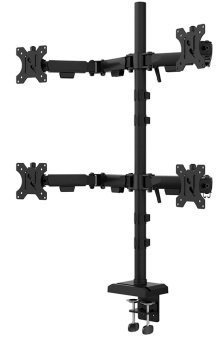

DS60-600BL2-2

NEOMOUNTS DS60-600BL2-2 QUADRUPLE

SPECIFICATIONS

GENERAL

Min. screen size*	10 inch
Max. screen size*	32 inch
Max. weight	8 kg (per screen)
Screens	1
VESA minimum	75x75 mm
VESA maximum	100x100 mm
Desk mount	Grommet Clamp
Distance to wall	10,7 cm

FUNCTIONALITY

Height adjustment	14-83 cm
Width adjustment	39,7 cm
Depth adjustment	10,7-46,3 cm
Lockable	Not lockable
Tilt (degrees)	90°
Swivel (degrees)	180°
Rotate (degrees)	360°
Height	87,4 cm
Width	90,8 cm
Depth	11 cm
Adjustment type	Manual

Neomounts

Neomounts

Neomounts DS60-600BL2-2 Quadruple monitor arm - 10-32" - 0-8 kg | 17,6 lbs (4x) - 90° tiltable - 360° rotatable - 180° swivel - VESA 75x75 - 180° lock - Black

The Neomounts DS60-600BL2-2 provides a professional and durable solution for a stacked four-screen configuration. This quadruple monitor arm is constructed with a solid vertical pole and supports four monitors up to 32" with a weight capacity of 8 kg per screen. The full motion technology allows for precise adjustments in tilt, rotation, and swivel for each monitor, ensuring a correct ergonomic posture and optimal workflow efficiency across all displays.

The arm is VESA compatible (75x75 & 100x100 mm) and includes an Easy-release system for the efficient mounting of the screens. The DS60-600BL2-2 comes with both desk clamp and grommet mounting options, making it a versatile high-quality investment for any intensive professional work environment.