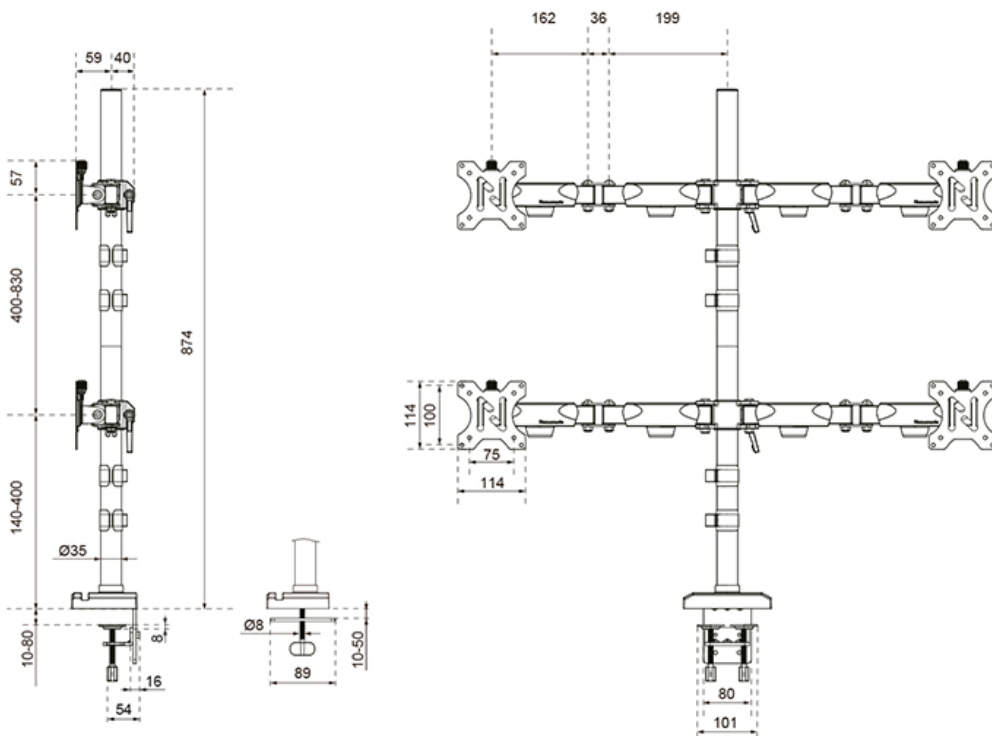

DS60-600BL2-2

NEOMOUNTS DS60-600BL2-2 QUADRUPLE

SPECIFICATIONS

GENERAL

Min. screen size*	10 inch
Max. screen size*	32 inch
Max. weight	8 kg (per screen)
Screens	1
VESA minimum	75x75 mm
VESA maximum	100x100 mm
Desk mount	Grommet Clamp
Distance to wall	10,7 cm

FUNCTIONALITY

Height adjustment	14-83 cm
Width adjustment	39,7 cm
Depth adjustment	10,7-46,3 cm
Lockable	Not lockable
Tilt (degrees)	90°
Swivel (degrees)	180°
Rotate (degrees)	360°
Height	87,4 cm
Width	90,8 cm
Depth	11 cm
Adjustment type	Manual

Neomounts

Neomounts

Neomounts DS60-600BL2-2 Quadruple monitor arm - 10-32" - 0-8 kg | 17,6 lbs (4x) - 90° tiltable - 360° rotatable - 180° swivel - VESA 75x75 - 180° lock - Black

The Neomounts DS60-600BL2-2 provides a professional and durable solution for a stacked four-screen configuration. This quadruple monitor arm is constructed with a solid vertical pole and supports four monitors up to 32" with a weight capacity of 8 kg per screen. The full motion technology allows for precise adjustments in tilt, rotation, and swivel for each monitor, ensuring a correct ergonomic posture and optimal workflow efficiency across all displays.

DS60-600BL2-2

NEOMOUNTS DS60-600BL2-2 QUADRUPLE

Neomounts

Measuring unit: mm