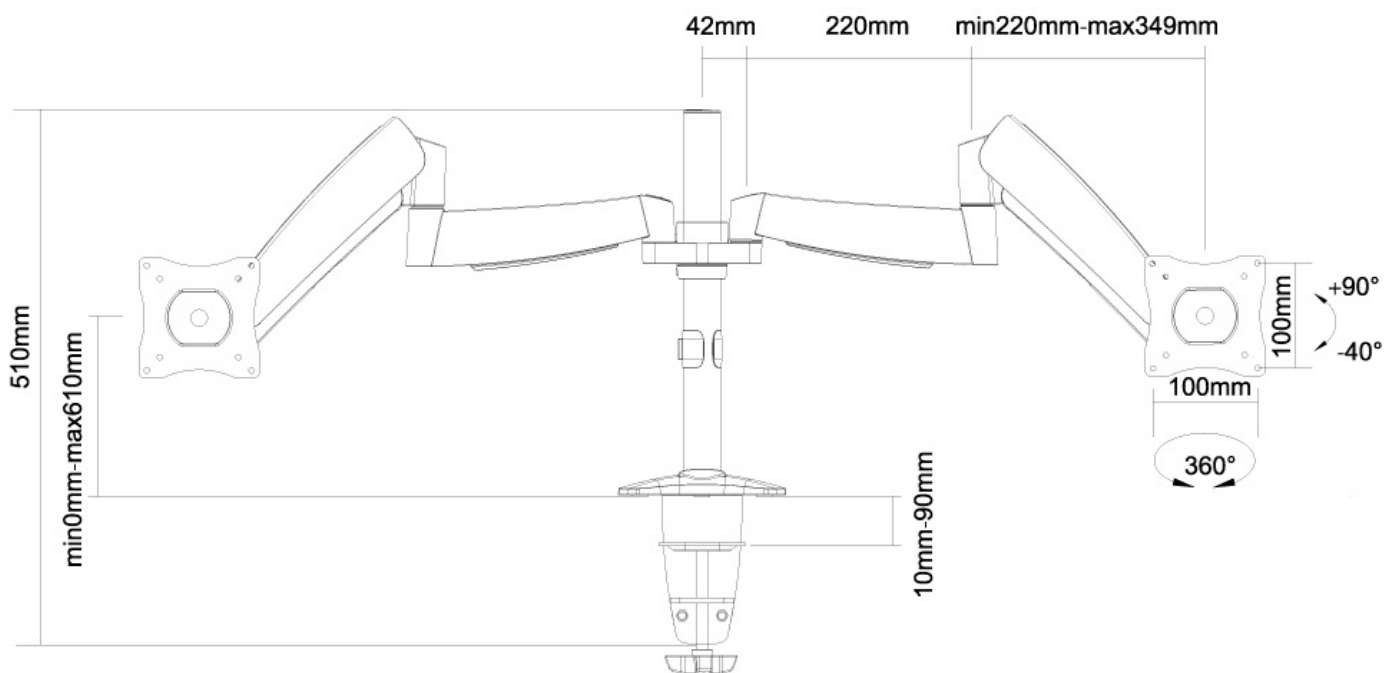

FPMA-D950D

NEOMOUNTS FPMA-D950D MONITOR ARM 10-27" - GAS SPRING

SPECIFICATIONS

GENERAL

Min. screen size*	10
Max. screen size*	27
Min. weight	0
Max. weight	9
Screens	2
Desk mount	Grommet Clamp
VESA maximum	100x100 mm
VESA minimum	75x75 mm

FUNCTIE

Type	Tilt Rotate Swivel Full motion
Height adjustment	0-61 cm
Depth adjustment	0-61 cm
Tilt (degrees)	130°
Swivel (degrees)	180°
Rotate (degrees)	360°
Adjustment type	Gas spring

INFORMATION

Color	Silver
Main material	Steel
Warranty	5 year

*Please note: The inch sizes stated are just an indication, combined with the weight and VESA sizes. The maximum weight and VESA size are absolute restrictions for the products and should not be exceeded.

BOTH INCLUDED
2 Mounting
solutions in 1 box

Neomounts

Neomounts

Neomounts FPMA-D950D Dual monitor arm - 10-27" - 0-9 kg/screen - gas spring - silver

The Neomounts desk mount, model FPMA-D950D is a tilt-, swivel and rotatable desk mount for 2 flat screens up to 27". This mount is a great choice for space saving placement on desks using a desk clamp or grommet mount.

Neomounts versatile tilt (130°), rotate (180°) and swivel (360°) technology allows the mount to change to any viewing angle to fully benefit from the capabilities of the flat screen. The mount is easily individually height adjustable from 0 to 61 centimetres using a gas spring. Depth adjustable from 0 to 64 centimetres. An innovative cable management conceals and routes cables from mount to flat screen. Hide your cables to keep the workplace nice and tidy.

Neomounts FPMA-D950D has three pivot points and is suitable for screens up to 27" (69 cm). The weight capacity of this product is 9 kg each screen. The desk mount is suitable for screens that meet VESA hole pattern 75x75 or 100x100mm. Different hole patterns can be covered using Neomounts VESA adapter plates.

By using an ergonomic mount neck- and back complaints can be avoided. Ideal for use in offices and on counters or in a reception area.

All installation material is included with the product.

FPMA-D950D

NEOMOUNTS FPMA-D950D MONITOR ARM 10-27" -
GAS SPRING

Neomounts