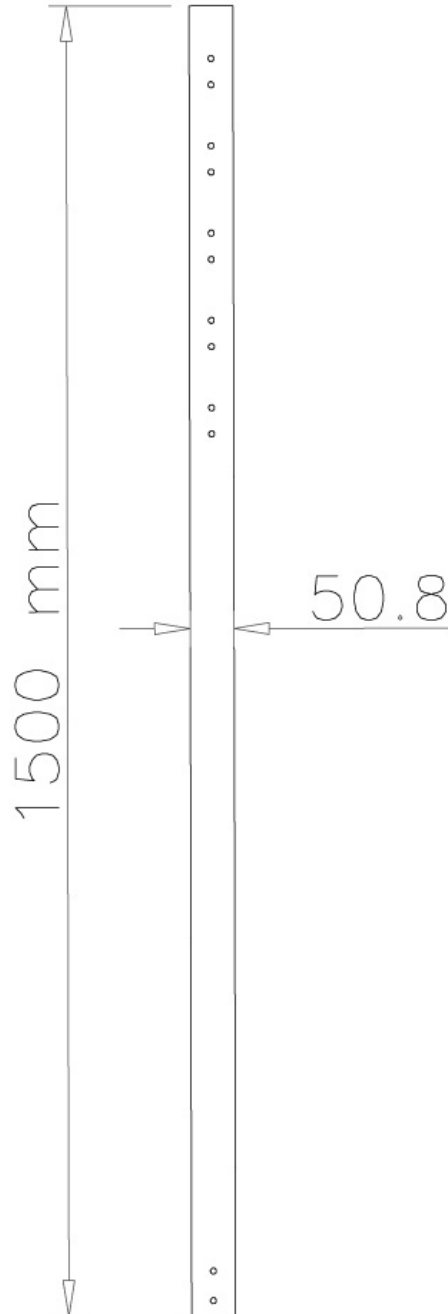

FPMA-CP150BLACK

NEOMOUNTS FPMA-CP150BLACK EXTENSION POLE TV CEILING MOUNT - H 150 CM

SPECIFICATIONS

GENERAL

Min. weight	0
Max. weight	50
Screens	1

FUNCTIE

Type	Fixed
Height adjustment	150 cm
Adjustment type	Manual

INFORMATION

Color	Black
Main material	Steel
Warranty	5 year

*Please note: The inch sizes stated are just an indication, combined with the weight and VESA sizes. The maximum weight and VESA size are absolute restrictions for the products and should not be exceeded.

Neomounts

Neomounts

Neomounts FPMA-CP150BLACK Extension pole TV ceiling mount - h 150 cm - max 50 kg - suitable for FPMA-C200/C400BLACK, PLASMA-C100BLACK - black

This Neomounts flatscreen mount pole, model FPMA-CP150BLACK, allows you to stretch the distance from the flat screen to the ceiling with 204 centimetres. Ideal with the use of high ceilings.

This pole replaces the original pole which comes with the mount. The diameter is 5 cm. The extension tube is equipped with cable management. Hide your cables in the column to keep it nice and tidy.

Different models and lengths poles available to suit following flat screen mounts: FPMA-C200BLACK, FPMA-C200D, FPMA-C400BLACK, PLASMA-C100BLACK & PLASMA-C100D. Model PLASMA-C100BLACK & PLASMA-C100D need two poles!

All installation material is included with the product.

FPMA-CP150BLACK

NEOMOUNTS FPMA-CP150BLACK EXTENSION
POLE TV CEILING MOUNT - H 150 CM

Neomounts

Measuring unit: mm