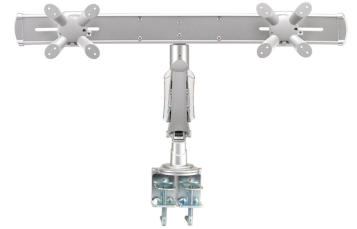

FPMA-D940D

SPECIFICATIONS

GENERAL

Min. screen size*	10
Max. screen size*	24
Min. weight	4
Max. weight	7
Screens	2
Desk mount	Clamp
VESA maximum	100x100 mm
VESA minimum	75x75 mm

FUNCTIE

Type	Tilt
	Rotate
	Swivel
	Full motion
Height adjustment	0-42 cm
Depth adjustment	0-48 cm
Tilt (degrees)	60°
Swivel (degrees)	360°
Rotate (degrees)	180°
Adjustment type	Gas spring

NEOMOUNTS FPMA-D940D MONITOR ARM 10-24" - GAS SPRING

Neomounts

Neomounts

Neomounts FPMA-D940D Dual monitor arm - 10-24" - 4-7 kg/screen - gas spring - silver

The Neomounts desk mount, model FPMA-D940D is a tilt-, swivel and rotatable desk mount for 2 flat screens up to 24". This mount is a great choice for space saving placement on desks using a desk clamp.

Neomounts versatile tilt (60°), rotate (180°) and swivel (360°) technology allows the mount to change to any viewing angle to fully benefit from the capabilities of the flat screen. The mount is easily height adjustable from 0 to 42 centimetres using a gas spring. Depth adjustable from 0 to 48 centimetres. An innovative cable management conceals and routes cables from mount to flat screen. Hide your cables to keep the workplace nice and tidy.

Neomounts FPMA-D940D has three pivot points and is suitable for screens up to 24" (61 cm). The weight capacity of this product is 4 to 7,5 kg per screen. The desk mount is suitable for screens that meet VESA hole pattern 75x75 or 100x100mm. Different hole patterns can be covered using Neomounts VESA adapter plates.