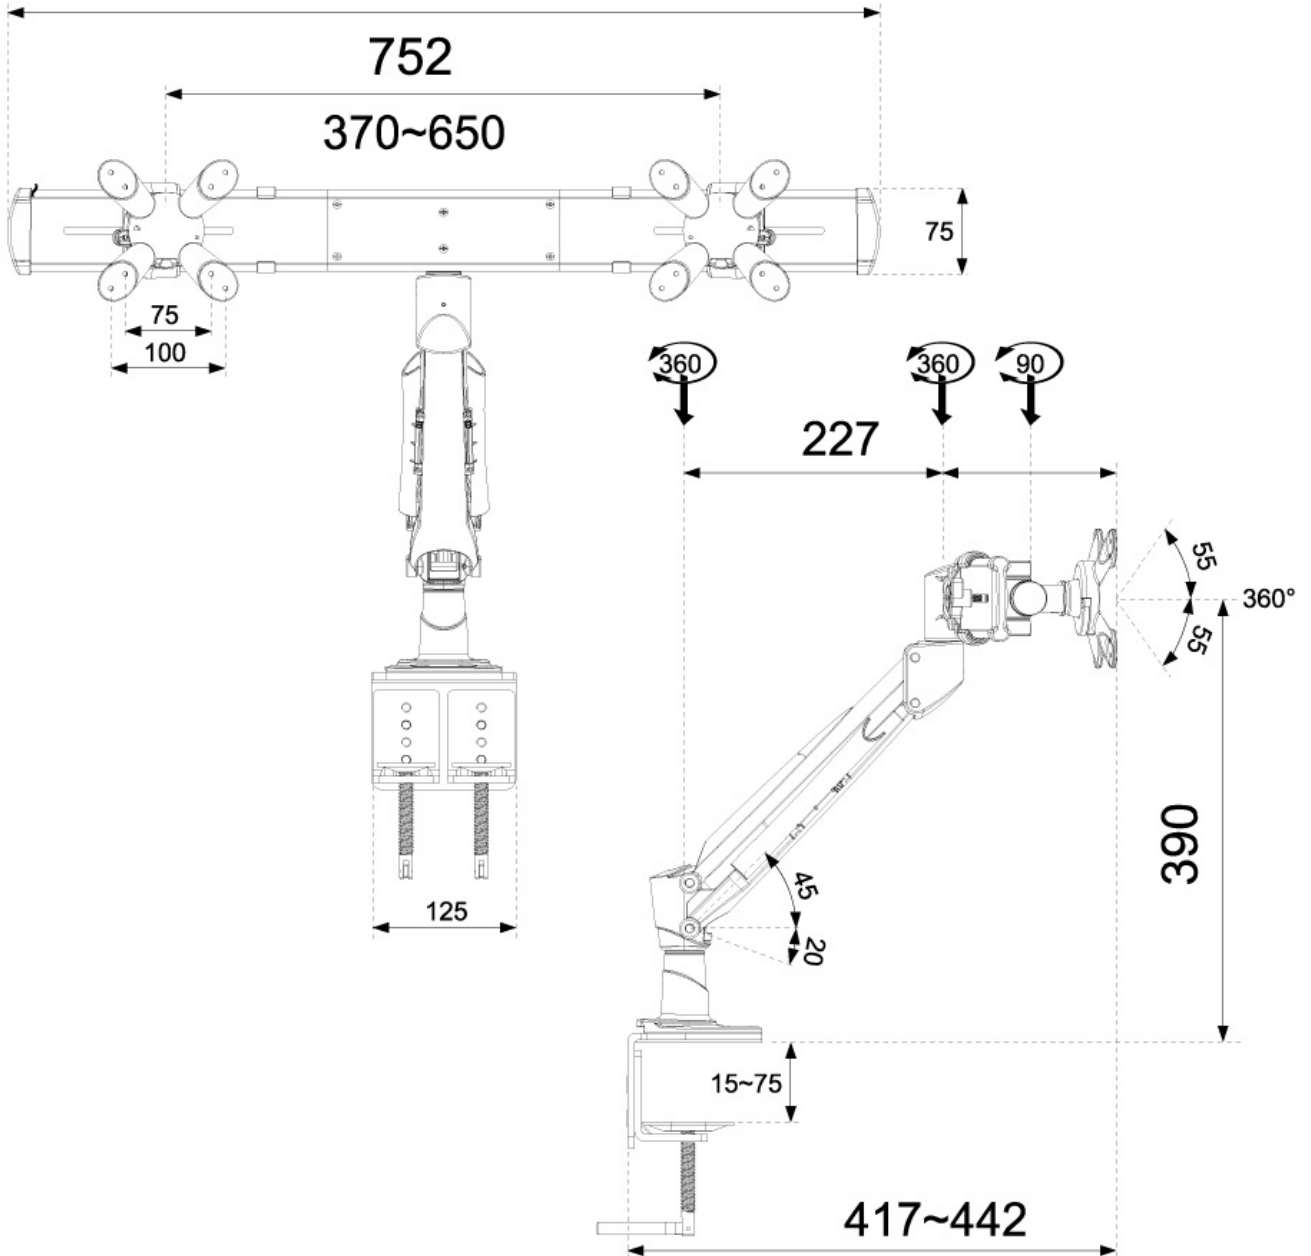

NEOMOUNTS FPMA-D940D MONITOR ARM 10-24" - GAS SPRING

Neomounts

Neomounts

Neomounts FPMA-D940D Dual monitor arm - 10-24" - 4-7 kg/screen - gas spring - silver

The Neomounts desk mount, model FPMA-D940D is a tilt-, swivel and rotatable desk mount for 2 flat screens up to 24". This mount is a great choice for space saving placement on desks using a desk clamp.

Neomounts versatile tilt (60°), rotate (180°) and swivel (360°) technology allows the mount to change to any viewing angle to fully benefit from the capabilities of the flat screen. The mount is easily height adjustable from 0 to 42 centimetres using a gas spring. Depth adjustable from 0 to 48 centimetres. An innovative cable management conceals and routes cables from mount to flat screen. Hide your cables to keep the workplace nice and tidy.

Neomounts FPMA-D940D has three pivot points and is suitable for screens up to 24" (61 cm). The weight capacity of this product is 4 to 7,5 kg per screen. The desk mount is suitable for screens that meet VESA hole pattern 75x75 or 100x100mm. Different hole patterns can be covered using Neomounts VESA adapter plates.

Neomounts

Measuring unit: mm