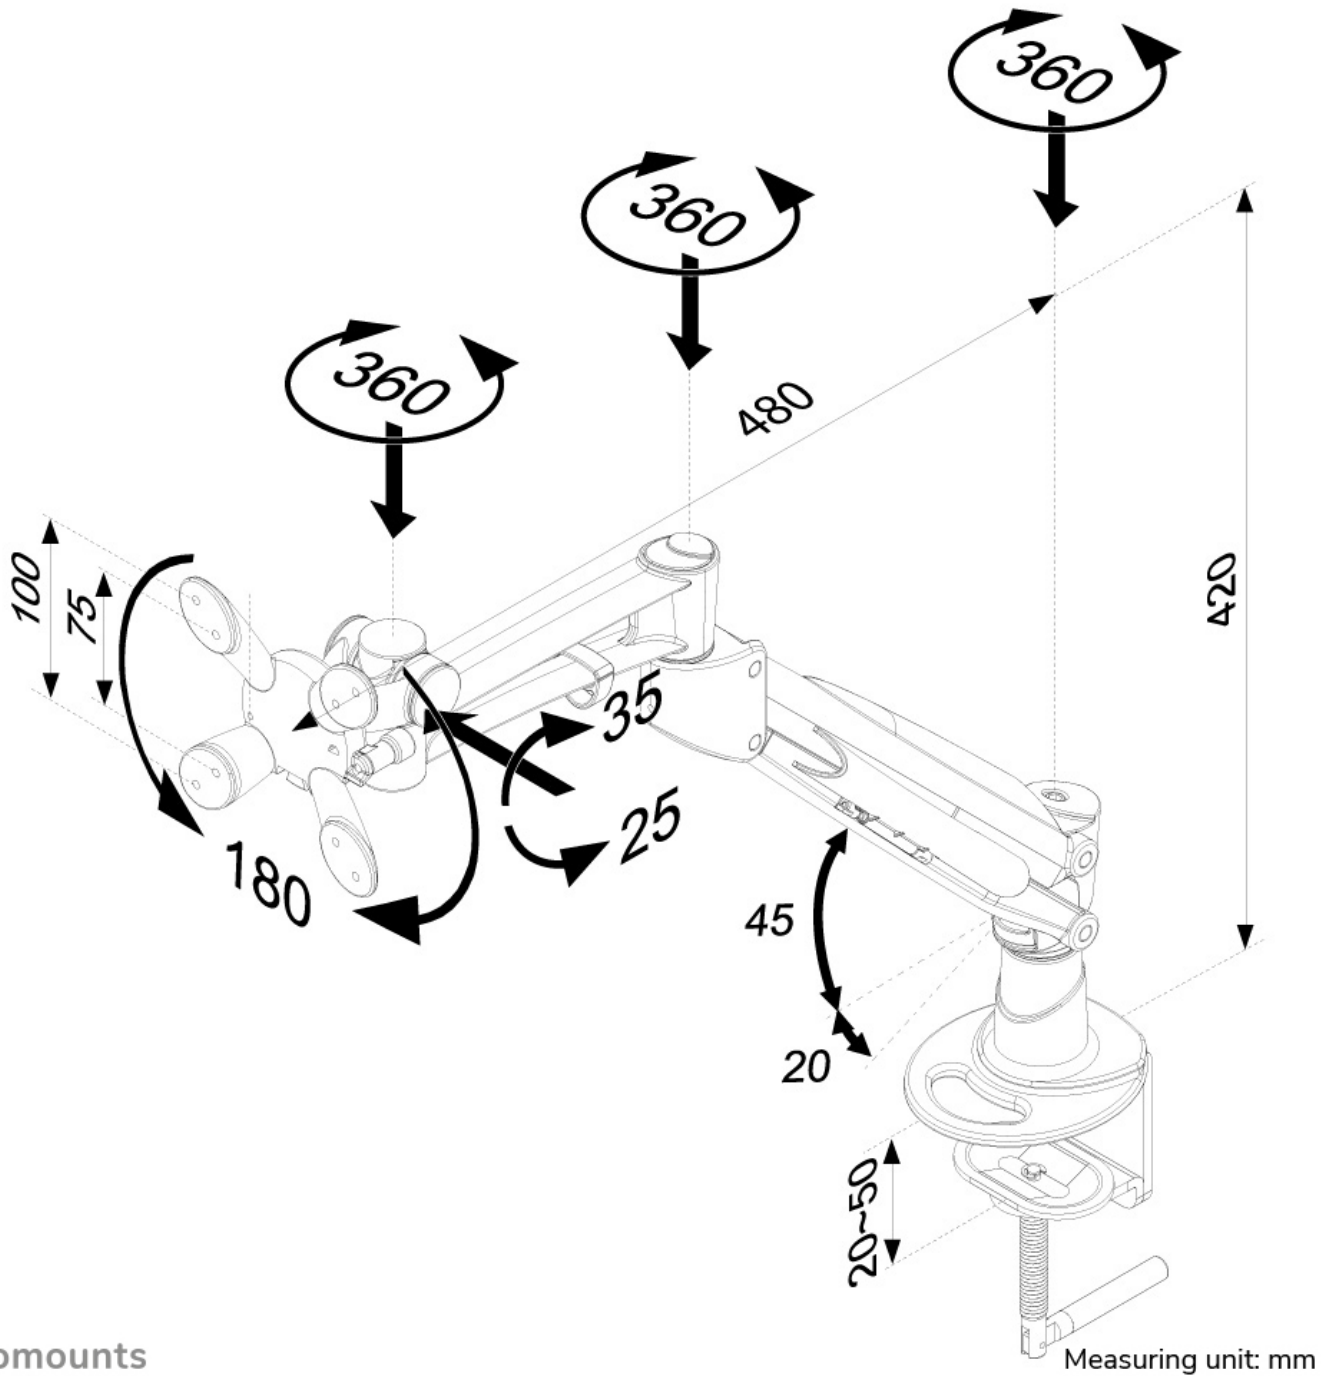

FPMA-D940HC

NEOMOUNTS FPMA-D940HC MONITOR ARM 10-37"
- GAS SPRING

Neomounts