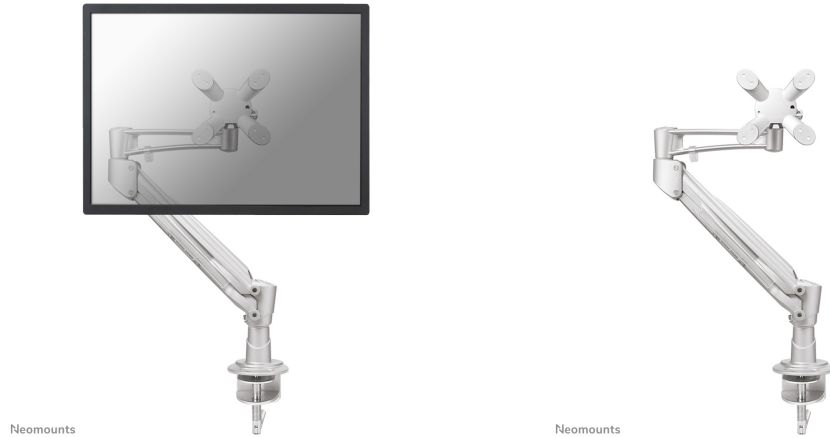

#### FUNCTIE

Type	Tilt
	Rotate
	Swivel
	Full motion
Height adjustment	0-42 cm
Depth adjustment	0-48 cm
Tilt (degrees)	60°
Swivel (degrees)	360°
Rotate (degrees)	180°
Adjustment type	Gas spring

### Neomounts FPMA-D940HC Single monitor arm - 10-37" - 8-15 kg - gas spring - silver

The Neomounts desk mount, model FPMA-D940HC is a tilt-, swivel and rotatable desk mount for flat screens up to 37". This mount is a great choice for space saving placement on desks using a desk clamp.

Neomounts versatile tilt (60°), rotate (180°) and swivel (360°) technology allows the mount to change to any viewing angle to fully benefit from the capabilities of the flat screen. The mount is easily height adjustable from 0 to 42 centimetres using a gas spring. Depth adjustable from 0 to 48 centimetres. An innovative cable management conceals and routes cables from mount to flat screen. Hide your cables to keep the workplace nice and tidy.

Neomounts FPMA-D940HC has three pivot points and is suitable for screens up to 37" (94 cm). The weight capacity of this product is 8 to 15 kg. The desk mount is suitable for screens that meet VESA hole pattern 75x75 or 100x100mm. Different hole patterns can be covered using Neomounts VESA adapter plates.