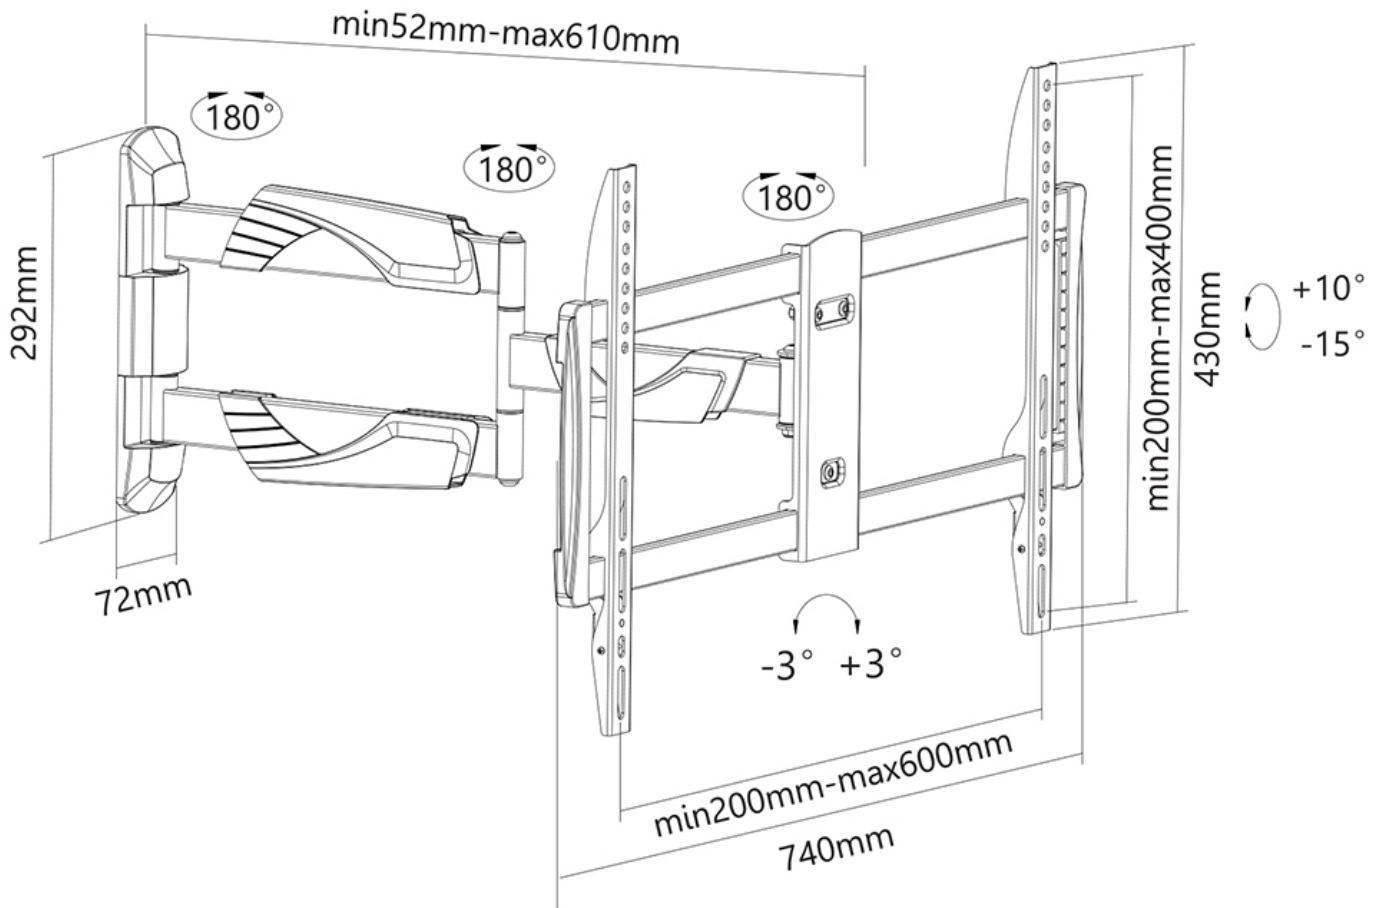

NM-W460BLACK

NEOMOUNTS NM-W460BLACK TV MOUNT WALL
32-60" - FULL MOTION

Neomounts