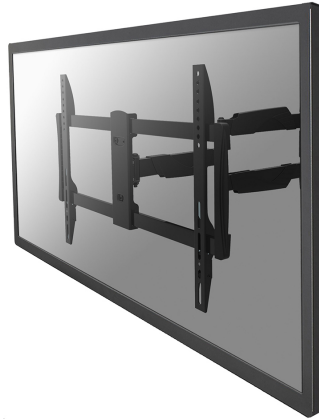

NM-W460BLACK

SPECIFICATIONS

GENERAL

Min. screen size*	32
Max. screen size*	60
Max. weight	30
Screens	1
VESA minimum	200x200 mm
VESA maximum	600x400 mm
Distance to wall	5-61 cm

FUNCTIE

Type	Tilt Rotate Swivel Full motion
Tilt (degrees)	25°
Swivel (degrees)	180°
Rotate (degrees)	6°
Adjustment type	None

NEOMOUNTS NM-W460BLACK TV MOUNT WALL 32-60" - FULL MOTION

Neomounts NM-W460BLACK Full motion TV mount wall - 32-60" - max 30 kg - VESA 200x200-600x400 - d 5-61 cm - black

The Neomounts wall mount, model NM-W460BLACK is a full swing tilt- and swivel wall mount for flat screens up to 60". This mount is a great choice when you want the ultimate viewing flexibility with your flat screen TV. Effortless pull the display out from the wall, position it in almost any direction, turn it around corners and then smoothly return it to the wall when finished.

Neomounts' tilt (25°) and swivel (180°) technology allows the mount to change to any viewing angle to fully benefit from the capabilities of the flat screen. The mount is easily depth adjustable from 5 to 61 centimetres. An innovative cable management conceals and routes cables from mount to flat screen. Hide your cables to keep living room, bedroom or home cinema installation nice and tidy.

Neomounts NM-W460BLACK has three pivot points and is suitable for screens up to 60" (150 cm). The weight capacity of this product is 30 kg. The wall mount is suitable for screens that meet VESA hole pattern 200x200 to 600x400mm. Different hole patterns can be covered using Neomounts VESA adapter plates.