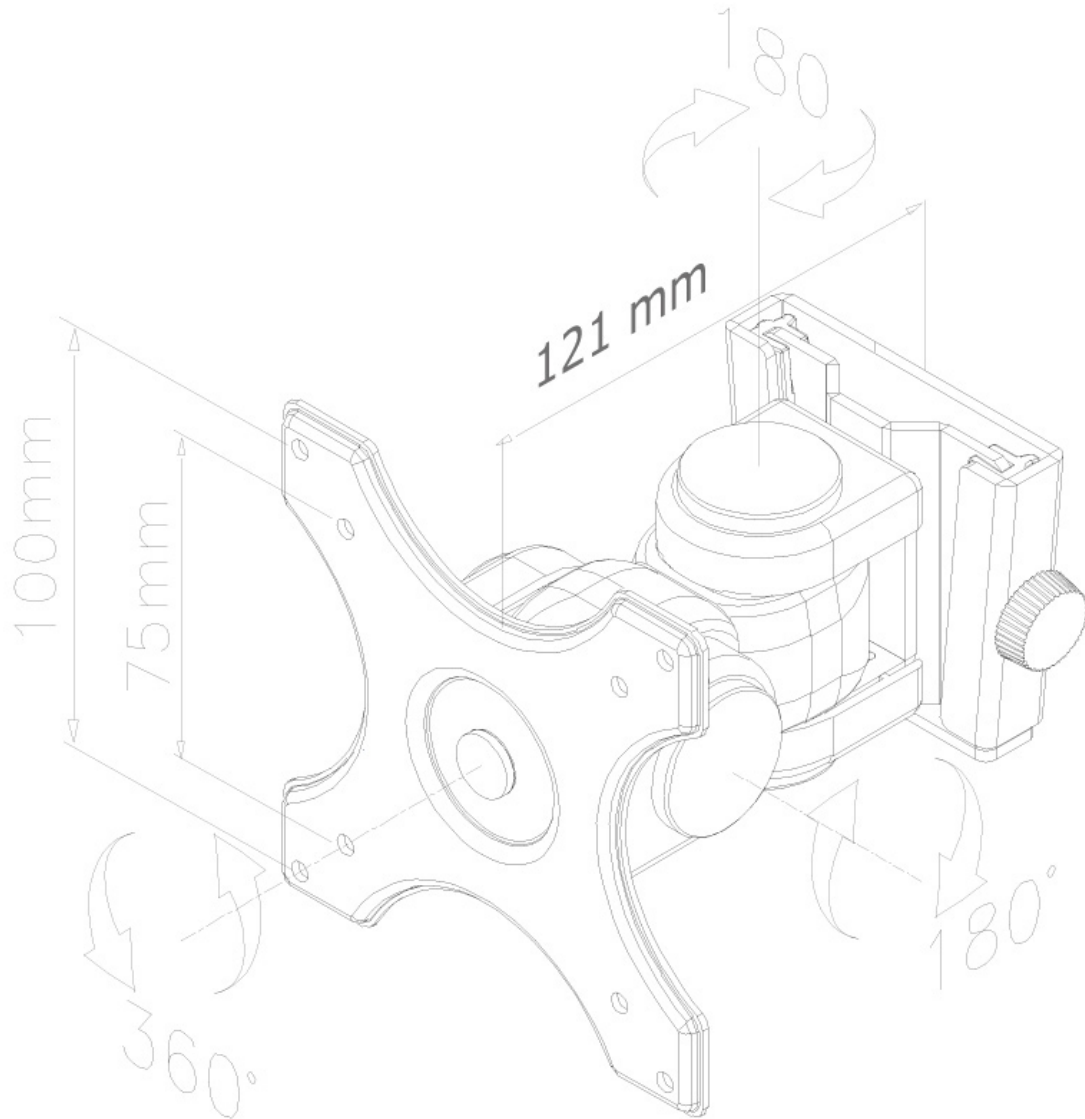

FPMA-W250BLACK

NEOMOUNTS FPMA-W250BLACK MONITOR/TV
MOUNT WALL 10-30" - FULL MOTION

Neomounts