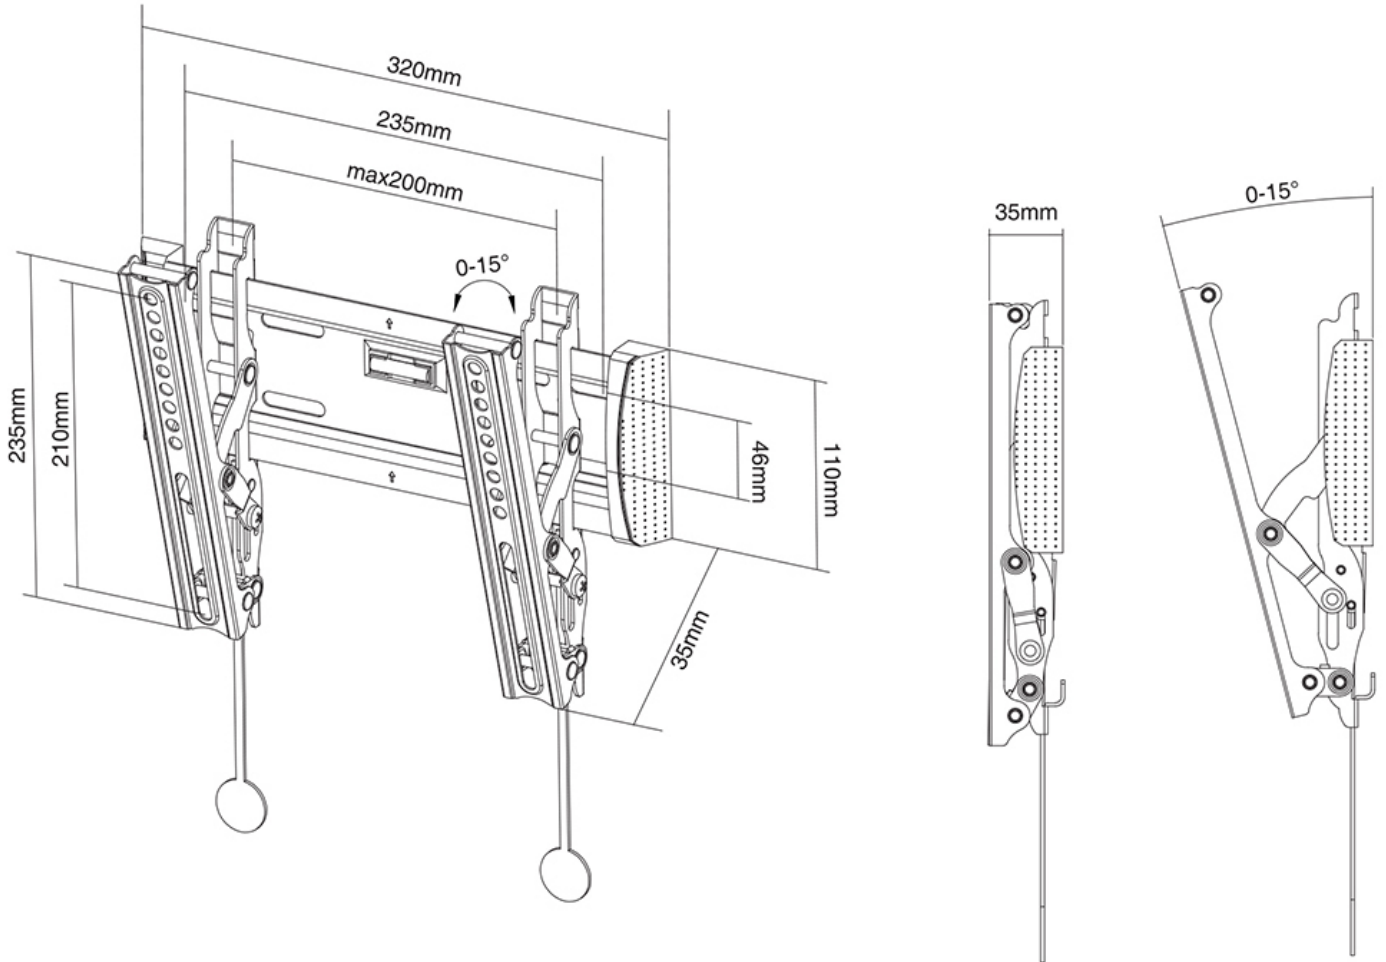

NM-W125BLACK

NEOMOUNTS NM-W125BLACK TV MOUNT WALL 10-40" - TILTABLE

Neomounts