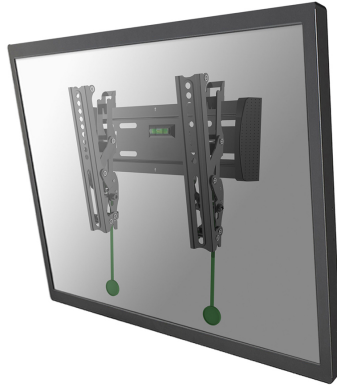

#### FUNCTIE

Type	Tilt
Tilt (degrees)	15°
Adjustment type	None

## NEOMOUNTS NM-W125BLACK TV MOUNT WALL 10-40" - TILTABLE

Neomounts

Neomounts

### Neomounts NM-W125BLACK Tilttable TV mount wall - 10-40" - max 20 kg - VESA 75x75-200x200 - d 3,5 cm - black

The Neomounts wall mount, model NM-W125BLACK is a tiltable wall mount for flat screens up to 40". This mount is a great choice when you want the ultimate viewing flexibility with your flat screen.

Neomounts' tilt (15°) technology allows the mount to change to a viewing angle to fully benefit from the capabilities of the flat screen. Ideal for flat screens that are mounted higher on the wall. The depth of this mount is 3,5 centimetres.