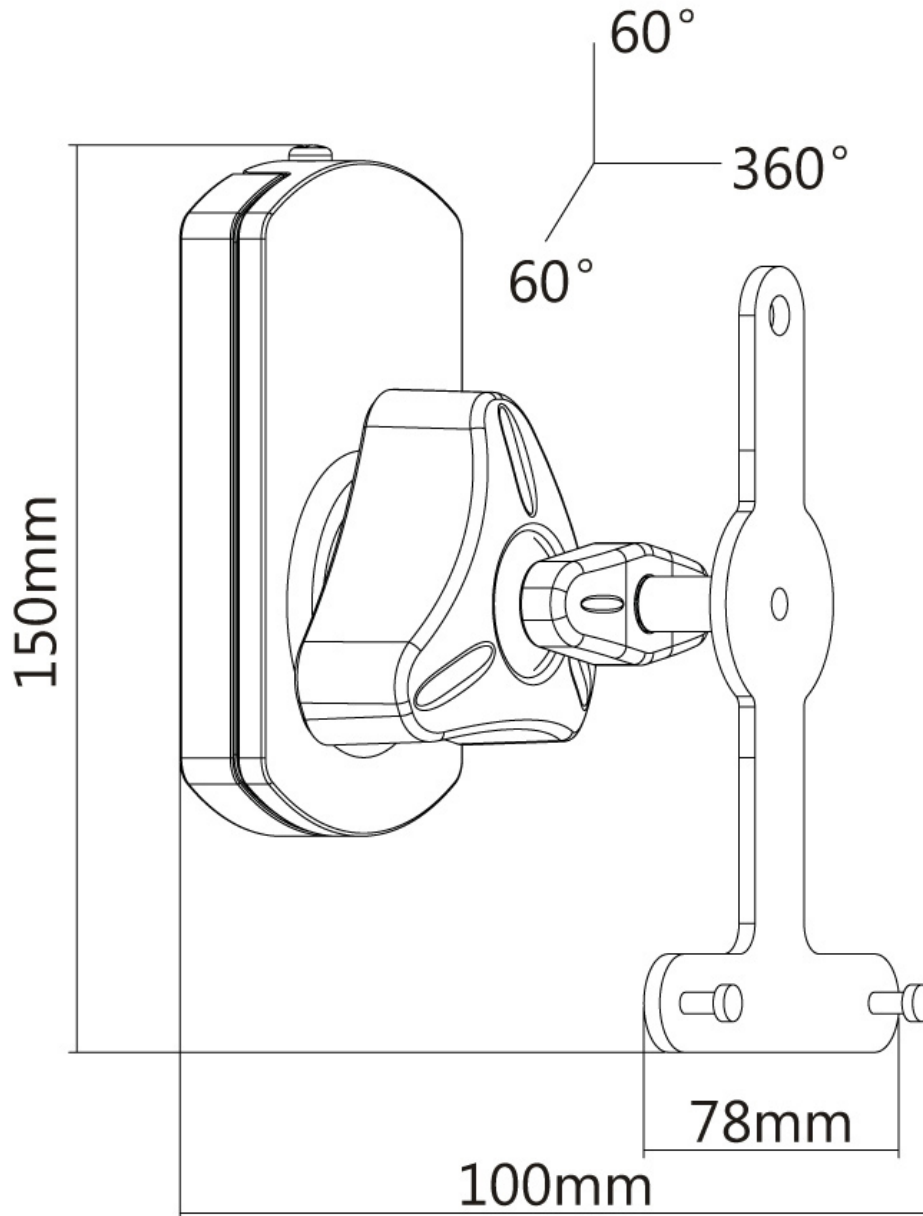

NM-WS130BLACK

NEOMOUNTS NM-WS130BLACK SONOS PLAY1
AND PLAY3 SPEAKER WALL MOUNT - FULL
MOTION

Neomounts