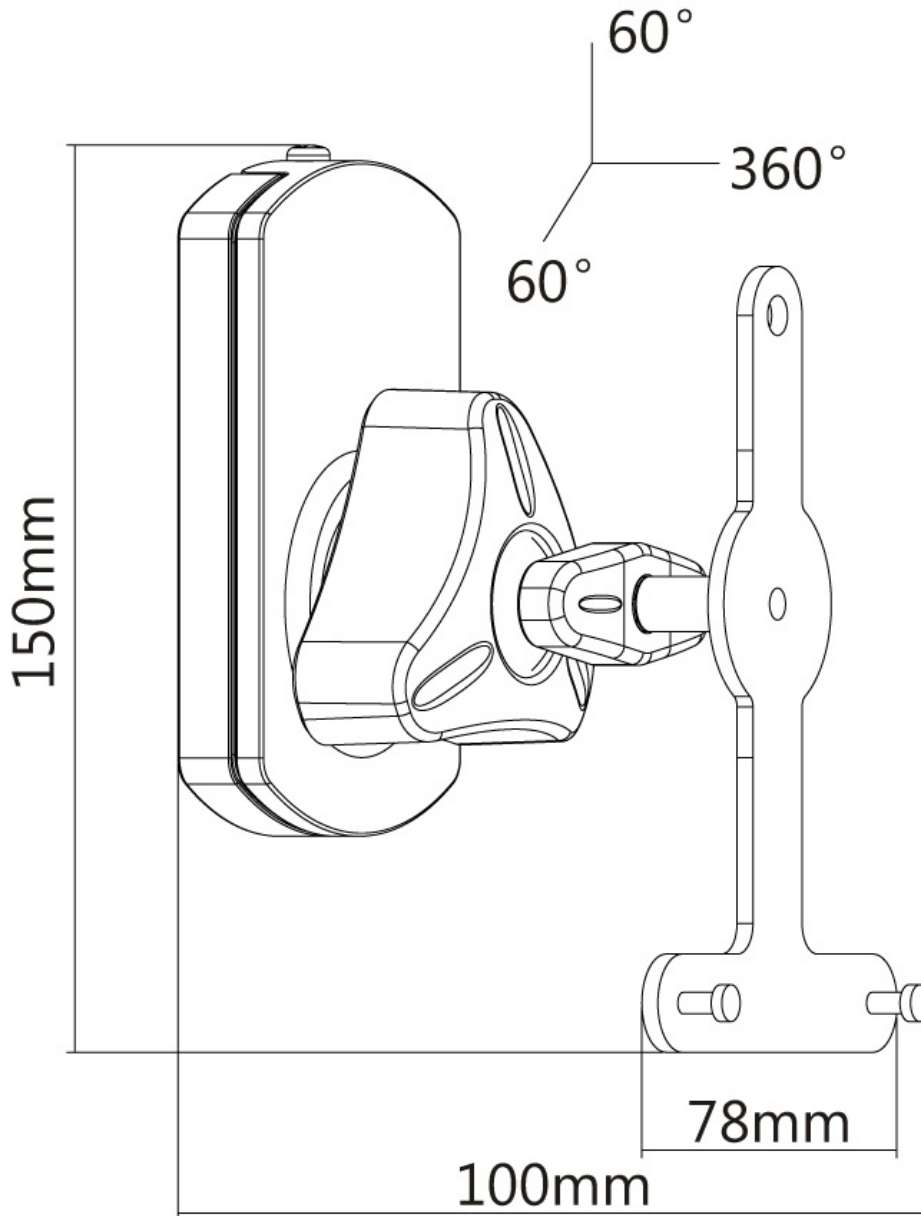

NM-WS130WHITE

NEOMOUNTS NM-WS130WHITE SONOS PLAY1
AND PLAY3 SPEAKER WALL MOUNT - FULL
MOTION

Neomounts