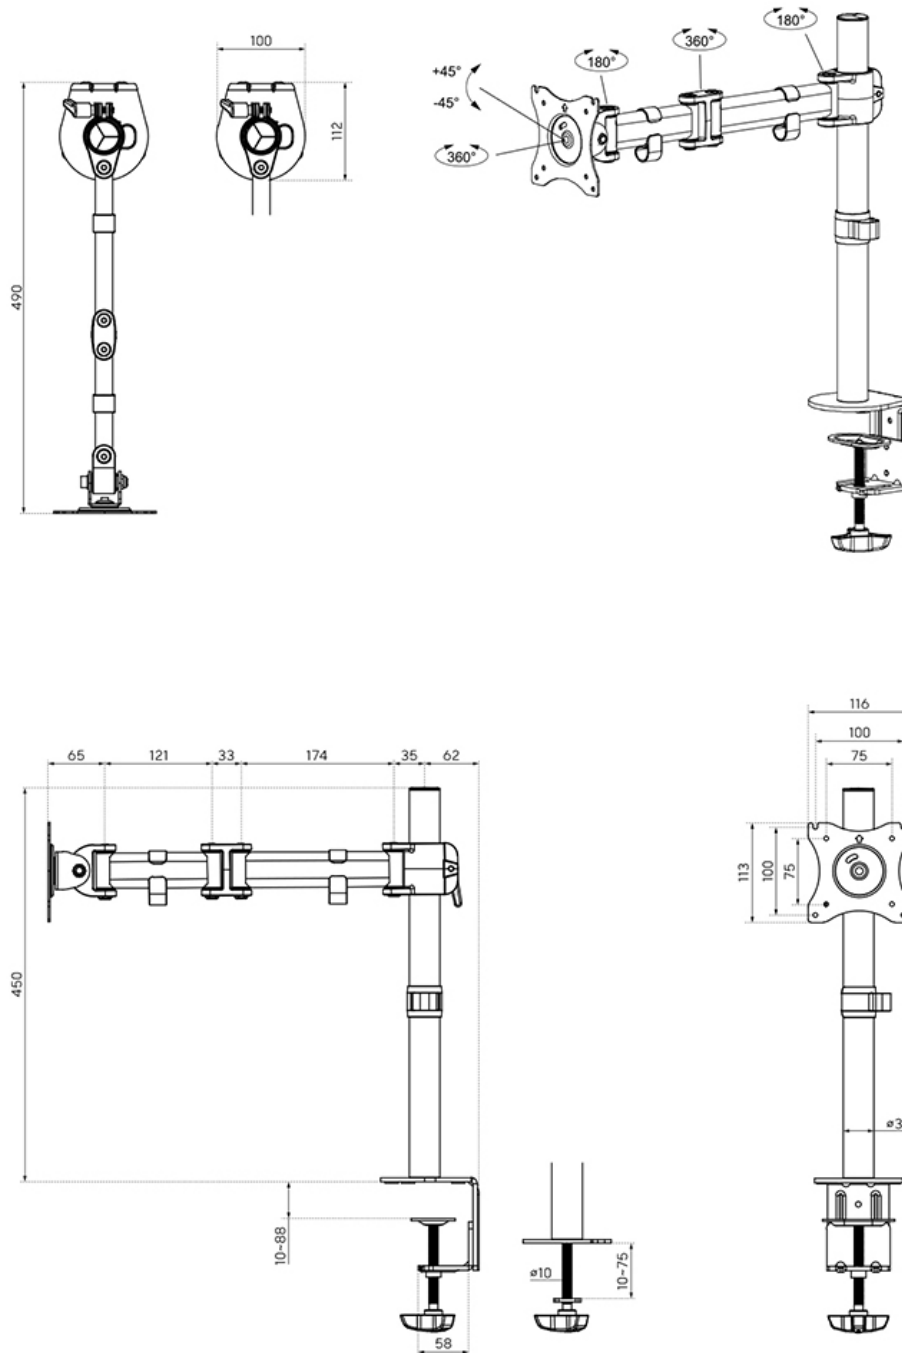

Neomounts NM-D135BLACK Single monitor arm - 10-27" - 0-8 kg - black

The Neomounts desk mount, model NM-D135BLACK is a tilt-, swivel and rotatable desk mount for flat screens up to 27". This mount is a great choice for space saving placement on desks using a desk clamp or grommet mount.

Neomounts versatile tilt (90°), rotate (360°) and swivel (180°) technology allows the mount to change to any viewing angle to fully benefit from the capabilities of the flat screen. The mount is manually height adjustable from 0 to 41,5 centimetres. Depth adjustable from 0 to 41 centimetres. An innovative cable management conceals and routes cables from mount to flat screen. Hide your cables to keep the workplace nice and tidy.

Neomounts NM-D135BLACK has three pivot points and is suitable for screens up to 27". The weight capacity of this product is 8 kg each screen. The desk mount is suitable for screens that meet VESA hole pattern 75x75 or 100x100mm. Different hole patterns can be covered using Neomounts VESA adapter plates.

NEOMOUNTS NM-D135BLACK MONITOR ARM 10-27"

Neomounts

Measuring unit: mm