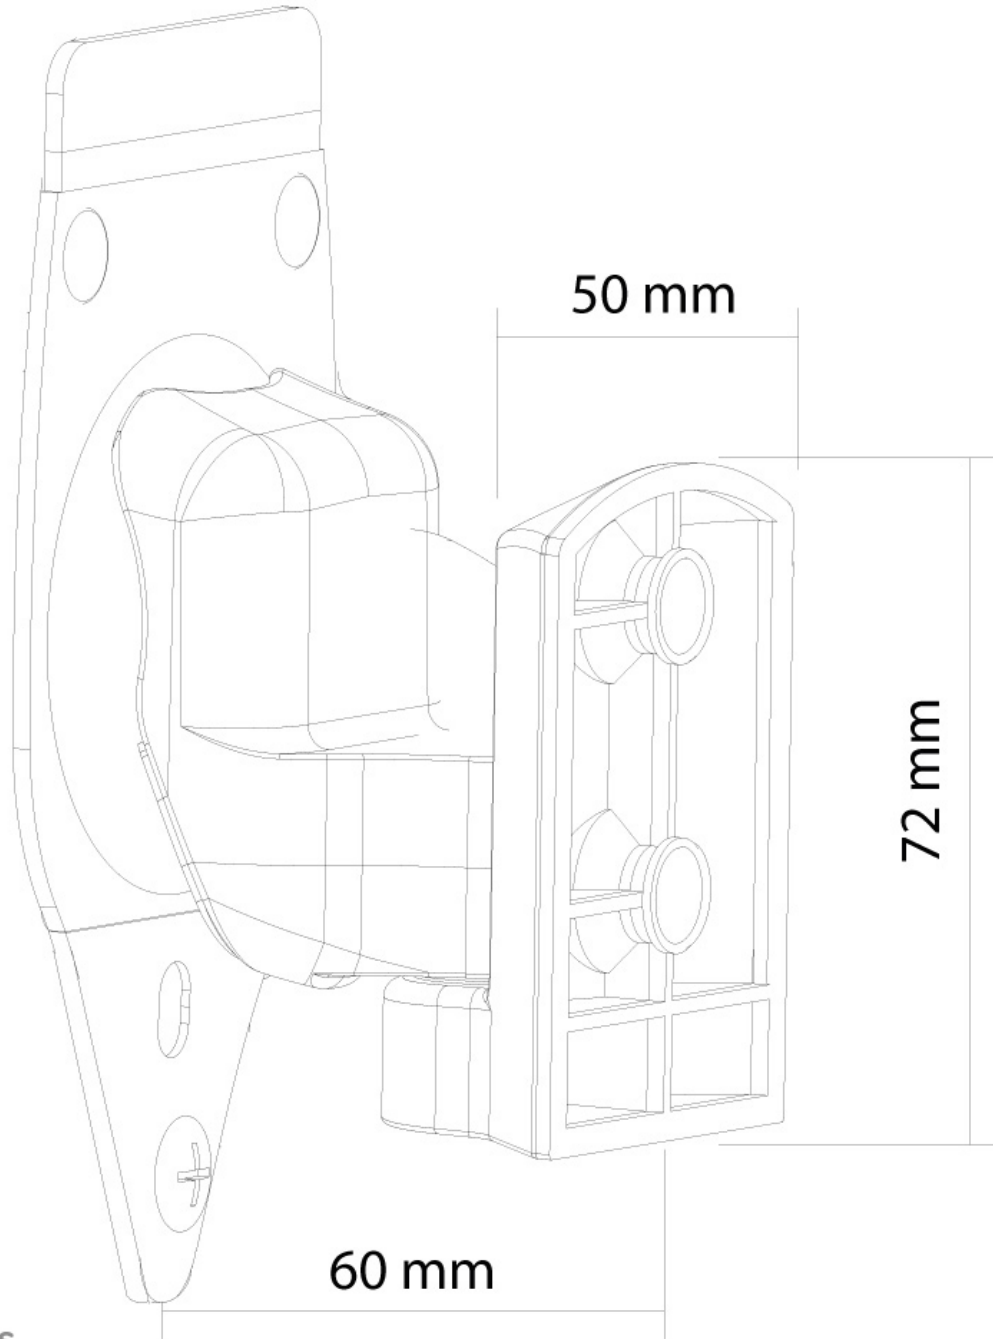

NM-WS300BLACK

NEOMOUNTS NM-WS300BLACK SONOS PLAY3
SPEAKER WALL MOUNT - FULL MOTION

Neomounts