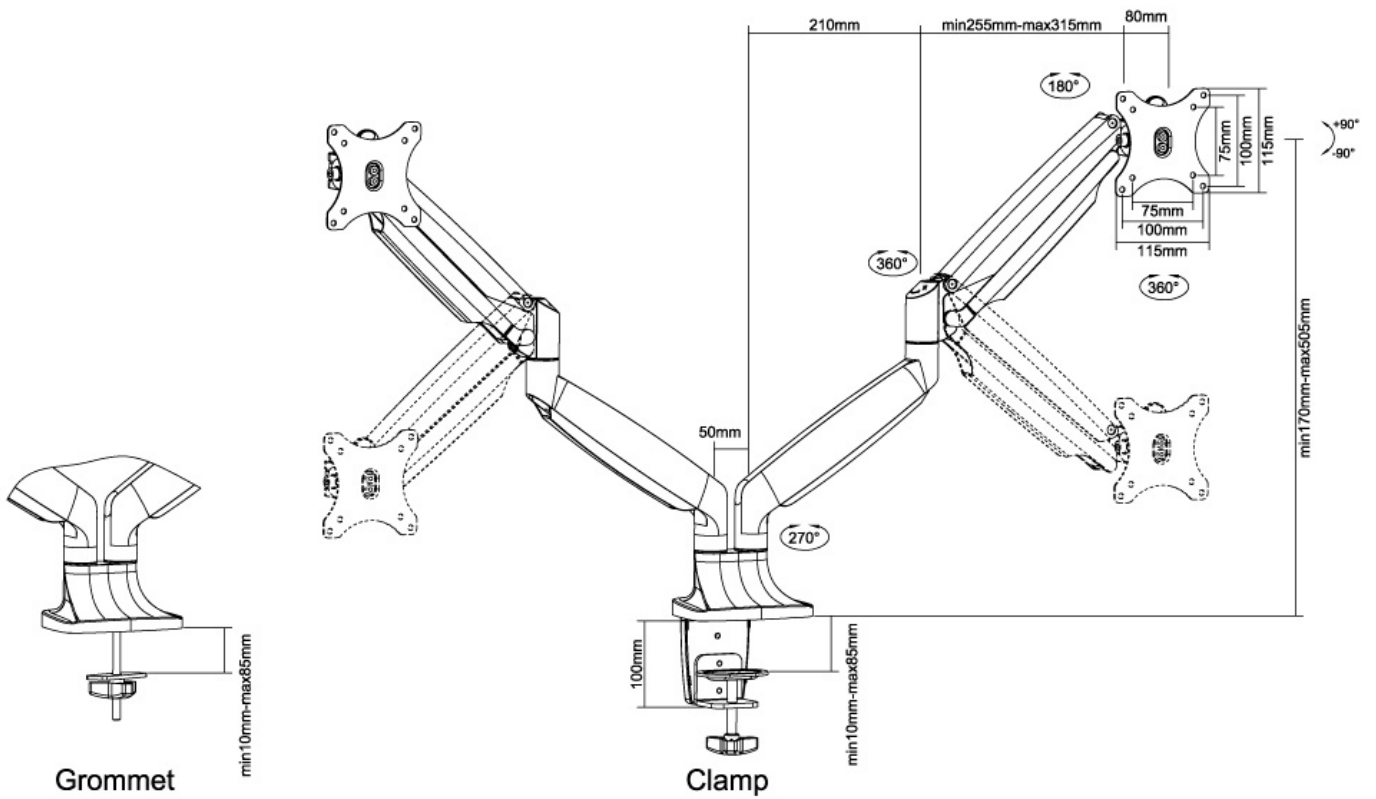

NM-D750DWHITE

NEOMOUNTS NM-D750DWHITE MONITOR ARM 10-32" - GAS SPRING

Neomounts