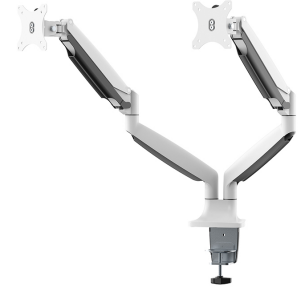

NEOMOUNTS NM-D750DWHITE MONITOR ARM 10-32" - GAS SPRING

Neomounts

Neomounts

Neomounts NM-D750DWHITE Dual monitor arm - 10-32" - 1-9 kg/screen - gas spring - white

The Neomounts desk mount, model NM-D750DWHITE is a tilt-, swivel and rotatable desk mount for 2 flat screens up to 32". This mount is a great choice for space saving placement on desks using a desk clamp or grommet mount.

Neomounts' unique tilt (180°), rotate (180°) and swivel (180°) technology allows the mount to change to any viewing angle to fully benefit from the capabilities of the flat screen. The mount is easily individually height adjustable from 17 to 51 centimetres using a gas spring. Depth adjustable from 0 to 61 centimetres. A unique cable management conceals and routes cables from mount to flat screen. Hide your cables to keep the workplace nice and tidy.

Neomounts NM-D750DWHITE has three pivot points and is suitable for screens up to 32" (82 cm). The weight capacity of this product is 9 kg each screen. The desk mount is suitable for screens that meet VESA hole pattern 75x75 or 100x100mm. Different hole patterns can be covered using Neomounts VESA adapter plates.

By using an ergonomic mount neck- and back complaints can be avoided. Ideal for use in offices and on counters or in a reception area.

All installation material is included with the product.

NM-D750DWHITE