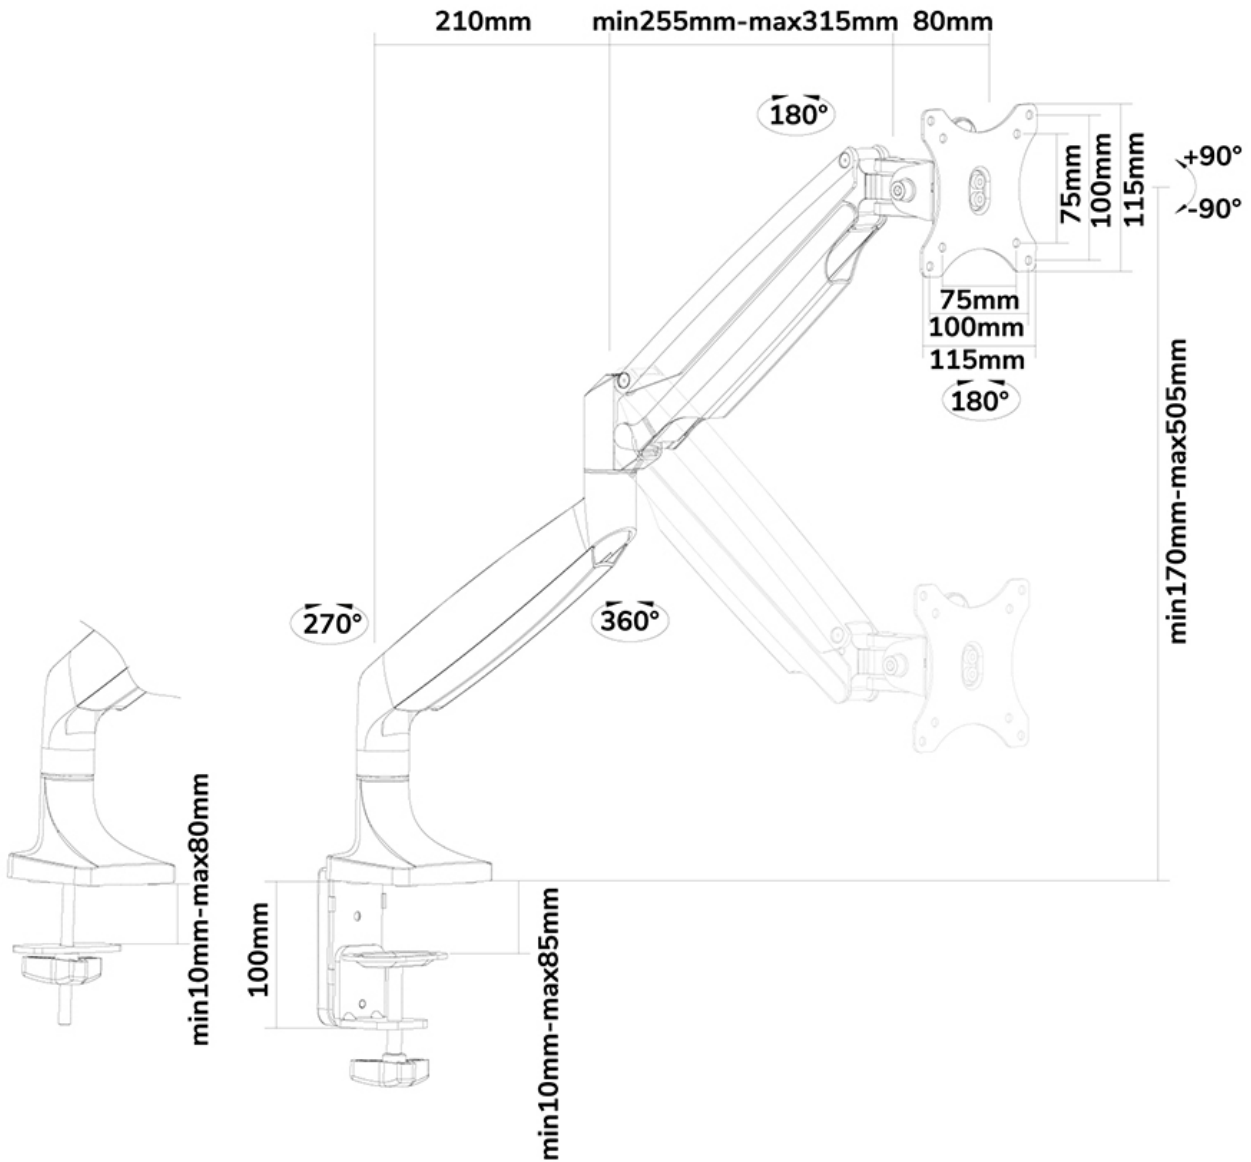

NM-D750WHITE

NEOMOUNTS NM-D750WHITE MONITOR ARM 10-32" - GAS SPRING

Neomounts