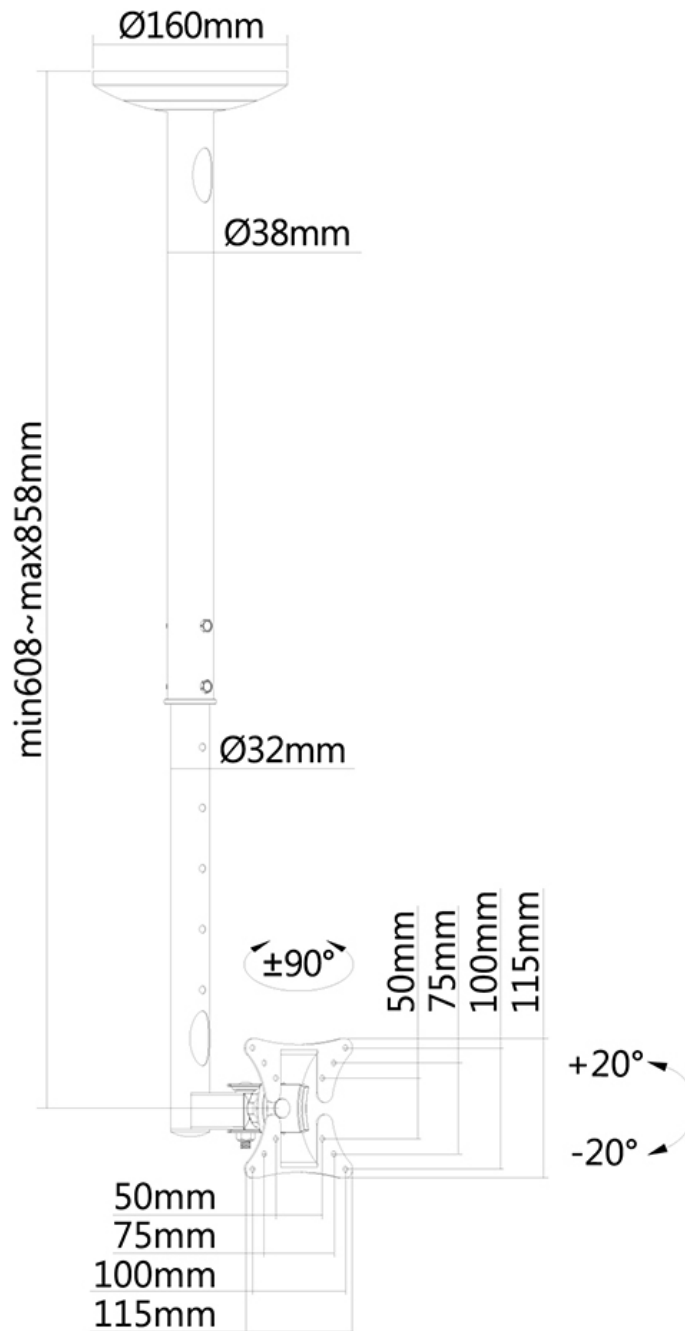

FPMA-C050SILVER

NEOMOUNTS FPMA-C050SILVER MONITOR/TV
MOUNT CEILING 10-30" - H 60-85 CM

Neomounts