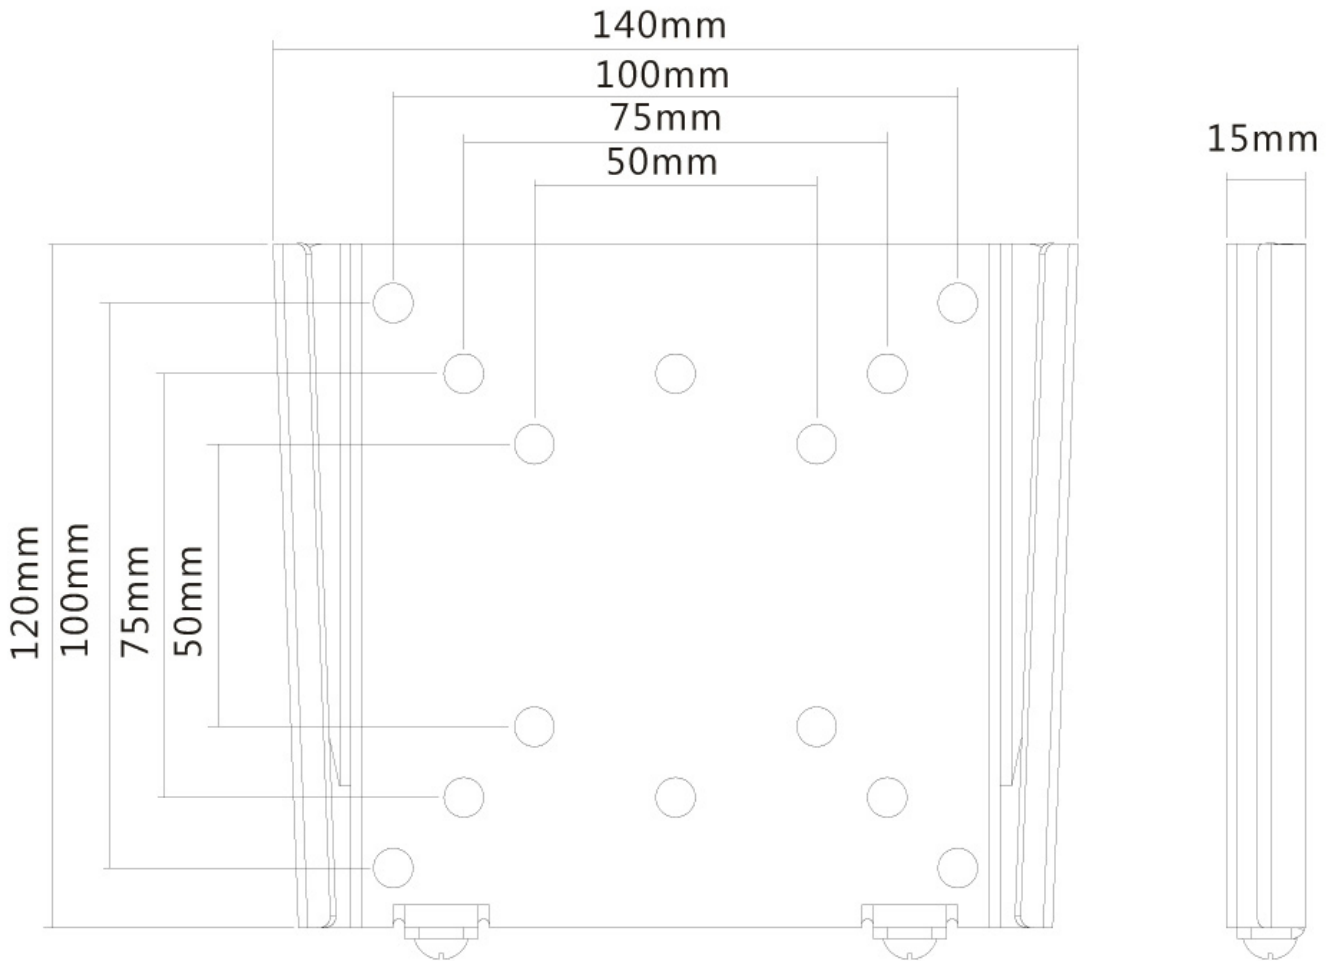

FPMA-W25

NEOMOUNTS FPMA-W25 MONITOR/TV MOUNT WALL 10-30" - ULTRA-FLAT

SPECIFICATIONS

GENERAL

Min. screen size*	10
Max. screen size*	30
Min. weight	0
Max. weight	30
Screens	1
Distance to wall	1,5 cm
VESA maximum	100x100 mm
VESA minimum	50x50 mm

Neomounts

Neomounts

Neomounts FPMA-W25 Ultra-flat Monitor/TV mount wall - 10-30" - max 30 kg - VESA 50x50-100x100 - d 1,5 cm - silver

The Neomounts wall mount, model FPMA-W25 is a fixed wall mount for flat screens up to 30". This mount is a great choice when you want the ultimate viewing flexibility with your flat screen. Depth of this mount is 1,5 centimetres.

Neomounts FPMA-W25 is suitable for screens up to 30" (76 cm). The weight capacity of this product is 30 kg each screen. The wall mount is suitable for screens that meet VESA hole pattern 50x50 to 100x100mm. Different hole patterns can be covered using Neomounts VESA adapter plates.

FPMA-W25

NEOMOUNTS FPMA-W25 MONITOR/TV MOUNT WALL 10-30" - ULTRA-FLAT

Neomounts