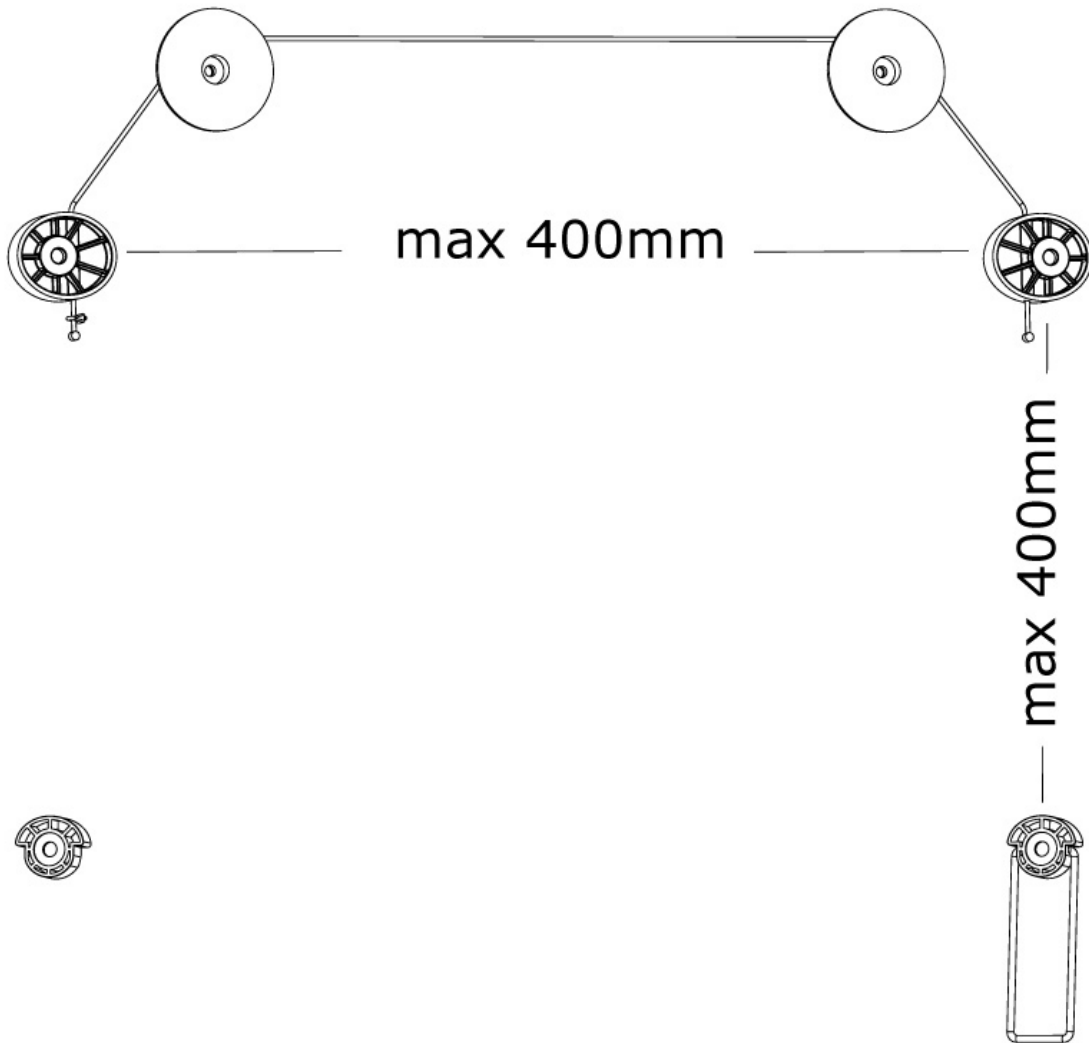

PLASMA-W800

NEOMOUNTS PLASMA-W800 TV MOUNT WALL 32-55" - FIXED

Neomounts