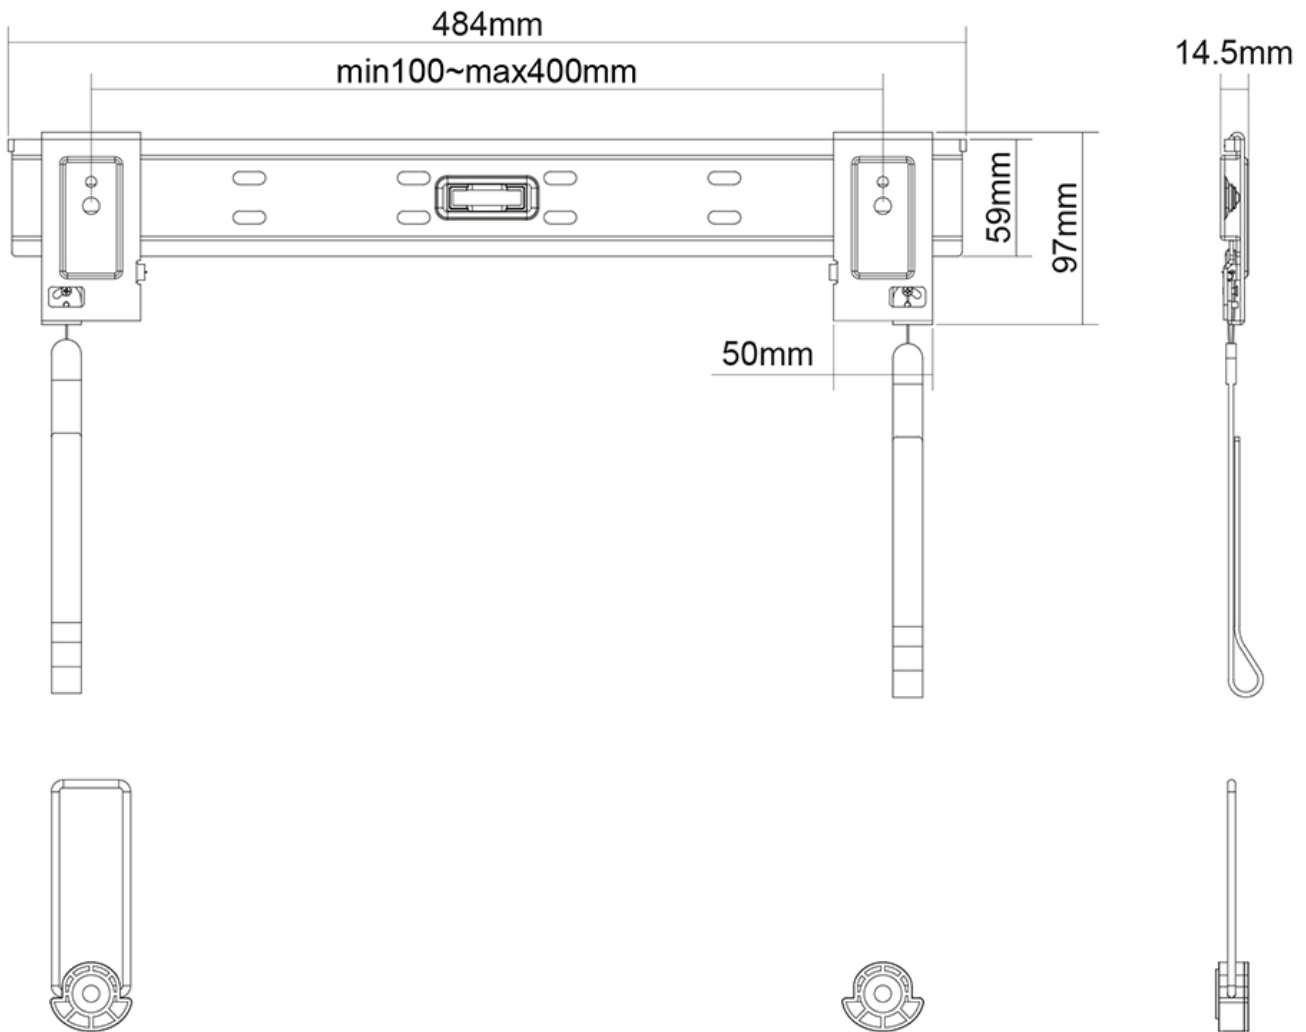

PLASMA-W840

NEOMOUNTS PLASMA-W840 TV MOUNT WALL 23-52" - FIXED

Neomounts