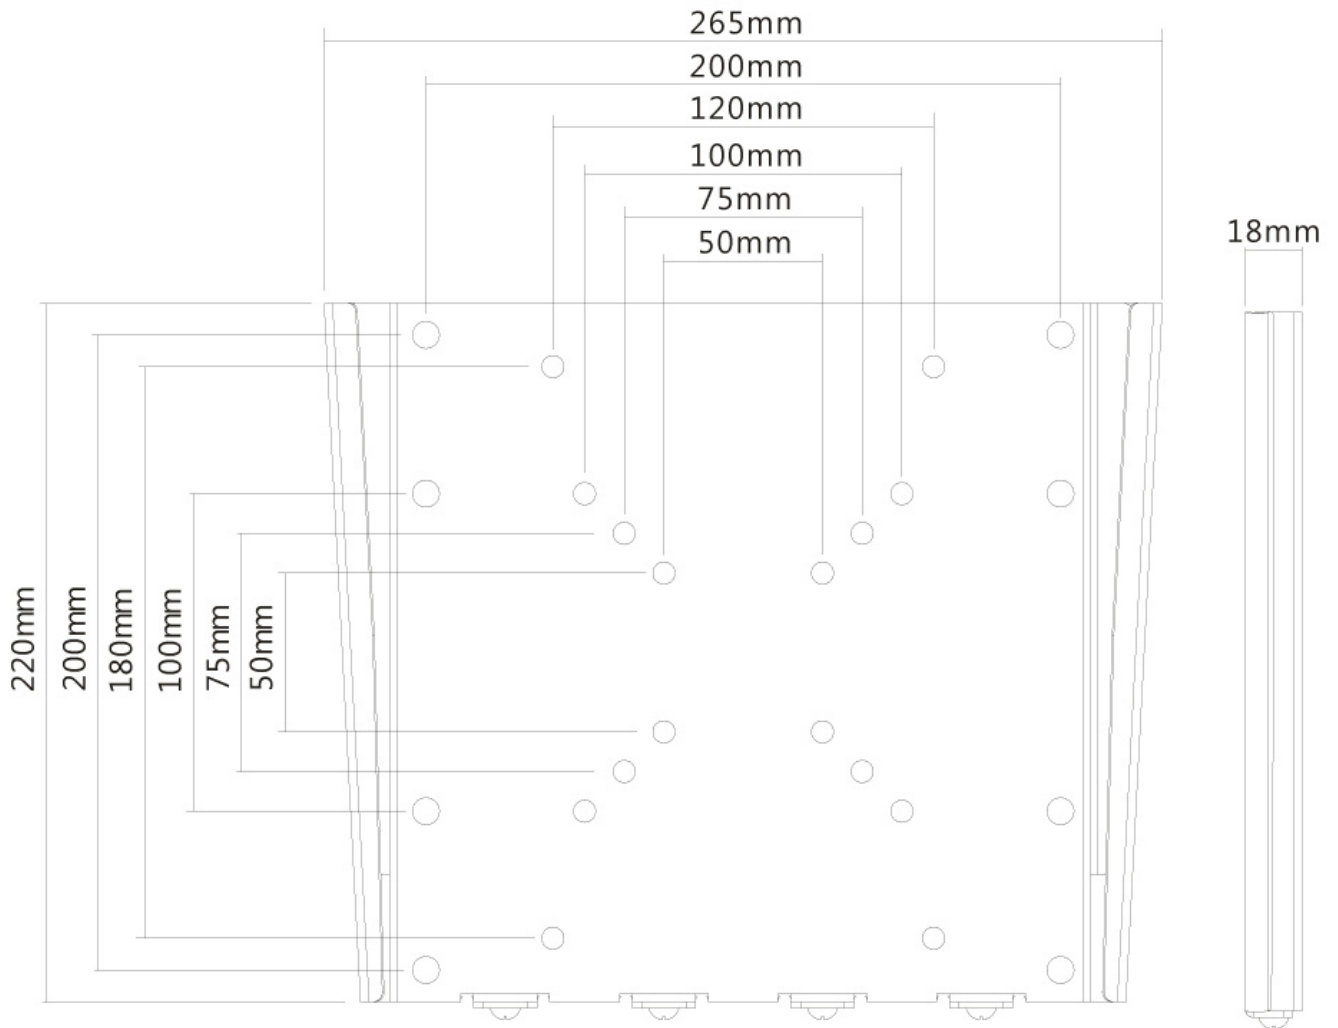

FPMA-W110BLACK

NEOMOUNTS FPMA-W110BLACK TV MOUNT WALL 10-40" - ULTRA-FLAT

SPECIFICATIONS

GENERAL

Min. screen size*	10
Max. screen size*	40
Max. weight	35
Screens	1
VESA minimum	50x50 mm
VESA maximum	200x200 mm
Distance to wall	1,8 cm

Neomounts

Neomounts

Neomounts FPMA-W110BLACK Ultra-flat TV mount wall - 10-40" - max 35 kg - VESA 50x50-200x200 - d 1,8 cm - black

The Neomounts wall mount, model FPMA-W110BLACK is a fixed wall mount for flat screens up to 40" (102 cm). This mount is a great choice when you want the ultimate viewing flexibility with your flat screen. Depth of this mount is 1,8 centimetres.

Neomounts FPMA-W110BLACK is suitable for screens up to 40" (100 cm). The weight capacity of this product is 35 kg each screen. The wall mount is suitable for screens that meet VESA hole pattern 75x75 to 200x200mm. Different hole patterns can be covered using Neomounts VESA adapter plates.

FPMA-W110BLACK

NEOMOUNTS FPMA-W110BLACK TV MOUNT WALL
10-40" - ULTRA-FLAT

Neomounts