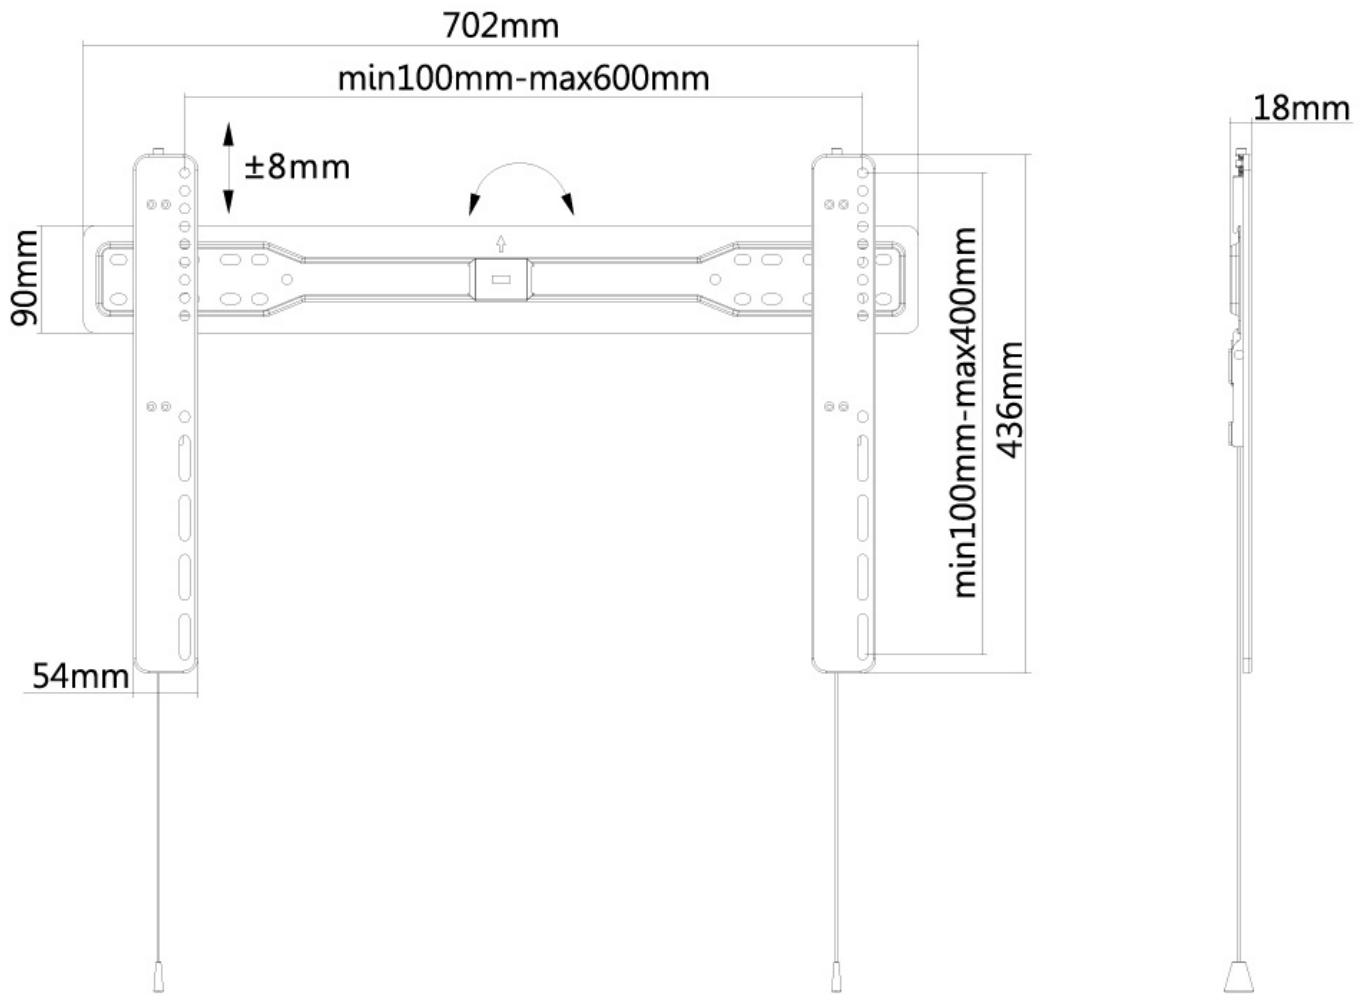

LED-W600BLACK

NEOMOUNTS LED-W600BLACK TV MOUNT WALL
37-75" - ULTRA-FLAT

Neomounts