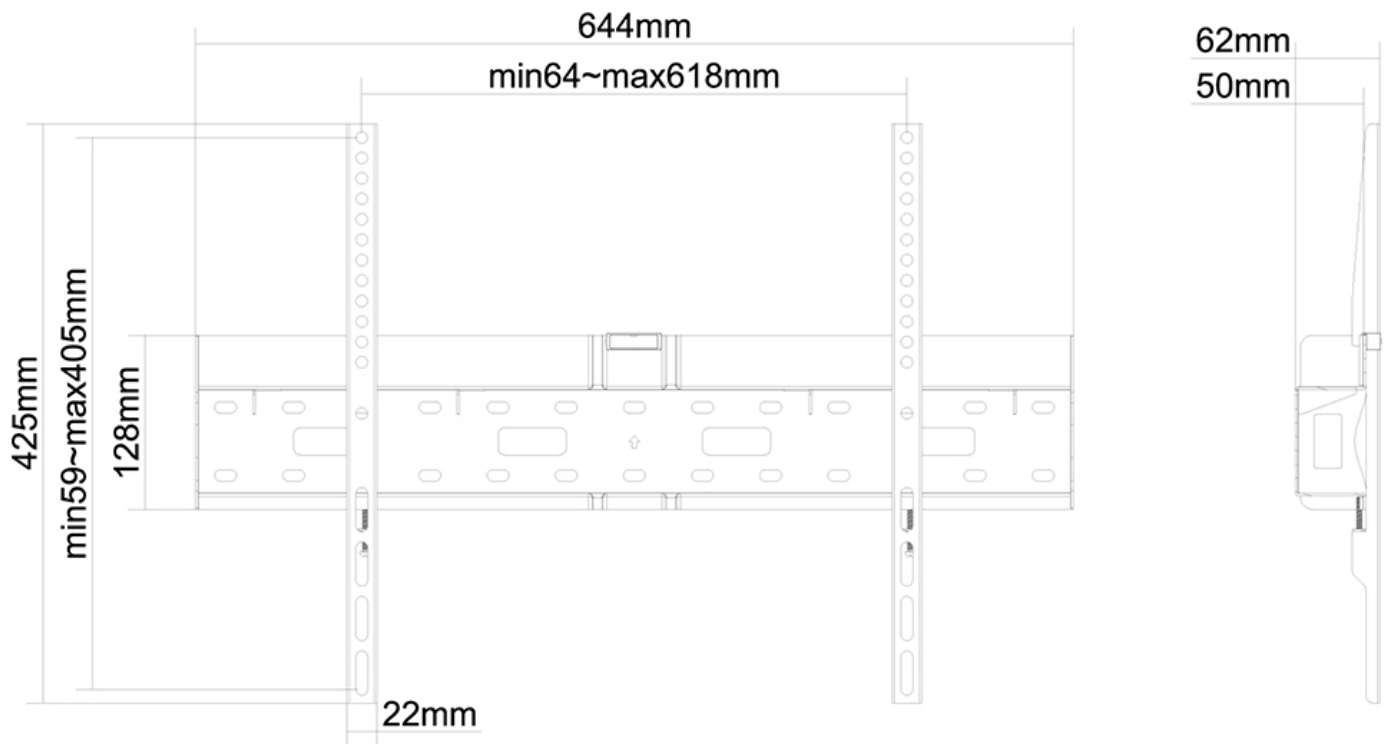

LFD-W1640MP

NEOMOUNTS LFD-W1640MP TV MOUNT WALL 37-75" - FIXED

Neomounts