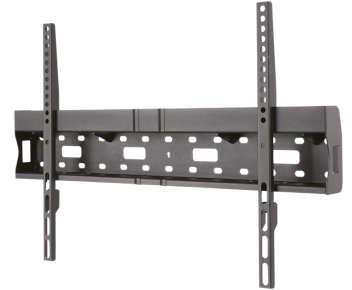

Neomounts

Neomounts LFD-W1640MP Fixed TV mount wall - 37-75" - max 35 kg - VESA 200x200-600x400 - d 6,2 cm - incl. space for media player/mini PC - black

Neomounts model LFD-W1640MP is a fixed wall mount for flat screens up to 75". The depth of this mount is 6,2 centimetres and also offers the option to store a Mediaplayer or Mini PC.

Neomounts LFD-W1640MP is suitable for screens up to 75". The weight capacity of this product is 35 kg and is suitable for screens that meet VESA hole pattern 200x200 to 600x400mm.

Create a clean design ambiance for your flat screen TV or LFD in public areas.

All installation material including is included with the product.