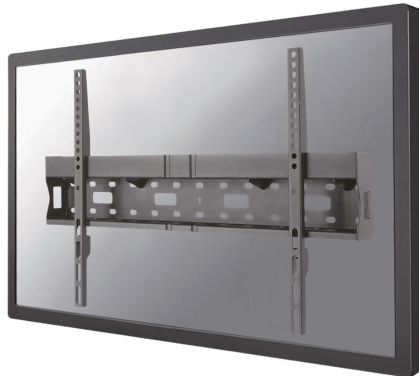

LFD-W1640MP

NEOMOUNTS LFD-W1640MP TV MOUNT WALL 37-75" - FIXED

SPECIFICATIONS

GENERAL

Min. screen size*	37
Max. screen size*	75
Max. weight	35
Screens	1
Distance to wall	6,2 cm
VESA maximum	600x400 mm
VESA minimum	200x200 mm

FUNCTIE

Type	Fixed
Adjustment type	None

INFORMATION

Color	Black
Main material	Steel
Warranty	5 year

*Please note: The inch sizes stated are just an indication, combined with the weight and VESA sizes. The maximum weight and VESA size are absolute restrictions for the products and should not be exceeded.

Neomounts