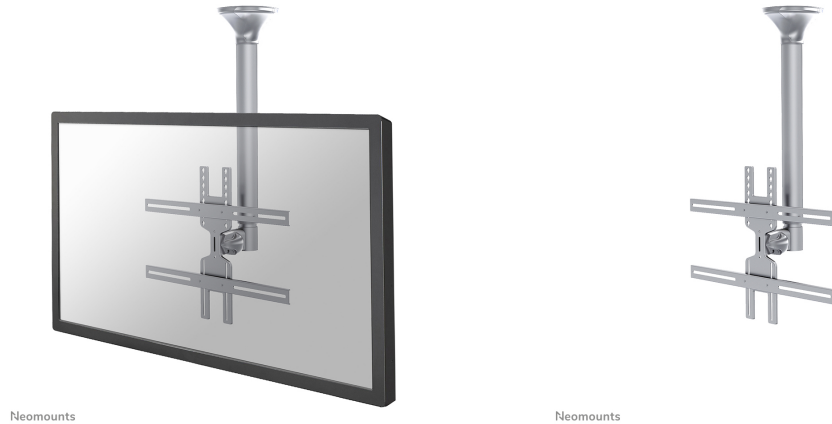

#### FUNCTIE

Type	Tilt Swivel Full motion
Height adjustment	64-104 cm
Depth adjustment	8 cm
Tilt (degrees)	25°
Swivel (degrees)	60°
Adjustment type	Manual

## NEOMOUNTS FPMA-C400SILVER MONITOR/TV MOUNT CEILING 32-60" - H 64-104 CM

### Neomounts FPMA-C400SILVER Monitor/TV mount ceiling 1 screen - 32-60" - max 35 kg - VESA 200x200-600x400 - h 64-104 cm - silver

The Neomounts ceiling mount, model FPMA-C400SILVER is a tilt- and swivel ceiling mount for flat screens up to 60". This mount is a great choice for space saving placement or when wall mounting and floor placement is not an option.

Neomounts versatile tilt (25°) and swivel (60°) technology allows the mount to change to any viewing angle to fully benefit from the capabilities of the flat screen. The support is easily height adjustable from 64 to 104 centimetres. An innovative cable management conceals and routes cables from ceiling to TV. Hide your cables in the column to keep it nice and tidy.