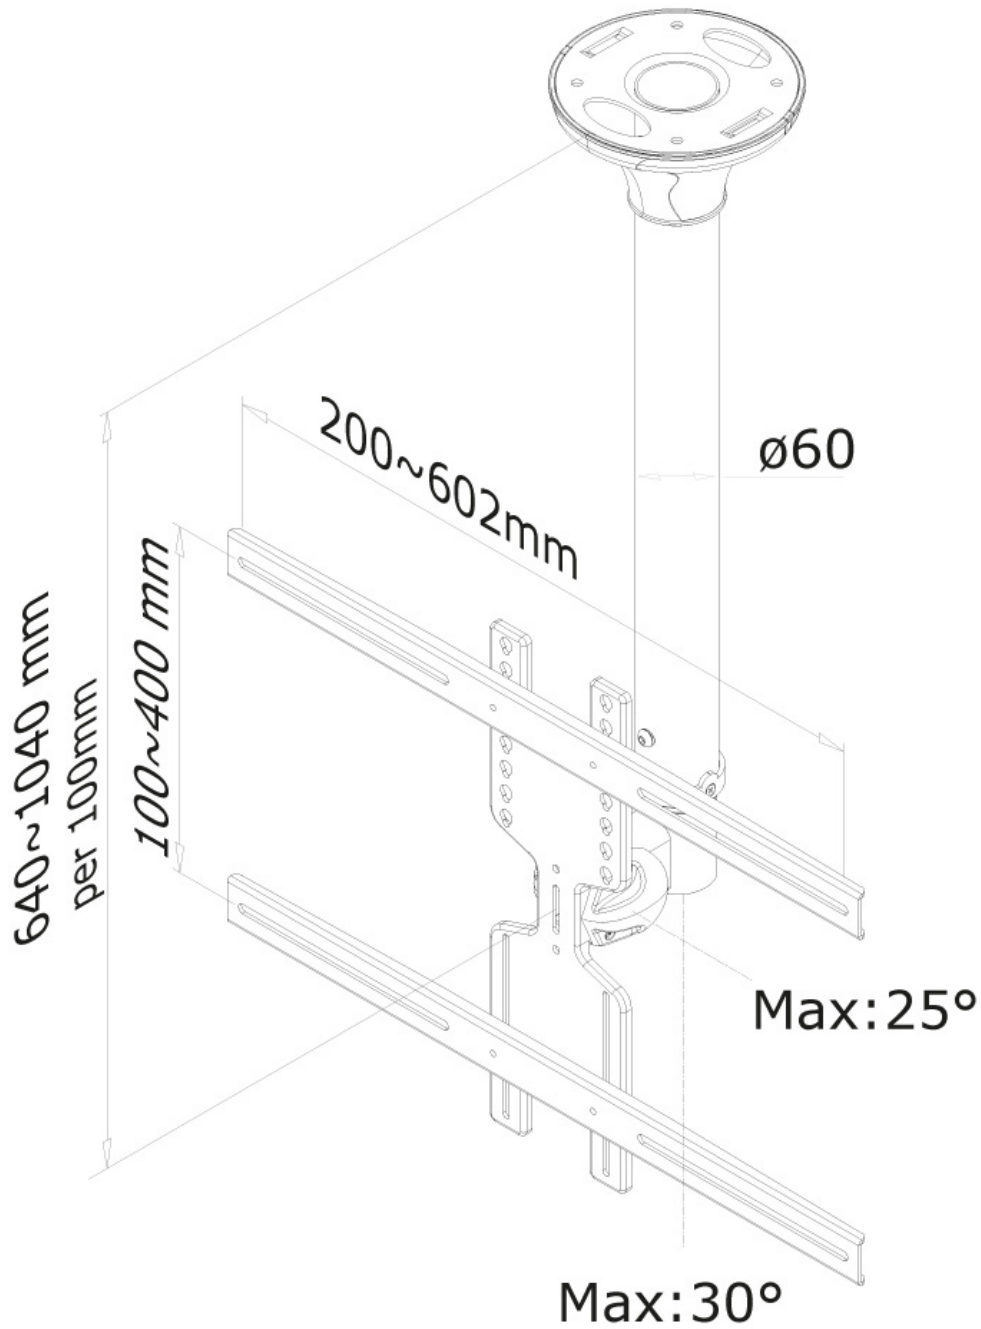

FPMA-C400SILVER

NEOMOUNTS FPMA-C400SILVER MONITOR/TV
MOUNT CEILING 32-60" - H 64-104 CM

Neomounts

Measuring unit: mm