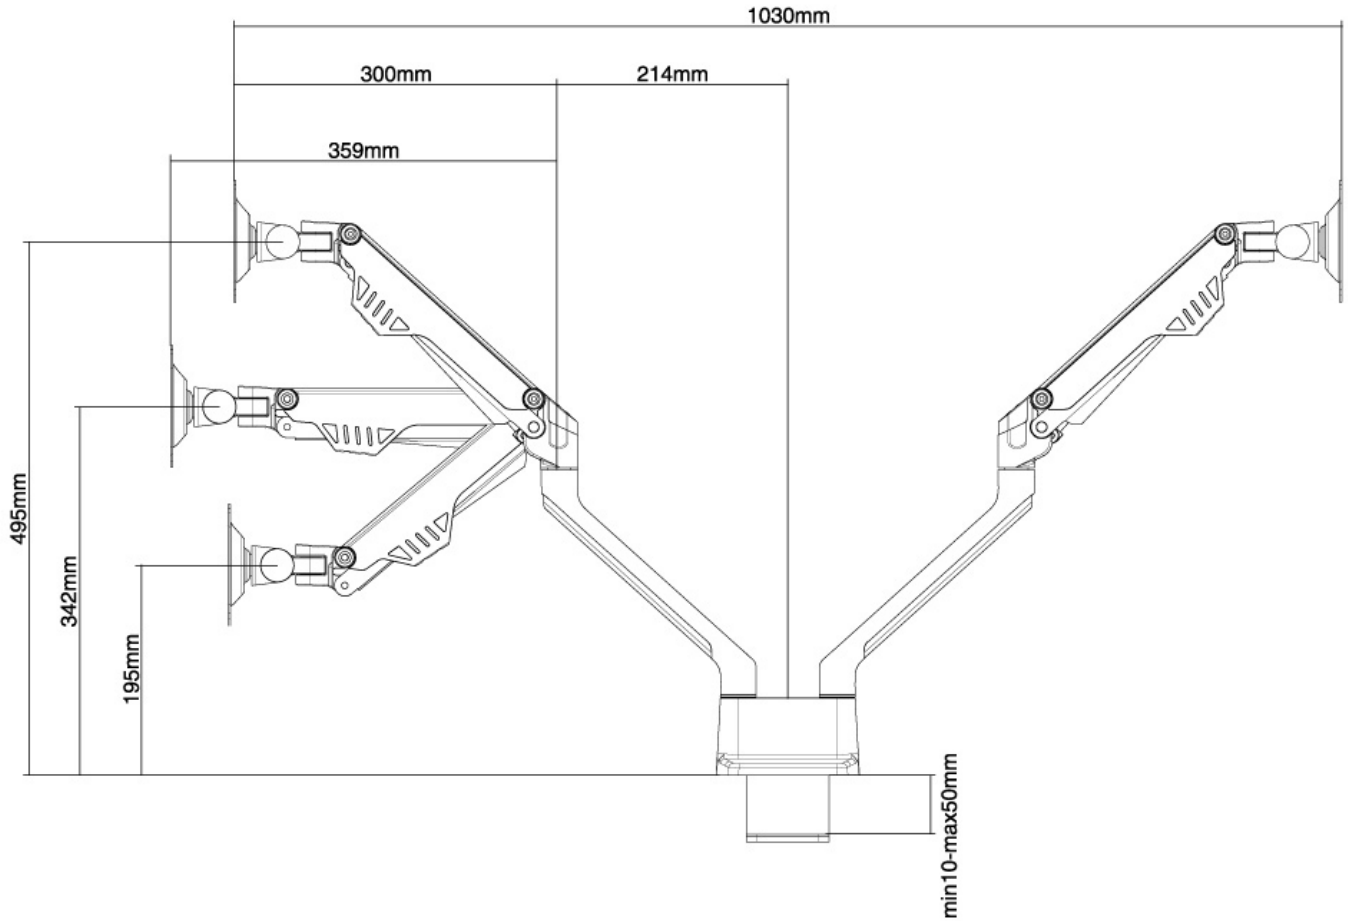

FPMA-D750DSILVER

NEOMOUNTS FPMA-D750DSILVER MONITOR ARM
10-32" - GAS SPRING - TOPFIX

Neomounts