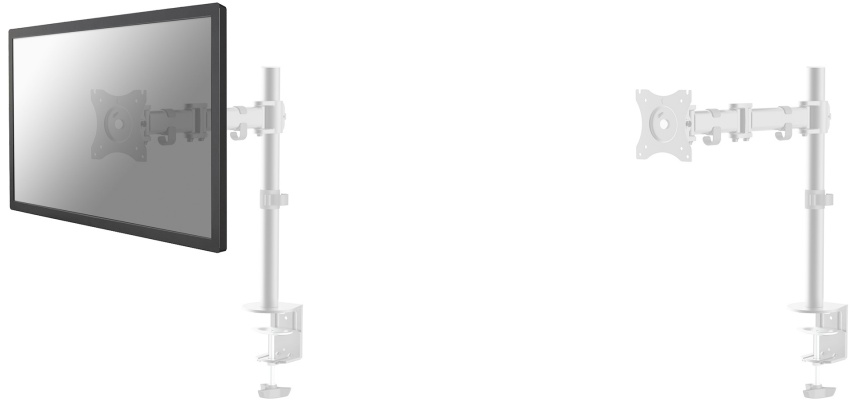

NM-D135WHITE

SPECIFICATIONS

GENERAL

Min. screen size*	10
Max. screen size*	30
Max. weight	8
Screens	1
Desk mount	Grommet Clamp
VESA maximum	100x100 mm
VESA minimum	75x75 mm

FUNCTIE

Type	Tilt Rotate Swivel Full motion
Height adjustment	0-41,5 cm
Depth adjustment	0-41 cm
Tilt (degrees)	90°
Swivel (degrees)	180°
Rotate (degrees)	360°
Adjustment type	Manual

NEOMOUNTS NM-D135WHITE MONITOR ARM 10-30"

Neomounts NM-D135WHITE Single monitor arm - 10-30" - 0-8 kg - white

The Neomounts desk mount, model NM-D135WHITE is a tilt-, swivel and rotatable desk mount for flat screens up to 30". This mount is a great choice for space saving placement on desks using a desk clamp or grommet mount.

Neomounts versatile tilt (90°), rotate (360°) and swivel (180°) technology allows the mount to change to any viewing angle to fully benefit from the capabilities of the flat screen. The mount is manually height adjustable from 0 to 41,5 centimetres. Depth adjustable from 0 to 41 centimetres. An innovative cable management conceals and routes cables from mount to flat screen. Hide your cables to keep the workplace nice and tidy.

Neomounts NM-D135WHITE has three pivot points and is suitable for screens up to 30" (76 cm). The weight capacity of this product is 8 kg each screen. The desk mount is suitable for screens that meet VESA hole pattern 75x75 or 100x100mm. Different hole patterns can be covered using Neomounts VESA adapter plates.