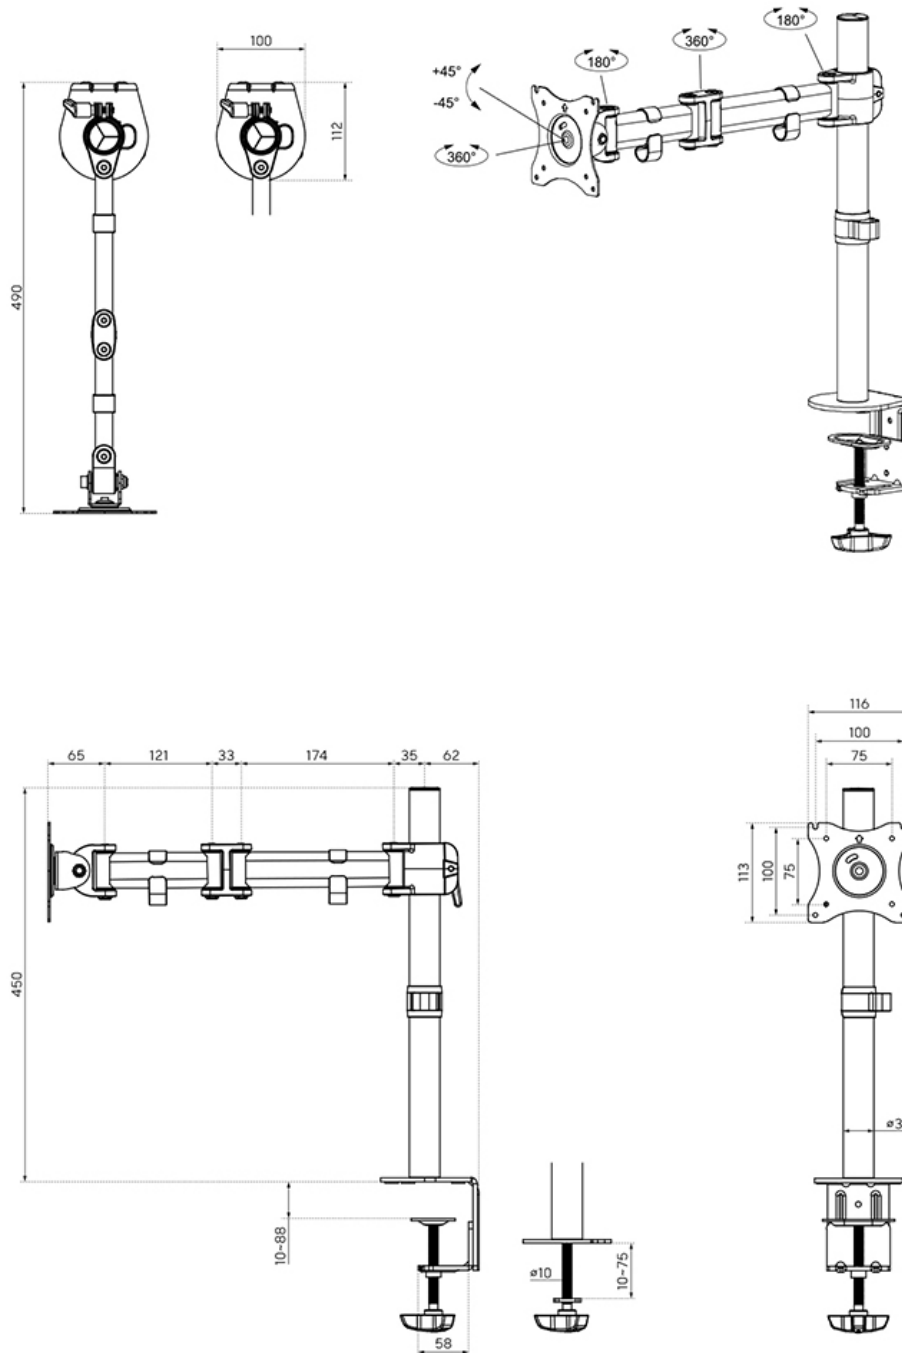

NM-D135WHITE

NEOMOUNTS NM-D135WHITE MONITOR ARM 10-30"

Neomounts

Measuring unit: mm