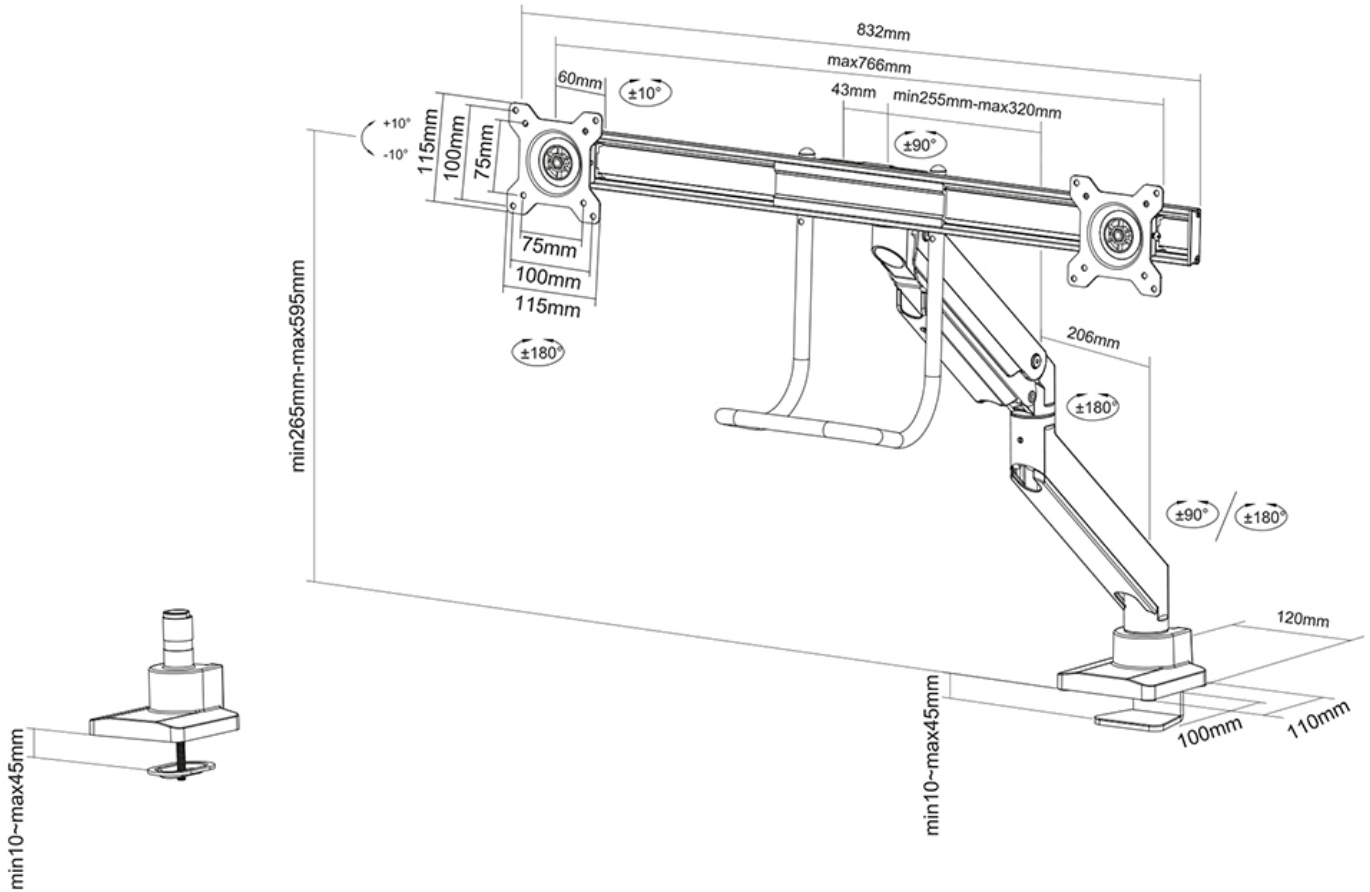

NM-D775DXWHITE

NEOMOUNTS NM-D775DXWHITE MONITOR ARM
10-32" - GAS SPRING - TOPFIX - 180°-STOP

Neomounts