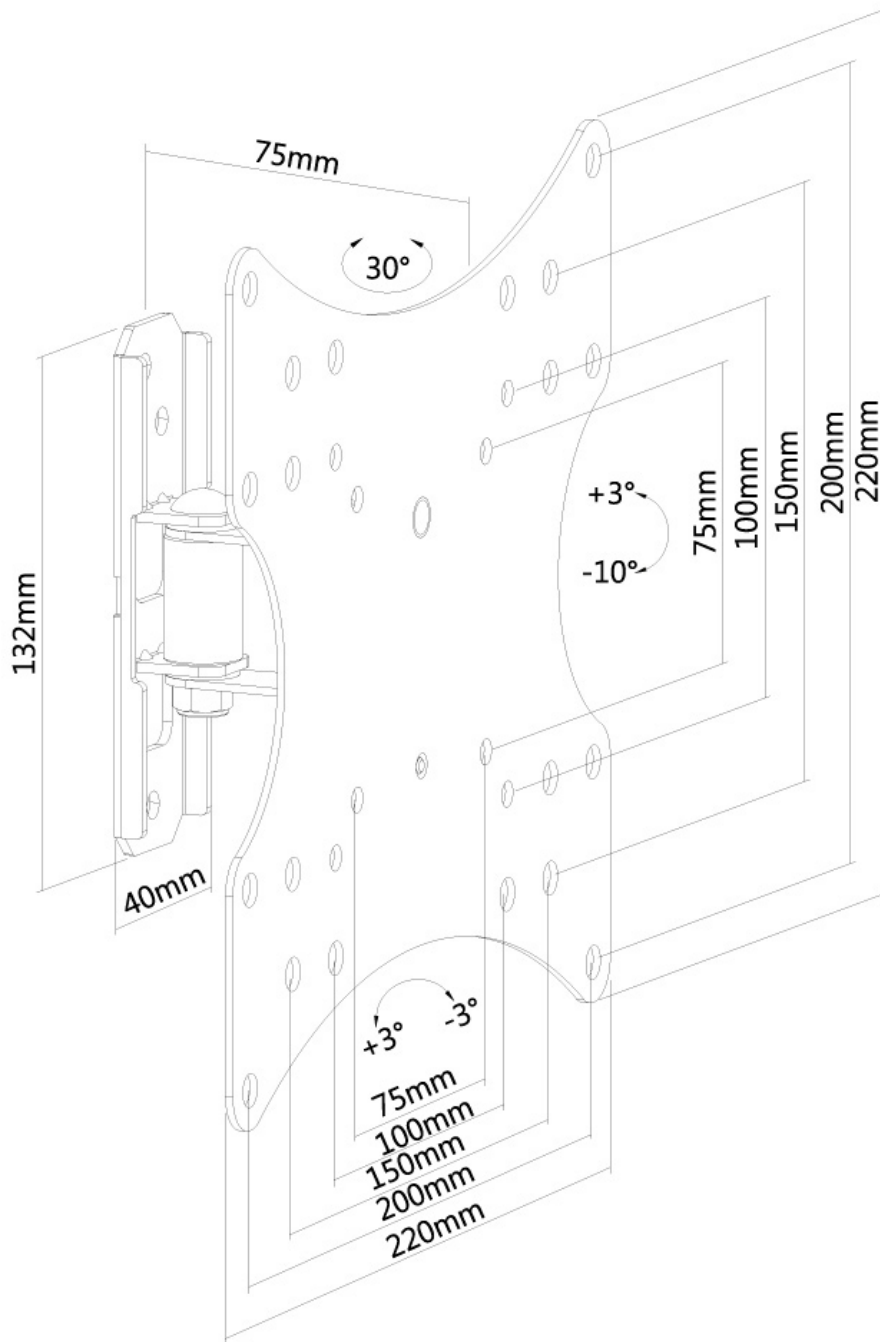

FPMA-W115BLACK

NEOMOUNTS FPMA-W115BLACK TV MOUNT WALL
10-40" - FULL MOTION

Neomounts