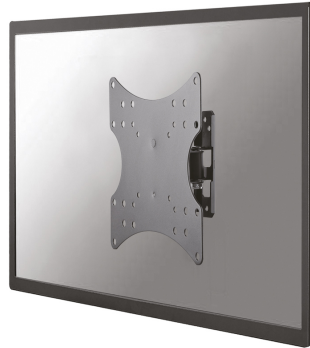

FPMA-W115BLACK

NEOMOUNTS FPMA-W115BLACK TV MOUNT WALL 10-40" - FULL MOTION

SPECIFICATIONS

GENERAL

Min. screen size*	10
Max. screen size*	40
Max. weight	20
Screens	1
Distance to wall	7,5 cm
VESA maximum	200x200 mm
VESA minimum	75x75 mm

FUNCTIE

Type	Tilt Swivel
Tilt (degrees)	13°
Swivel (degrees)	30°
Adjustment type	None

INFORMATION

Color	Black
Main material	Steel
Warranty	5 year

*Please note: The inch sizes stated are just an indication, combined with the weight and VESA sizes. The maximum weight and VESA size are absolute restrictions for the products and should not be exceeded.

Neomounts

Neomounts

Neomounts FPMA-W115BLACK Full motion TV mount wall - 10-40" - max 20 kg - VESA 75x75-200x200 - d 7,5 cm - black

The Neomounts wall mount, model FPMA-W115BLACK is a tilt- and swivel wall mount for flat screens up to 40" (102 cm). This mount is a great choice when you want the ultimate viewing flexibility with your flat screen. Effortless pull the display out from the wall, position it in almost any direction, turn it around corners and then smoothly return it to the wall when finished.

Neomounts' tilt (13°) and swivel (30°) technology allows the mount to change to any viewing angle to fully benefit from the capabilities of the flat screen. The mount is 7,5 centimetres deep.

Neomounts FPMA-W115BLACK has one pivot point and is suitable for screens up to 40" (102 cm). The weight capacity of this product is 20 kg each screen. The wall mount is suitable for screens that meet VESA hole pattern 75x75 to 200x200mm. Different hole patterns can be covered using Neomounts VESA adapter plates.

Create a clean design ambiance for your flat screen TV in the living room, bedroom or home cinema.

All installation material is included with the product.