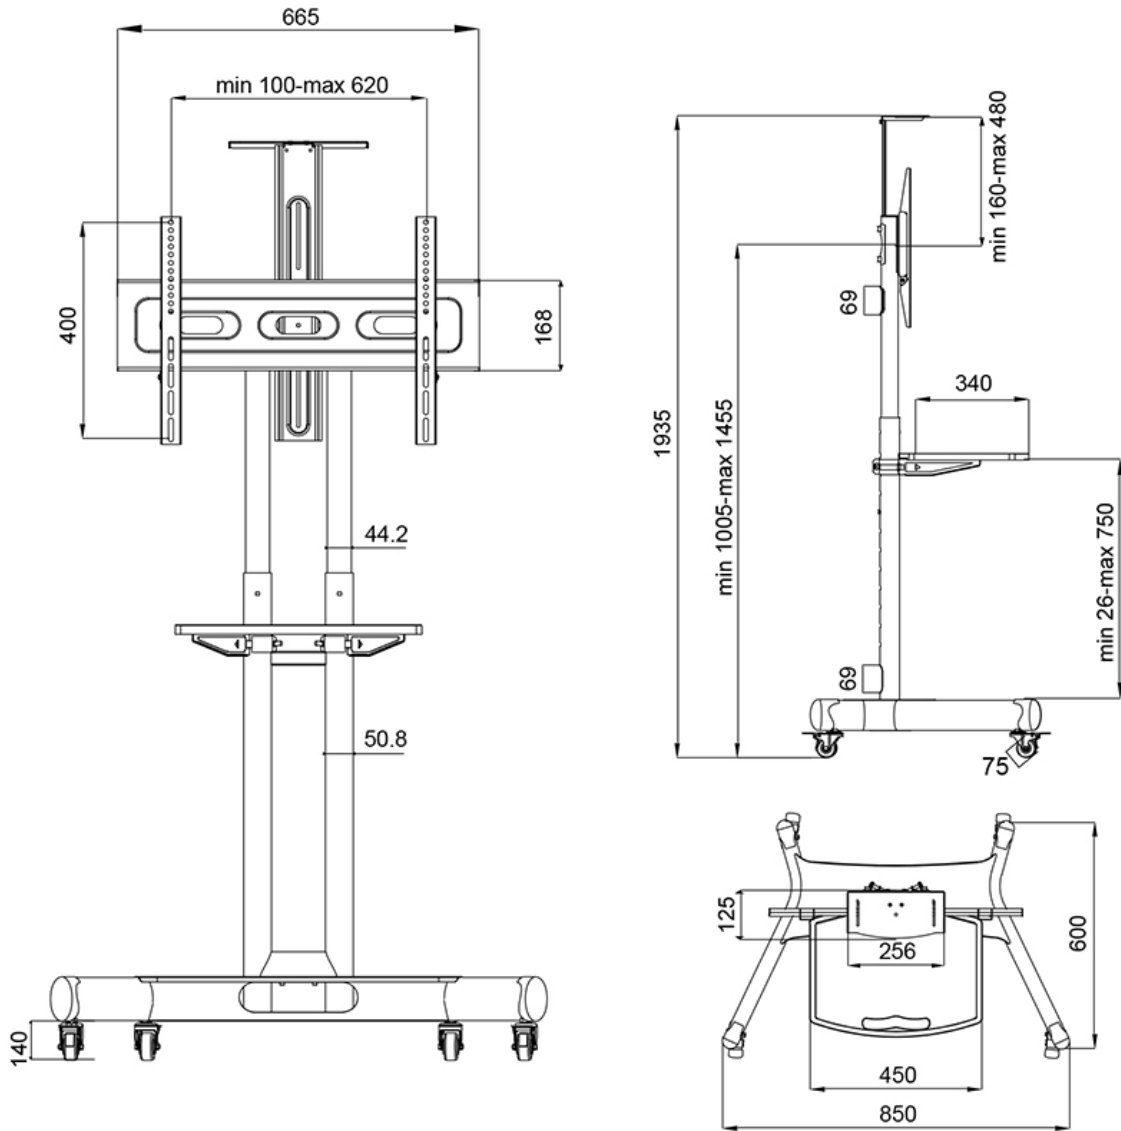

NM-M1700BLACK

SPECIFICATIONS

GENERAL

Min. screen size*	32
Max. screen size*	75
Max. weight	50
Screens	1
VESA maximum	600x400 mm
VESA minimum	200x200 mm

FUNCTIE

Type	Fixed
Height adjustment	104,2-154,2 cm
Depth adjustment	60 cm
Adjustment type	Manual

NEOMOUNTS NM-M1700BLACK TV TROLLEY 32-75"

Neomounts NM-M1700BLACK TV trolley - 32-75" - max 50 kg - manual h 104,2-154,2 cm - VESA 200x200-600x400 - incl. cam/hardware shelf - black

The Neomounts NM-M1700BLACK is a mobile floor stand for screens up to 75" and a weight capacity of 50 kg. This mobile stand is a great choice for flexible, space saving placement or when wall, ceiling or desk mounting is not an option. This trolley allows you to use a large display over multiple rooms. Enjoy the optimal viewing positioning for both standing and seated audiences, wherever you like.

The mount is manually adjustable in height from 104,2 to 154,2 cm to create the perfect viewing angle for both seated and standing audiences. The trolley is suitable for screens that meet VESA hole pattern 200x200 to 600x400 mm and includes a practical multimedia shelf and camera shelf (max capacity 4,5 and 5 kg). The cable management ensures neatly routed cables from screen to floor.

Neomounts

Measuring unit: mm