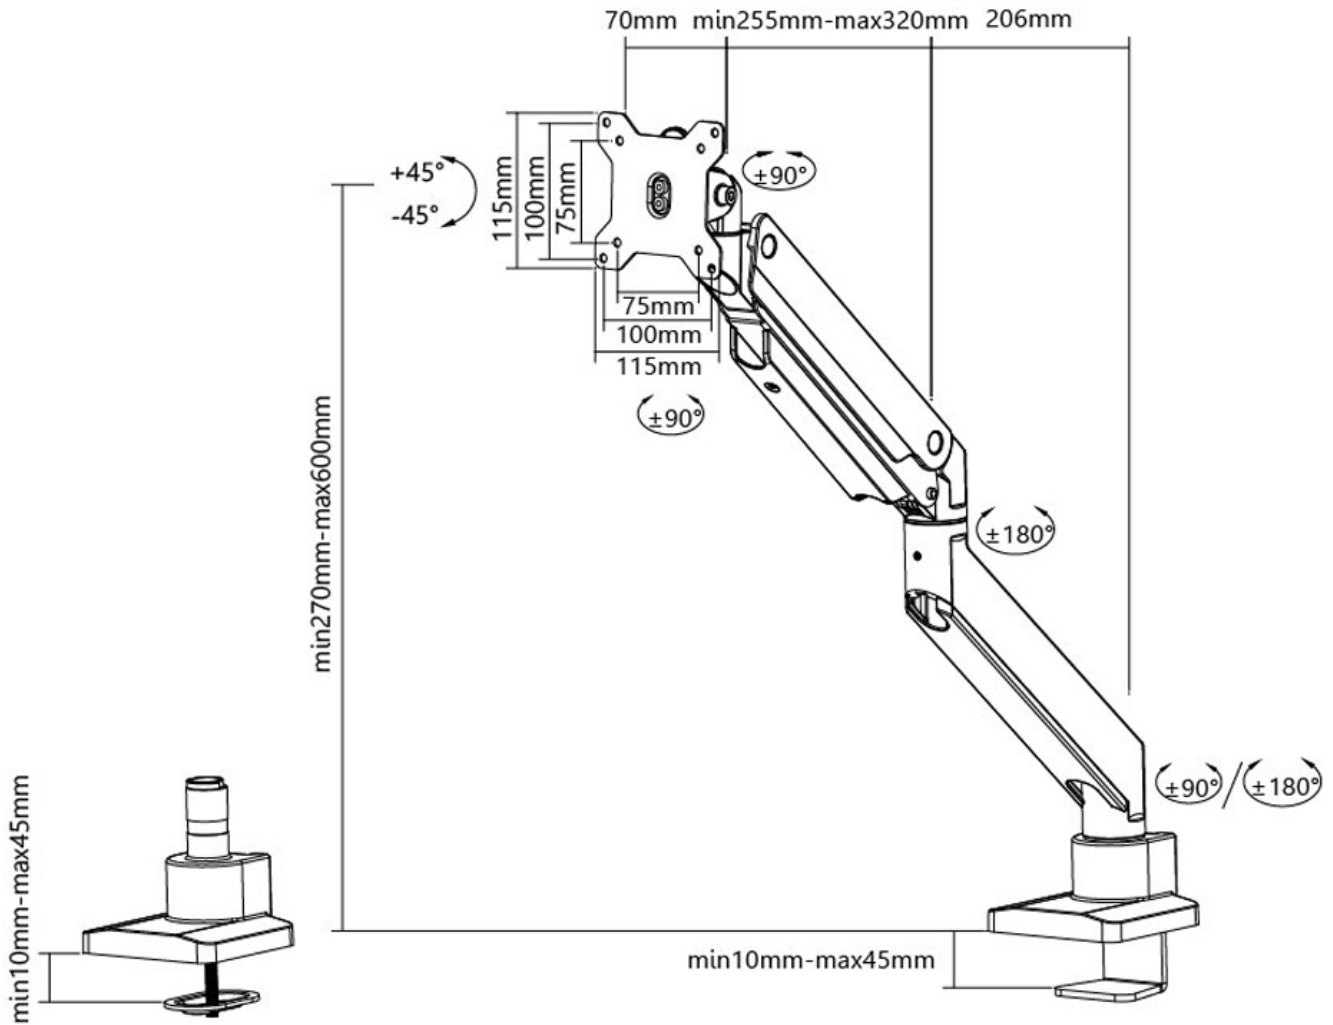

NM-D775SILVER

NEOMOUNTS NM-D775SILVER MONITOR ARM 10-32" - GAS SPRING - TOPFIX - 180°-STOP

SPECIFICATIONS

GENERAL

Min. screen size*	10
Max. screen size*	32
Min. weight	1
Max. weight	15
Max. weight	11
curved/ultra-wide	
Screens	1
Desk mount	Grommet Clamp
VESA maximum	100x100 mm
VESA minimum	75x75 mm

FUNCTIE

Type	Full motion
Height adjustment	27-60 cm
Depth adjustment	0-63 cm
Tilt (degrees)	90°
Swivel (degrees)	360°
Rotate (degrees)	180°
Adjustment type	Gas spring

INFORMATION

Color	Silver
Main material	Steel
Warranty	5 year

*Please note: The inch sizes stated are just an indication, combined with the weight and VESA sizes. The maximum weight and VESA size are absolute restrictions for the products and should not be exceeded.

Neomounts

Neomounts

Neomounts NM-D775SILVER Single monitor arm - 10-32" - 1-15 kg (curved 11 kg) - gas spring - 180°-stop - Topfix - silver

The Neomounts NM-D775SILVER is a tilt-, swivel and rotatable desk mount for flat screens up to 32". This mount is a great choice for space saving placement on desks using a desk clamp or grommet mount.

Neomounts' unique tilt (180°), rotate (360°) and swivel (180°/360°) technology allows the mount to change to any viewing angle to fully benefit from the capabilities of the flat screen. The mount is easily individually height adjustable to 59 centimetres using a gas spring. Depth adjustable from 0 to 63 centimetres. A unique cable management conceals and routes cables from mount to flat screen. Hide your cables to keep the workplace nice and tidy. The mount is equipped with a 180° stop mechanism.

Neomounts NM-D775SILVER has three pivot points and is suitable for flat screens up to 32" (81 cm). The weight capacity of this product is 1 to 16 kg. The desk mount is suitable for screens that meet VESA hole pattern 75x75 or 100x100mm. Different hole patterns can be covered using Neomounts VESA adapter plates.

For curved monitor screens we recommend our NM-D775 PLUS models; the NM-D775SILVERPLUS mounts are specifically designed to support curved screens. They feature a strengthened head for curved screens and are designed to support a higher total capacity up to 49" and a maximum weight of 18 kg.

By using an ergonomic mount neck- and back complaints can be avoided. Ideal for use in offices and on counters or in a reception area.

All installation material is included with the product.

NM-D775SILVER

NEOMOUNTS NM-D775SILVER MONITOR ARM 10-32" - GAS SPRING - TOPFIX - 180°-STOP

Neomounts