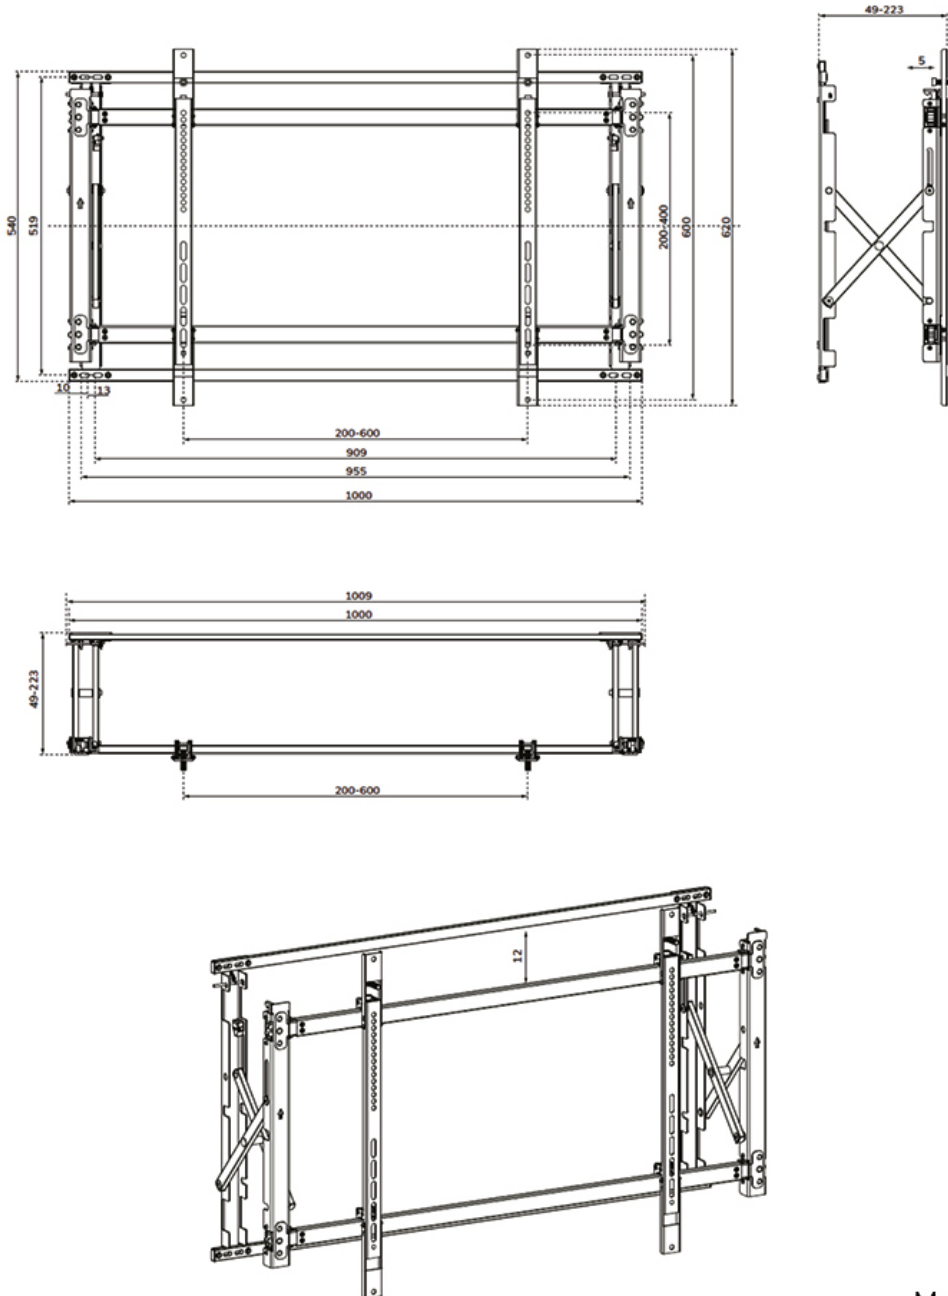

LED-VW1750BLACK

NEOMOUNTS LED-VW1750BLACK VIDEOWALL WALL MOUNT 32-55" - PULL-OUT - MAX 35 KG

SPECIFICATIONS

GENERAL

Min. screen size*	32
Max. screen size*	55
Min. weight	0
Max. weight	35
Screens	1
Distance to wall	4,9-22,3 cm
VESA maximum	600x400 mm
VESA minimum	200x200 mm

Neomounts

Neomounts

Neomounts LED-VW1750BLACK Videowall wall mount - 32-55" - max 35 kg - VESA 200x200-600x400 - d 4,9-22,3 cm - pull-out - micro adjustment - black

The Neomounts wall mount, model LED-VW1750BLACK is a fixed wall mount for flat screens up to 55" (140 cm). This mount is a great choice when you want the ultimate viewing flexibility with your flat screen. Depth of this mount is 5 to 20 centimetres. This wall mount is specially made to be used in video walls. The screen easily can be pulled out with the pull-out system.

Neomounts LED-VW1750BLACK is suitable for flat screens up to 55" (140 cm). The weight capacity of this product is 35 kg each screen. The wall mount is suitable for screens that meet VESA hole pattern 200x200 to 600x400mm.

Create a clean design videowall presentation with the Neomounts LED-VW1750BLACK videowall mount solution!

LED-VW1750BLACK

NEOMOUNTS LED-VW1750BLACK VIDEO WALL
WALL MOUNT 32-55" - PULL-OUT - MAX 35 KG

Landscape