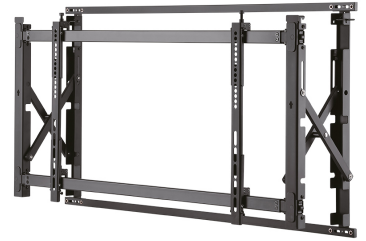

LED-VW1750BLACK

NEOMOUNTS LED-VW1750BLACK VIDEOWALL WALL MOUNT 32-55" - PULL-OUT - MAX 35 KG

SPECIFICATIONS

GENERAL

Min. screen size*	32
Max. screen size*	55
Min. weight	0
Max. weight	35
Screens	1
Distance to wall	4,9-22,3 cm
VESA maximum	600x400 mm
VESA minimum	200x200 mm

FUNCTIE

Type	Fixed
Height adjustment	54 cm
Width adjustment	101 cm
Depth adjustment	4,9-22,3 cm
Lockable	Not lockable
Adjustment type	Micro adjustment
Video wall adjustment	Pull-out

INFORMATION

Color	Black
Main material	Steel
Warranty	5 year

Neomounts

Neomounts

Neomounts LED-VW1750BLACK Videowall wall mount - 32-55" - max 35 kg - VESA 200x200-600x400 - d 4,9-22,3 cm - pull-out - micro adjustment - black

The Neomounts wall mount, model LED-VW1750BLACK is a fixed wall mount for flat screens up to 55" (140 cm). This mount is a great choice when you want the ultimate viewing flexibility with your flat screen. Depth of this mount is 5 to 20 centimetres. This wall mount is specially made to be used in video walls. The screen easily can be pulled out with the pull-out system.

Neomounts LED-VW1750BLACK is suitable for flat screens up to 55" (140 cm). The weight capacity of this product is 35 kg each screen. The wall mount is suitable for screens that meet VESA hole pattern 200x200 to 600x400mm.