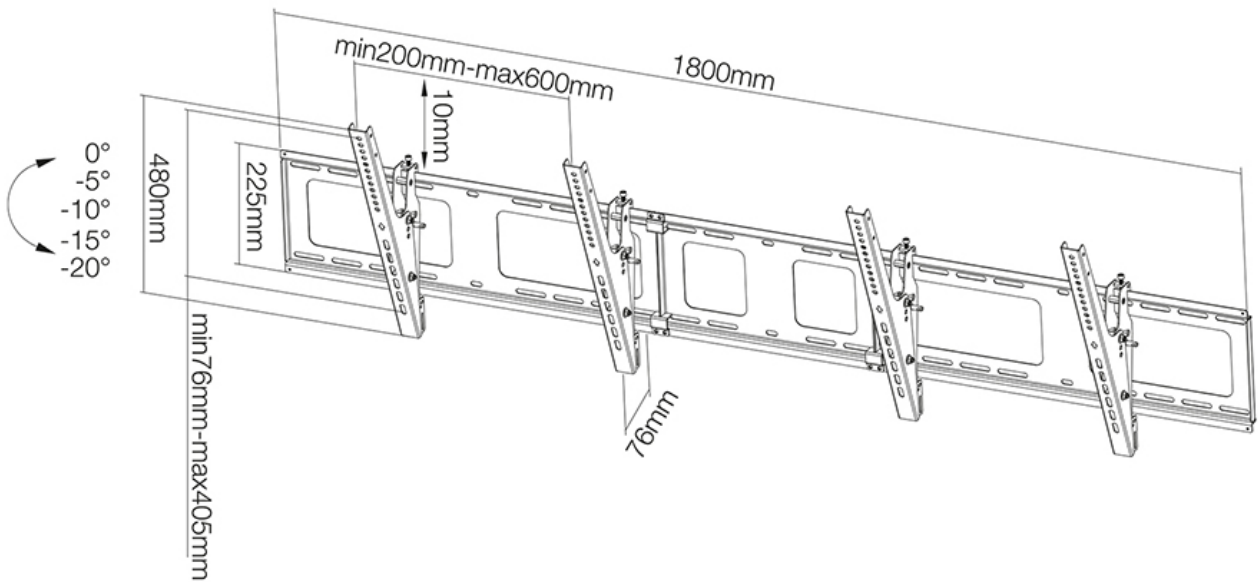

NS-WMB200BLACK

NEOMOUNTS NS-WMB200BLACK MENUBOARD WALL MOUNT 40-52" - TILTABLE

SPECIFICATIONS

GENERAL

Min. screen size*	40
Max. screen size*	52
Min. weight	0
Max. weight	50
Screens	2
Distance to wall	7,6 cm
VESA maximum	600x400 mm
VESA minimum	200x200 mm

FUNCTIE

Type	Tilt
Height adjustment	48 cm
Width adjustment	180 cm
Tilt (degrees)	20°
Rotate (degrees)	6°
Adjustment type	Micro adjustment

INFORMATION

Color	Black
Main material	Steel
Warranty	5 year

*Please note: The inch sizes stated are just an indication, combined with the weight and VESA sizes. The maximum weight and VESA size are absolute restrictions for the products and should not be exceeded.

Neomounts

Neomounts

Neomounts NS-WMB200BLACK Menuboard wall mount 2 screens - 40-52" - max 50 kg/screen - VESA 200x200-600x400 - tiltable - black

The Neomounts menu board wall mount, model NS-WMB200BLACK is a tiltable wall mount for two flat screens up to 52" (132 cm). This mount is a great choice when you want the ultimate viewing flexibility with your flat screen. Neomounts tilt (0°/-5°/-10°/-15°/-20°) technology allows the mount to change to any viewing angle to fully benefit from the capabilities of the flat screen. Depth of this mount is 7,8 centimetres.

Neomounts NS-WMB200BLACK is suitable for 2 screens up to 52" (132 cm). The weight capacity of this product is 50 kg each screen. The wall mount is suitable for screens that meet VESA hole pattern 200x200 to 600x400 mm.

All installation material is included with the product.

NS-WMB200BLACK

NEOMOUNTS NS-WMB200BLACK MENUBOARD
WALL MOUNT 40-52" - TILTABLE

Neomounts