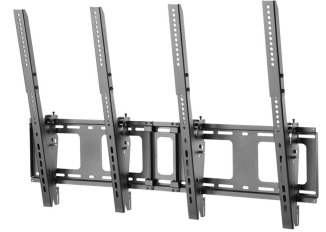

NS-WMB200PBLACK

NEOMOUNTS NS-WMB200PBLACK MENUBOARD WALL MOUNT 40-52" - TILTABLE - PORTRAIT

SPECIFICATIONS

GENERAL

Min. screen size*	40
Max. screen size*	52
Min. weight	0
Max. weight	50
Screens	2
Distance to wall	7,8 cm
VESA maximum	400x600 mm
VESA minimum	200x200 mm

FUNCTIE

Type	Tilt
Height adjustment	68 cm
Width adjustment	110 cm
Tilt (degrees)	10°
Rotate (degrees)	6°
Adjustment type	Micro adjustment

INFORMATION

Color	Black
Main material	Steel
Warranty	5 year

*Please note: The inch sizes stated are just an indication, combined with the weight and VESA sizes. The maximum weight and VESA size are absolute restrictions for the products and should not be exceeded.

Neomounts

Neomounts

Neomounts NS-WMB200PBLACK Menuboard wall mount 2 screens - 40-52" - max 50 kg/screen - VESA 200x200-400x600 - d 7,8 cm - tiltable - portrait - black

The Neomounts menu board wall mount (vertical mounting), model NS-WMB200PBLACK is a tiltable wall mount for two flat screens up to 52" (132 cm). This mount is a great choice when you want the ultimate viewing flexibility with your flat screen. Neomounts tilt (0°/-5°/-10°) technology allows the mount to change to any viewing angle to fully benefit from the capabilities of the flat screen. Depth of this mount is 7,8 centimetres.

Neomounts NS-WMB200PBLACK is suitable for 2 screens up to 52" (132 cm). The weight capacity of this product is 50 kg each screen. The wall mount is suitable for screens that meet VESA hole pattern 200x200 to 400x600 mm (vertical mounting).