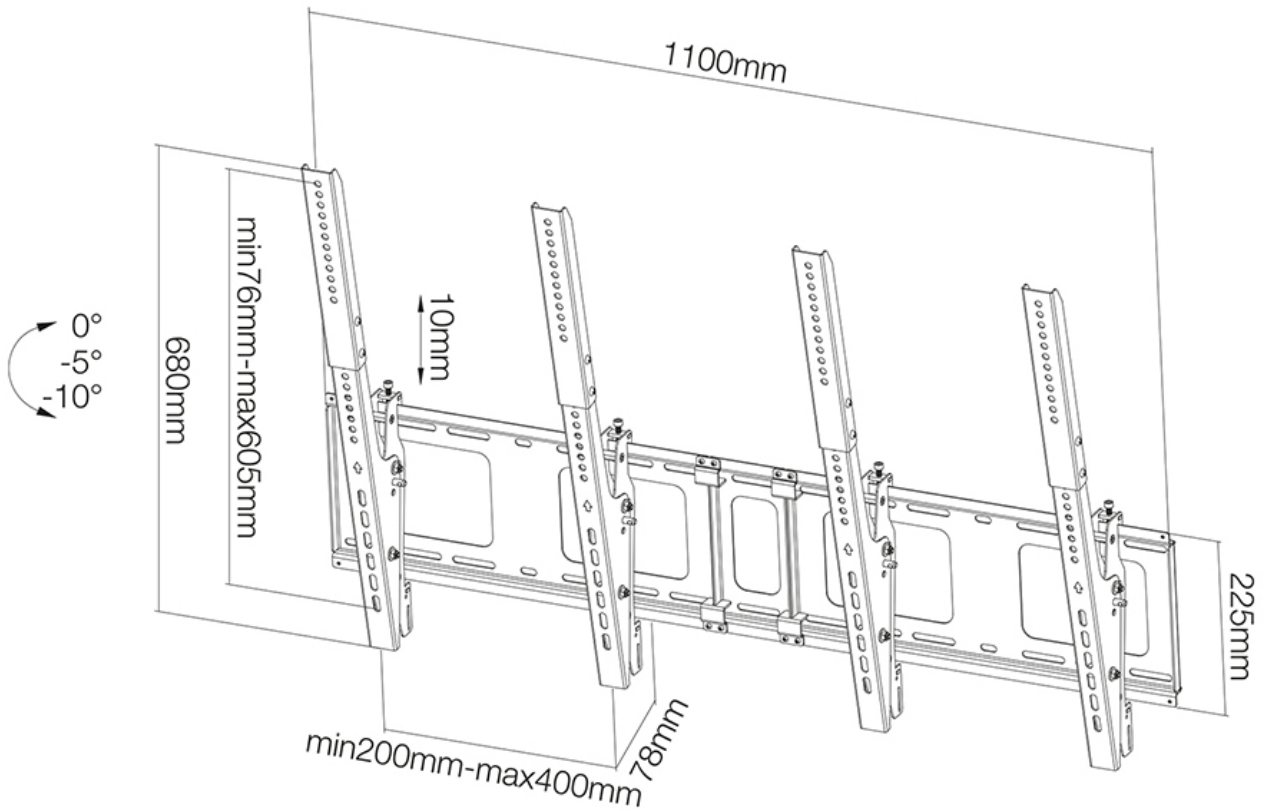

NS-WMB200PBLACK

NEOMOUNTS NS-WMB200PBLACK MENUBOARD
WALL MOUNT 40-52" - TILTABLE - PORTRAIT

Neomounts