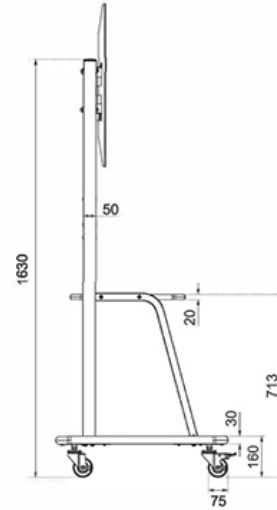

NS-M4000BLACK

NEOMOUNTS NS-M4000BLACK TV TROLLEY 60-105"

Neomounts

Measuring unit: mm