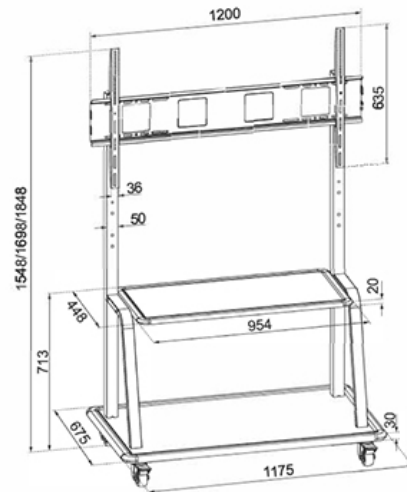

NS-M4000BLACK

NEOMOUNTS NS-M4000BLACK TV TROLLEY 60-105"

Neomounts

Measuring unit: mm