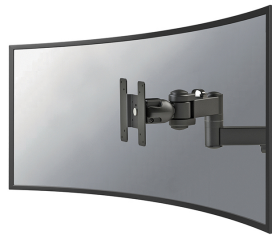

FUNCTIE

Type	Tilt
	Rotate
	Swivel
	Full motion
Height adjustment	37,6-47,8 cm
Depth adjustment	7-44,3 cm
Tilt (degrees)	25°
Swivel (degrees)	180°
Rotate (degrees)	360°
Width	13 cm
Adjustment type	Manual

Neomounts

Neomounts

Neomounts FPMA-D960BLACKPLUS Single monitor arm - 10-49" - 0-20 kg (curved 18 kg) - black

The Neomounts desk mount, model FPMA-D960BLACKPLUS is a tilt-, swivel and rotatable desk mount for curved screens up to 49". This mount is a great choice for space saving placement on desks using a desk clamp.

Neomounts versatile tilt (25°), rotate (360°) and swivel (180°) technology allows the mount to change to any viewing angle to fully benefit from the capabilities of the curved screen. The mount is manually height adjustable from 37 to 48 centimetres. Depth adjustable from 7 to 44 centimetres. An innovative cable management conceals and routes cables from mount to curved screen. Hide your cables to keep the workplace nice and tidy.

Neomounts FPMA-D960BLACKPLUS has three pivot points and is suitable for screens up to 49" (124 cm). The weight capacity of this product is 20 kg each screen. This monitor arm is therefore extremely suitable for widescreens and curved screens. The desk mount is suitable for screens that meet VESA hole pattern 75x75 or 100x100mm. Different hole patterns can be covered using Neomounts VESA adapter plates.