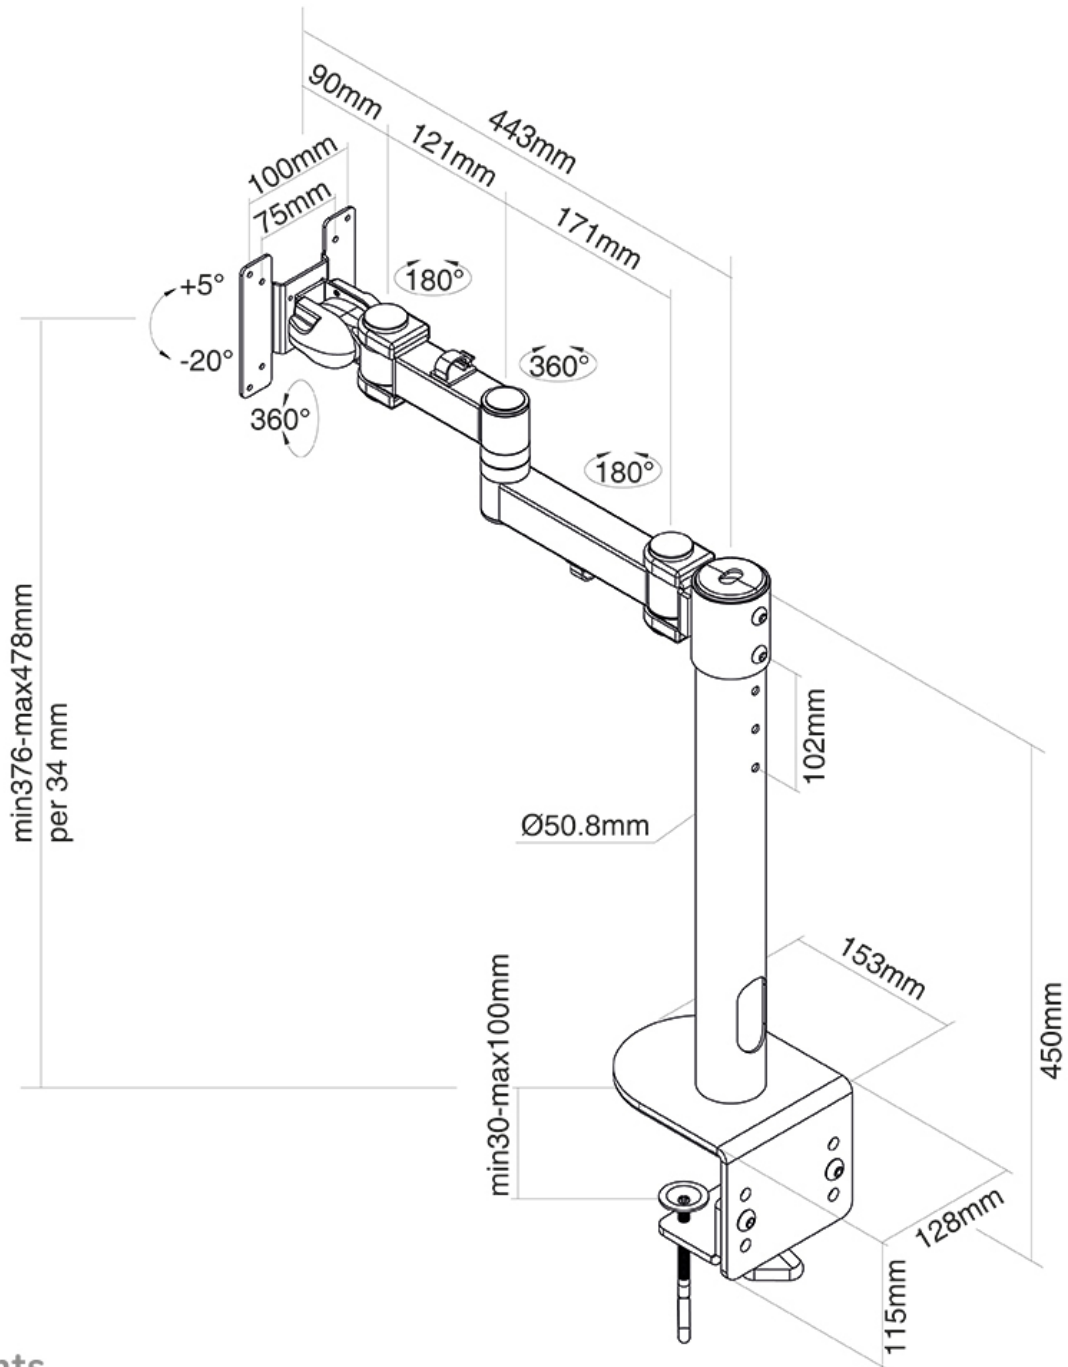

FPMA-D960BLACKPLUS

NEOMOUNTS FPMA-D960BLACKPLUS MONITOR ARM 10-49"

SPECIFICATIONS

GENERAL

Min. screen size*	10
Max. screen size*	49
Min. weight	0
Max. weight	20
Max. weight	18
curved/ultra-wide	
Screens	1
Curve radius range	1000R - 4000R
Desk mount	Clamp
VESA maximum	100x100 mm
VESA minimum	75x75 mm

FUNCTIE

Type	Tilt
	Rotate
	Swivel
	Full motion
Height adjustment	37,6-47,8 cm
Depth adjustment	7-44,3 cm
Tilt (degrees)	25°
Swivel (degrees)	180°
Rotate (degrees)	360°
Width	13 cm
Adjustment type	Manual

INFORMATION

Color	Black
Main material	Steel
Warranty	5 year

*Please note: The inch sizes stated are just an indication, combined with the weight and VESA sizes. The maximum weight and VESA size are absolute restrictions for the products and should not be exceeded.

Neomounts

Neomounts

Neomounts FPMA-D960BLACKPLUS Single monitor arm - 10-49" - 0-20 kg (curved 18 kg) - black

The Neomounts desk mount, model FPMA-D960BLACKPLUS is a tilt-, swivel and rotatable desk mount for curved screens up to 49". This mount is a great choice for space saving placement on desks using a desk clamp.

Neomounts versatile tilt (25°), rotate (360°) and swivel (180°) technology allows the mount to change to any viewing angle to fully benefit from the capabilities of the curved screen. The mount is manually height adjustable from 37 to 48 centimetres. Depth adjustable from 7 to 44 centimetres. An innovative cable management conceals and routes cables from mount to curved screen. Hide your cables to keep the workplace nice and tidy.

Neomounts FPMA-D960BLACKPLUS has three pivot points and is suitable for screens up to 49" (124 cm). The weight capacity of this product is 20 kg each screen. This monitor arm is therefore extremely suitable for widescreens and curved screens. The desk mount is suitable for screens that meet VESA hole pattern 75x75 or 100x100mm. Different hole patterns can be covered using Neomounts VESA adapter plates.

By using an ergonomic mount neck- and back complaints can be avoided. Ideal for use in offices and on counters or in a reception area.

All installation material is included with the product.

FPMA-D960BLACKPLUS NEOMOUNTS FPMA-D960BLACKPLUS MONITOR ARM 10-49"

Neomounts