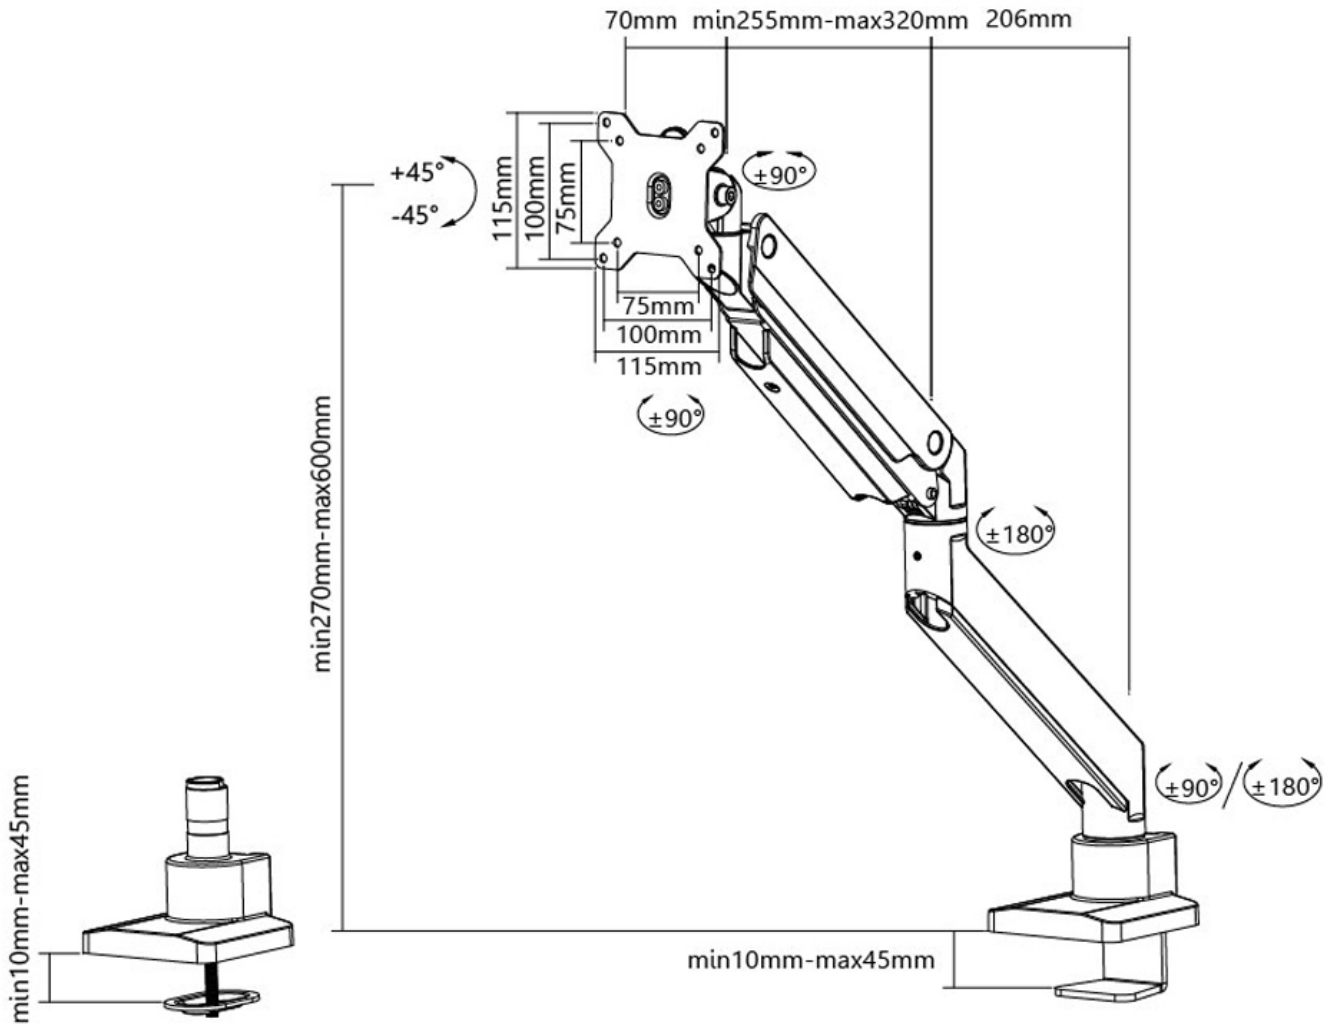

NM-D775WHITEPLUS

NEOMOUNTS NM-D775WHITEPLUS MONITOR ARM 10-49" - GAS SPRING - TOPFIX - 180°-STOP

Neomounts