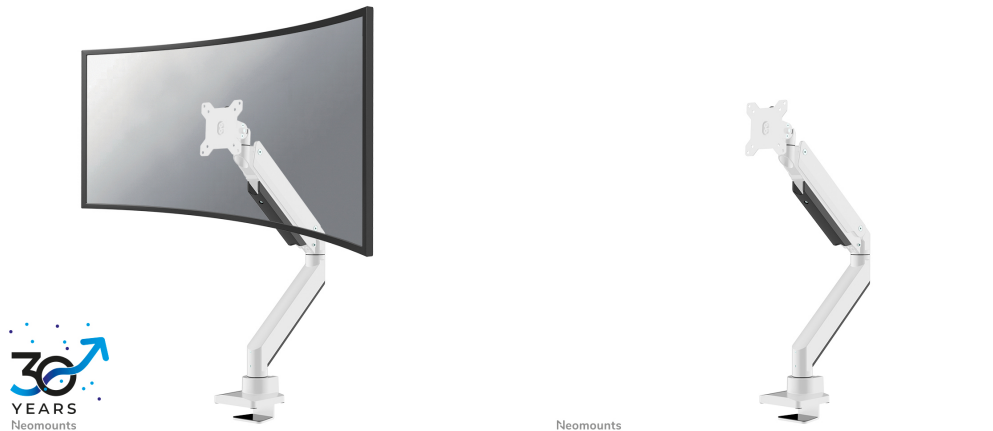

FUNCTIE

Type	Full motion
Height adjustment	27-60 cm
Depth adjustment	0-63 cm
Tilt (degrees)	+45°, -45°
Swivel (degrees)	360°
Rotate (degrees)	180°
Adjustment type	Gas spring

INFORMATION

Color	White
Main material	Steel
Warranty	5 year

NEOMOUNTS NM-D775WHITEPLUS MONITOR ARM 10-49" - GAS SPRING - TOPFIX - 180°-STOP

Neomounts NM-D775WHITEPLUS Single monitor arm - 10-49" - 1-18 kg (curved 14 kg) - gas spring - 180°-stop - Topfix - white

The Neomounts NM-D775WHITEPLUS is a tilt-, swivel and rotatable desk mount for curved screens up to 49". This mount is a great choice for space saving placement on desks using a top-fix desk clamp or grommet mount.

Neomounts unique tilt (180°), rotate (360°) and swivel (180°/ 360°) technology allows the NM-PLUS mounts to change to any viewing angle for optimal use of the capabilities of the ultra-wide screen. The mount is equipped with a 180° stop mechanism. The mounts are easily adjustable in height to 60 centimetres, using a gas spring. Additionally, the mounts are also adjustable in depth, from 0 to 63 centimetres.