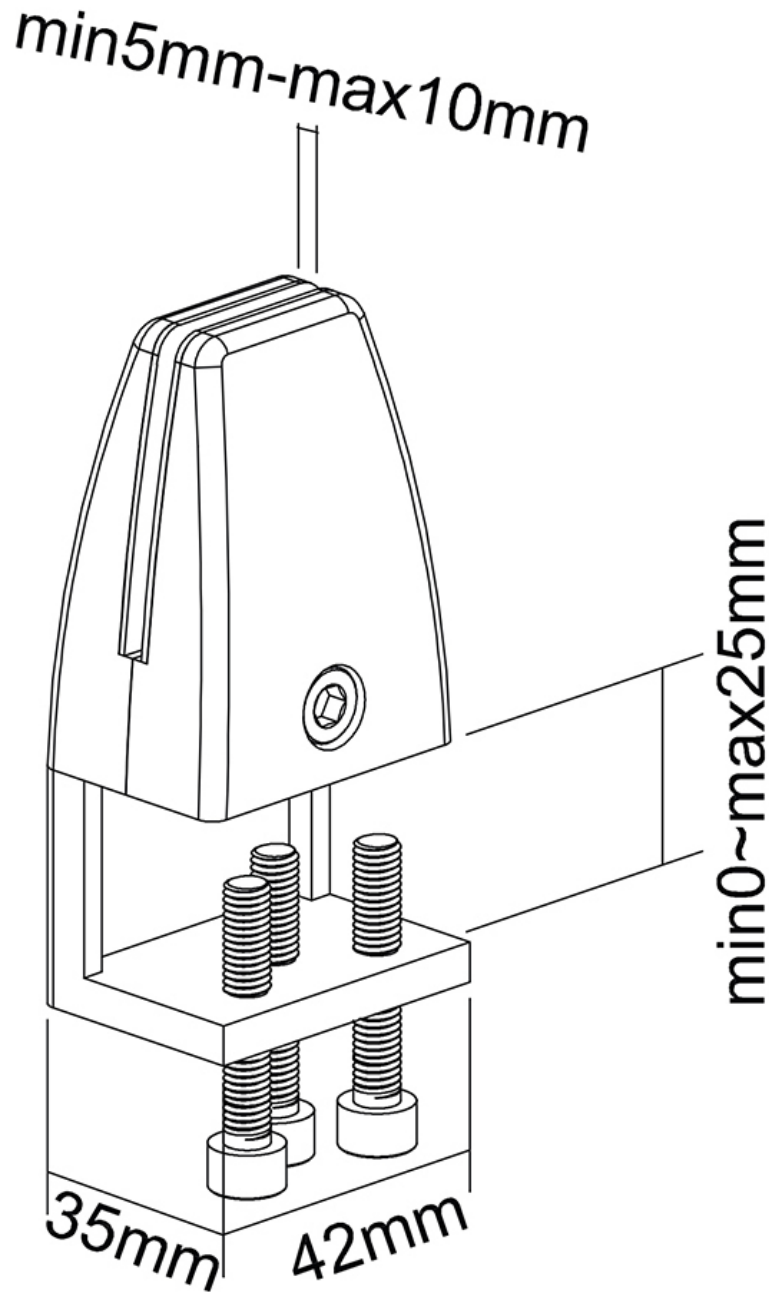

NS-CLMP25WHITE

NEOMOUNTS NS-CLMP25WHITE DESK CLAMP
SET (2 PCS) - MAX 5 KG

Neomounts