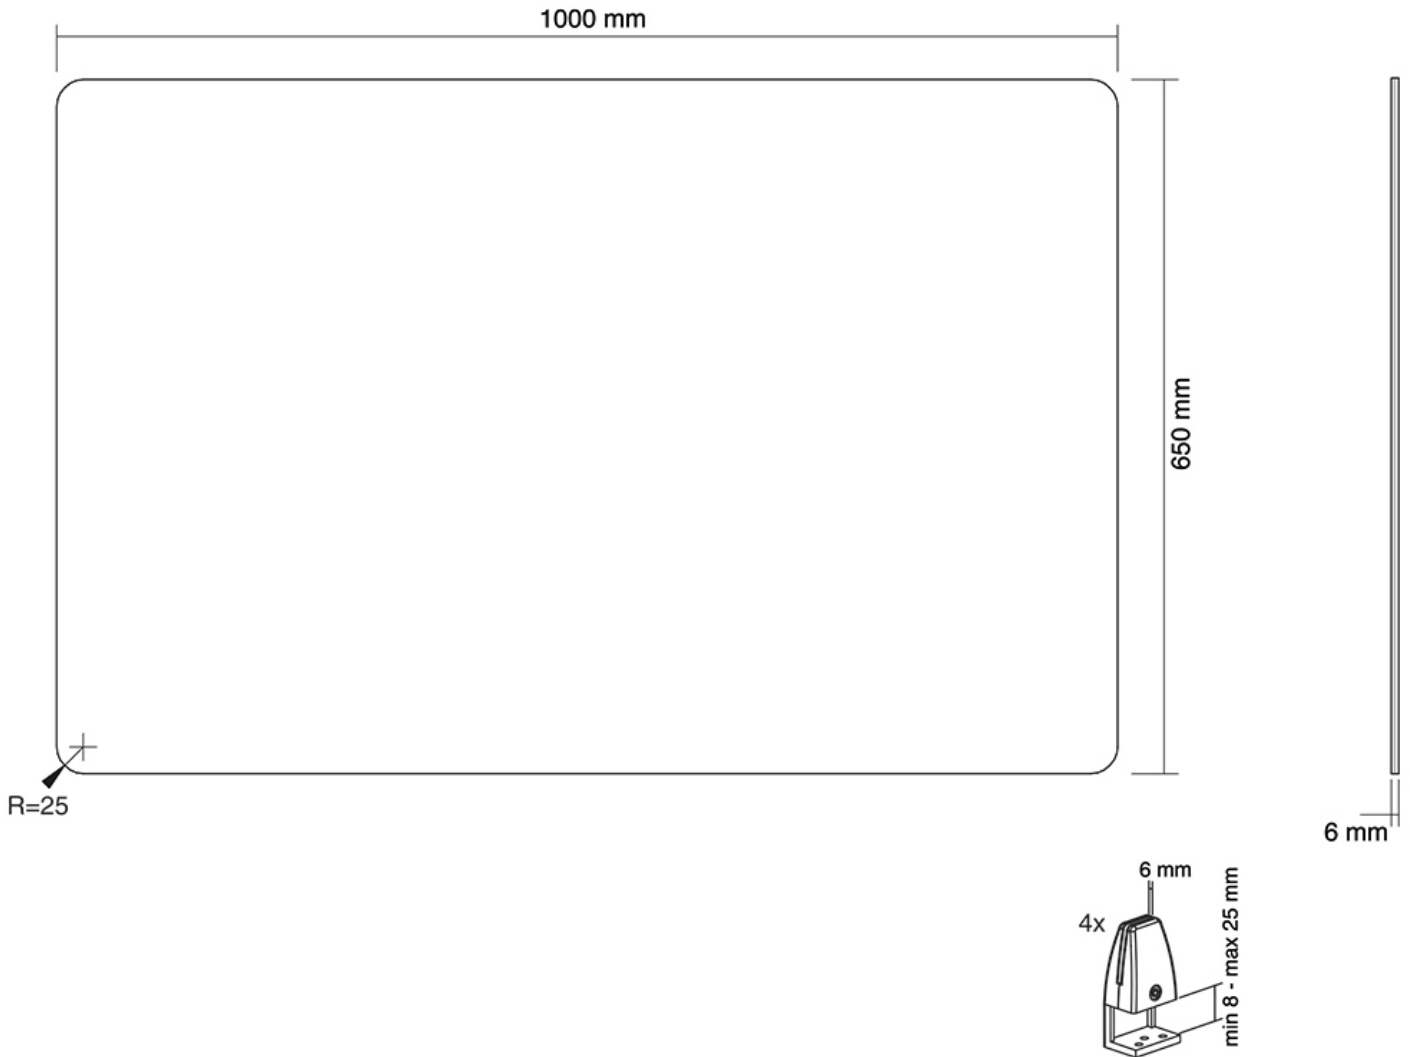

The NS-GLSPROTECT100 is 1 m wide x 65 cm high and suitable for desks with a maximum thickness of 25 mm*. The screen is made of 6 mm laminated and tempered glass and has rounded corners and edges for extra safety. The screen can be easily installed onto the desk with 2 clamps and offers a durable and stylish solution for the new way of working. The screen comes with both white and black clamps as standard. The clamps guarantee a solid and secure installation onto the desk and move smoothly with the sit-stand workstation when it is adjusted in height.

Dimensions: 1000x650x6 mm
Net weight: 9,9 kg

NS-GLSPROTECT100

NEOMOUNTS NS-GLSPROTECT100 SAFETY SCREEN WITH TEMPERED GLASS - W 100 CM

*Optional:

For desks with a table top thicker than 25 mm, the NS-CLMP40BLACK and NS-CLMP40WHITE clamps are available. With these clamps, the NS-GLSPROTECT100 can be mounted on desks with a work surface of 25-40 mm thick.

NS-GLSPROTECT100

NEOMOUNTS NS-GLSPROTECT100 SAFETY
SCREEN WITH TEMPERED GLASS - W 100 CM

Neomounts