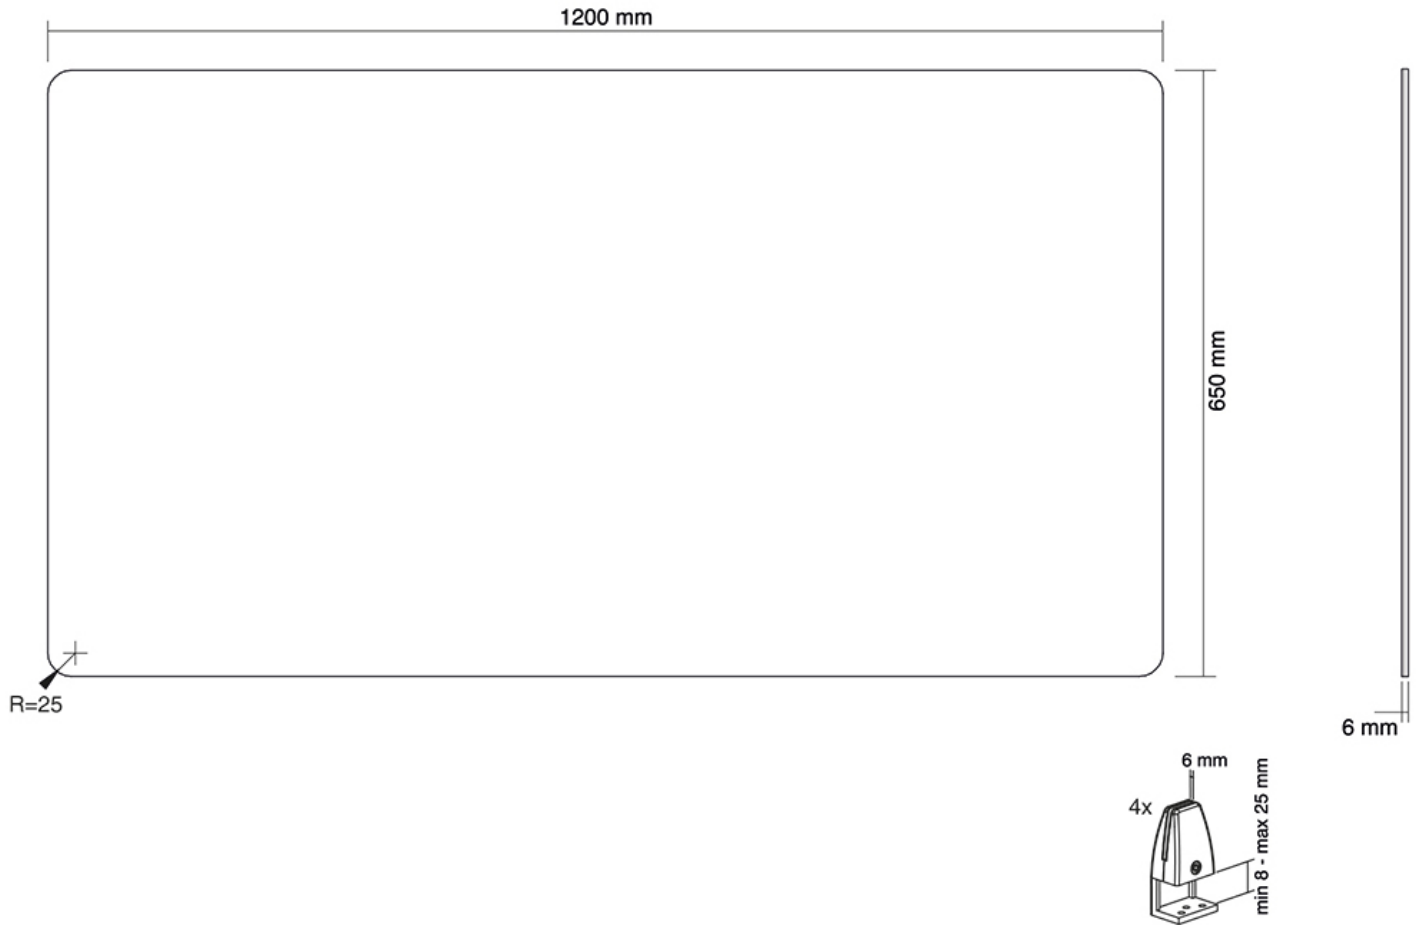

Dimensions: 1200x650x6 mm  
Net weight: 11,9 kg

NS-GLSPROTECT120

NEOMOUNTS NS-GLSPROTECT120 SAFETY  
SCREEN WITH TEMPERED GLASS - W 120 CM

Neomounts