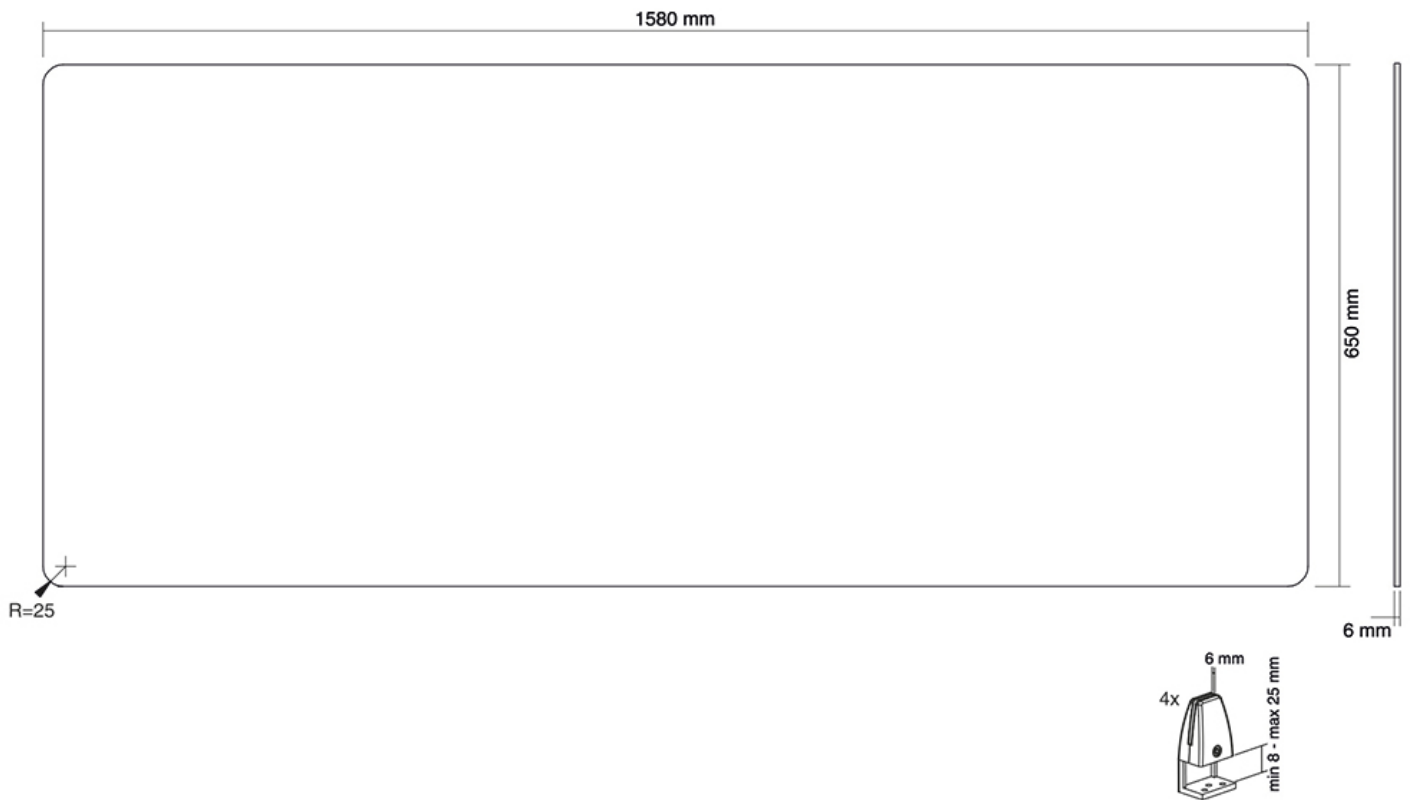

The NS-GLSPROTECT160 is 1,58 m wide x 65 cm high and suitable for desks with a maximum thickness of 25 mm*. The screen is made of 6 mm laminated and tempered glass and has rounded corners and edges for extra safety. The screen can be easily installed onto the desk with 2 clamps and offers a durable and stylish solution for the new way of working. The screen comes with both white and black clamps as standard. The clamps guarantee a solid and secure installation onto the desk and move smoothly with the sit-stand workstation when it is adjusted in height.

Dimensions: 1580x650x6 mm
Net weight: 15,3 kg

NS-GLSPROTECT160

NEOMOUNTS NS-GLSPROTECT160 SAFETY SCREEN WITH TEMPERED GLASS - W 158 CM

*Optional:

For desks with a table top thicker than 25 mm, the NS-CLMP40BLACK and NS-CLMP40WHITE clamps are available. With these clamps, the NS-GLSPROTECT160 can be mounted on desks with a work surface of 25-40 mm thick.

NS-GLSPROTECT160

NEOMOUNTS NS-GLSPROTECT160 SAFETY
SCREEN WITH TEMPERED GLASS - W 158 CM

Neomounts