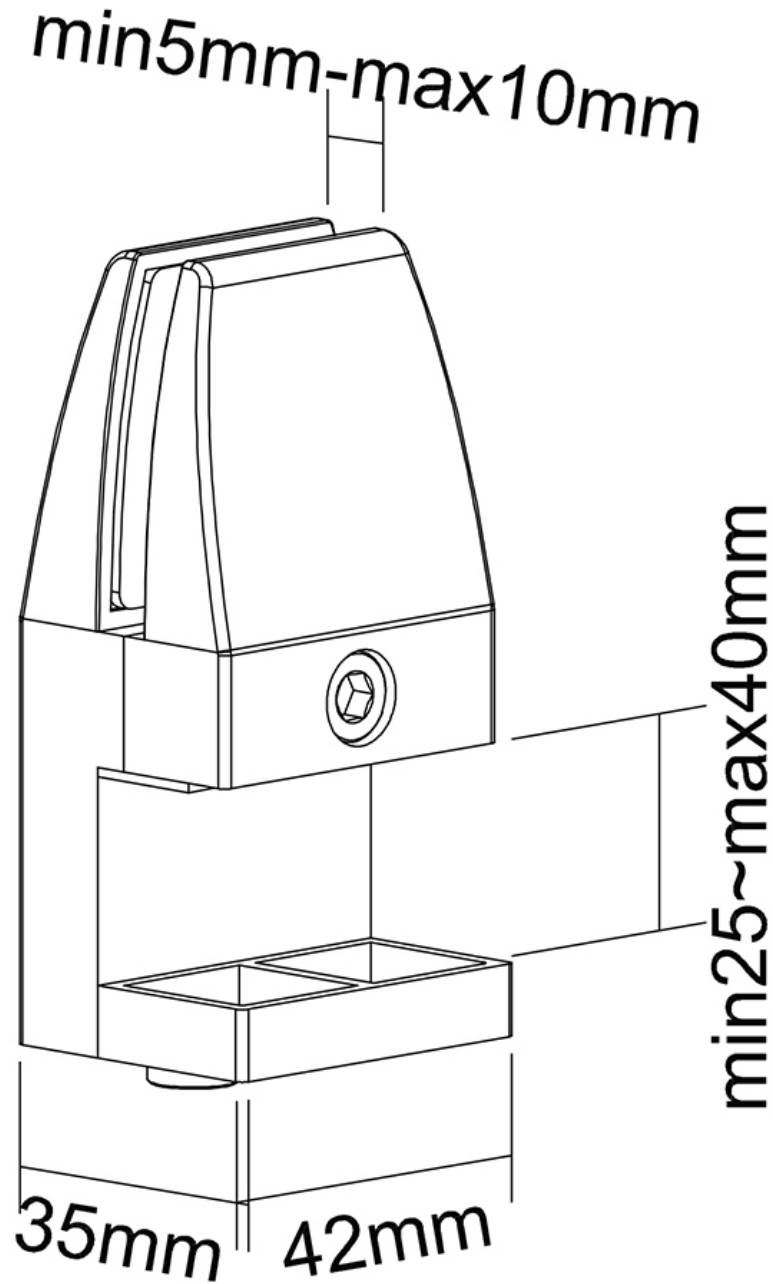

NS-CLMP40BLACK

NEOMOUNTS NS-CLMP40BLACK DESK CLAMP
SET (2 PCS) - MAX 5 KG

Neomounts