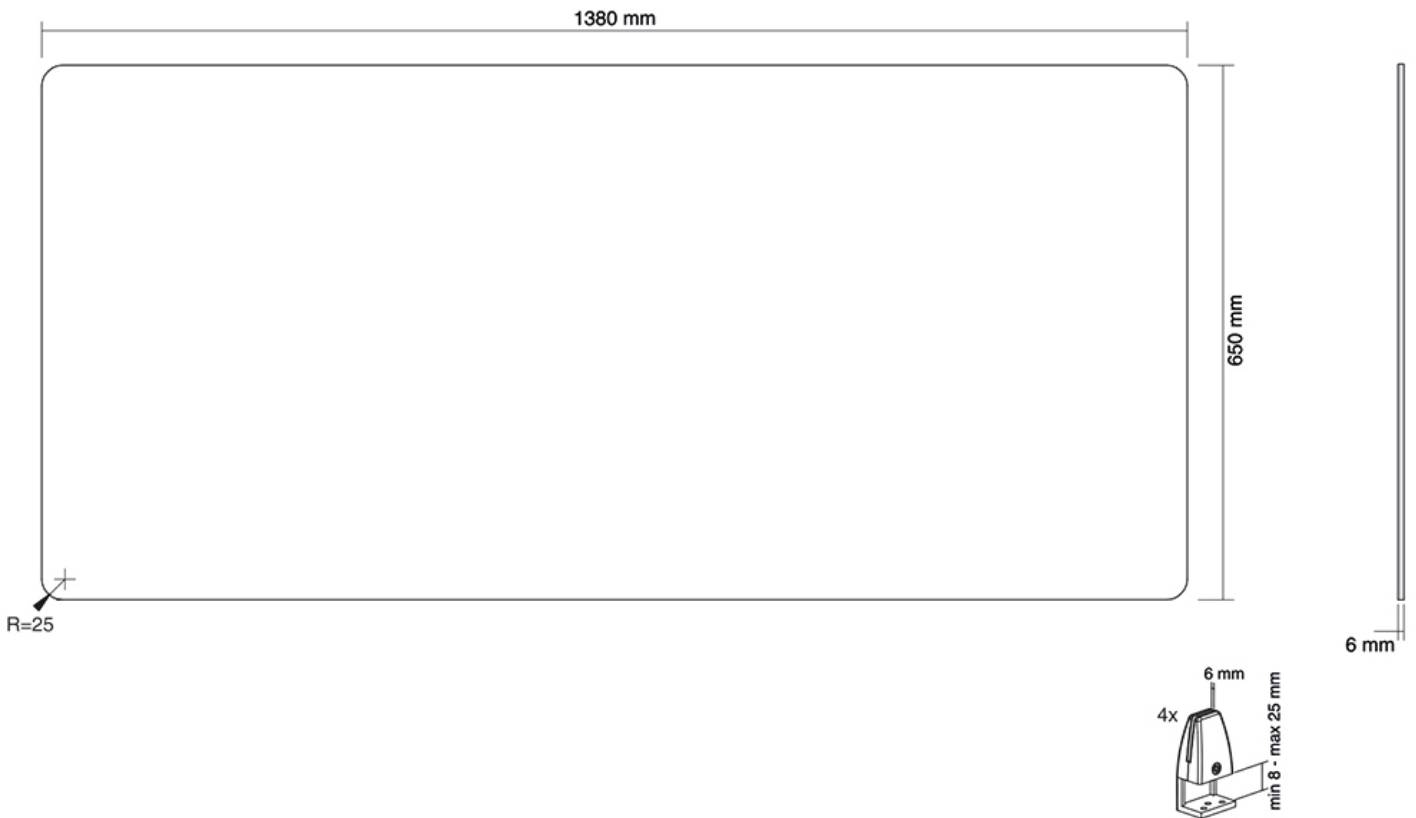

The NS-GLSPROTECT140 is 1,38 m wide x 65 cm high and suitable for desks with a maximum thickness of 25 mm*. The screen is made of 6 mm laminated and tempered glass and has rounded corners and edges for extra safety. The screen can be easily installed onto the desk with 2 clamps and offers a durable and stylish solution for the new way of working. The screen comes with both white and black clamps as standard. The clamps guarantee a solid and secure installation onto the desk and move smoothly with the sit-stand workstation when it is adjusted in height.

Dimensions: 1380x650x6 mm
Net weight: 13,8 kg

NS-GLSPROTECT140

NEOMOUNTS NS-GLSPROTECT140 SAFETY SCREEN WITH TEMPERED GLASS - W 138 CM

*Optional:

For desks with a table top thicker than 25 mm, the NS-CLMP40BLACK and NS-CLMP40WHITE clamps are available. With these clamps, the NS-GLSPROTECT140 can be mounted on desks with a work surface of 25-40 mm thick.

NS-GLSPROTECT140

NEOMOUNTS NS-GLSPROTECT140 SAFETY
SCREEN WITH TEMPERED GLASS - W 138 CM

Neomounts