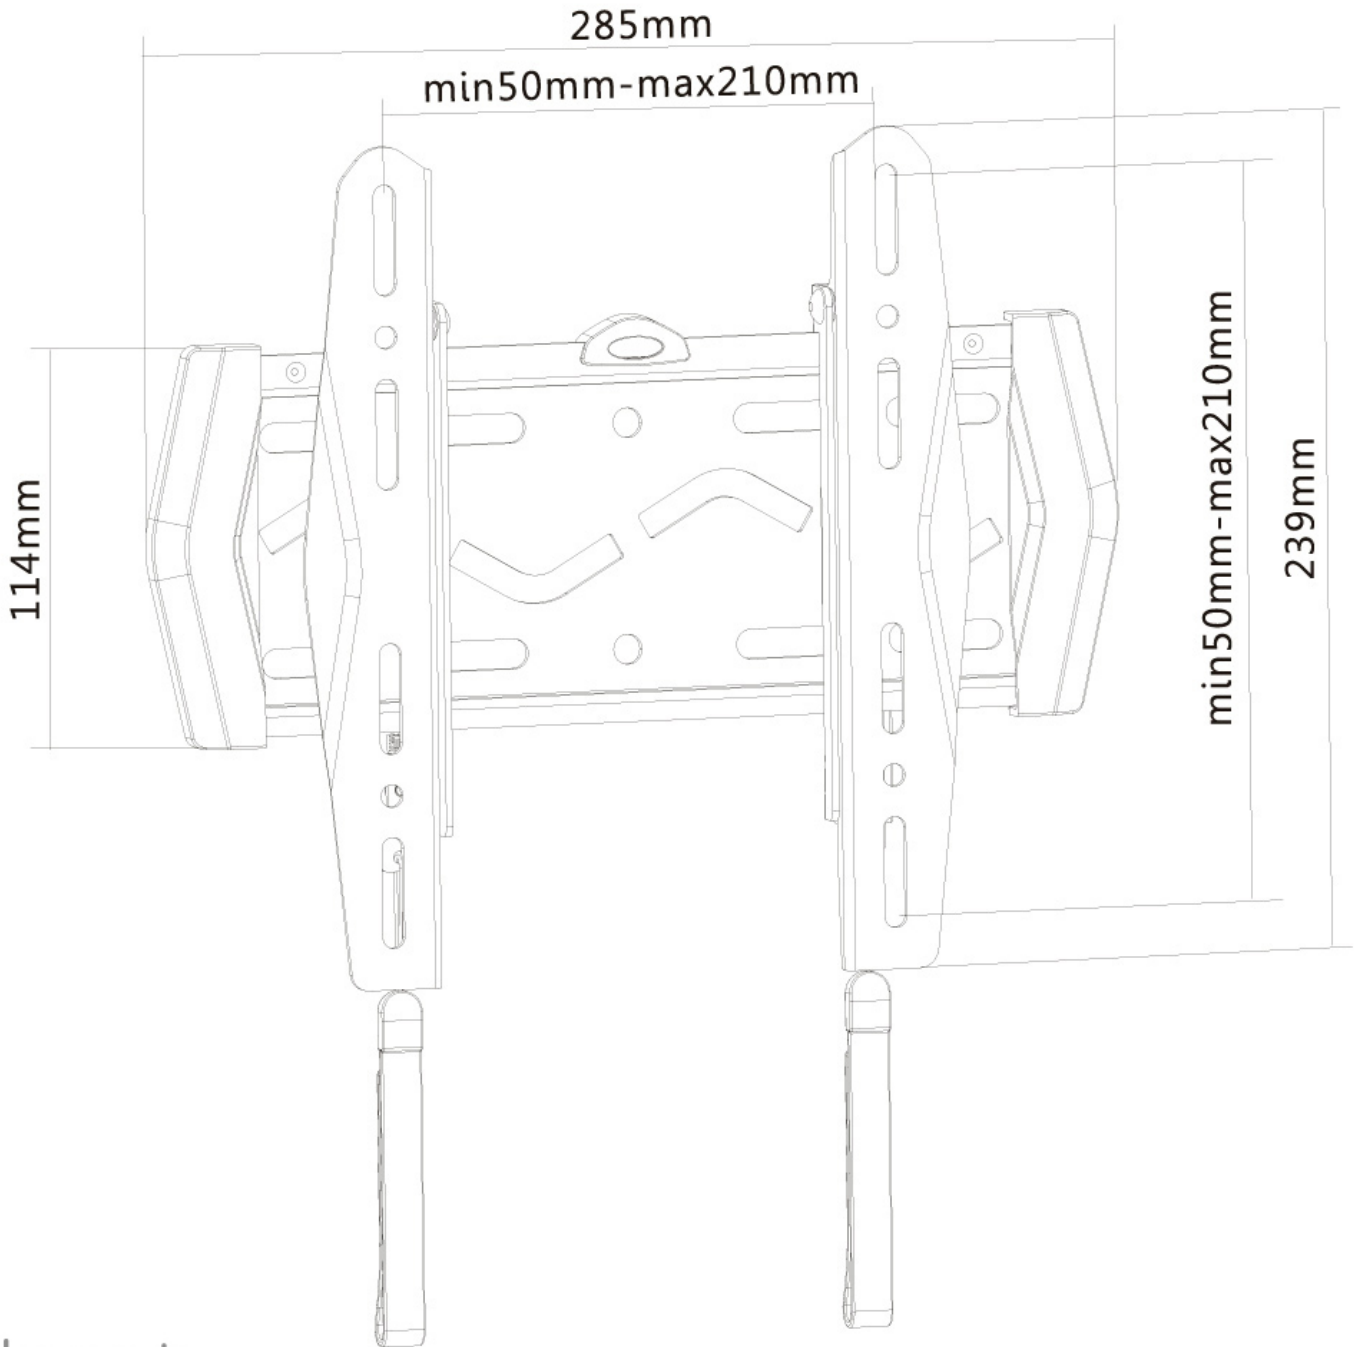

LED-W120

NEOMOUNTS LED-W120 TV MOUNT WALL 22-40" - ULTRA-FLAT

SPECIFICATIONS

GENERAL

Min. screen size*	22
Max. screen size*	40
Max. weight	50
Screens	1
Distance to wall	1,7-3 cm
VESA maximum	200x200 mm
VESA minimum	100x100 mm

FUNCTIE

Type	Fixed
Adjustment type	None

INFORMATION

Color	Black
Main material	Steel
Warranty	5 year

*Please note: The inch sizes stated are just an indication, combined with the weight and VESA sizes. The maximum weight and VESA size are absolute restrictions for the products and should not be exceeded.

Neomounts

Neomounts

Neomounts LED-W120 Ultra-flat TV mount wall - 22-40" - max 50 kg - VESA 100x100-200x200 - d 1,7-3 cm - black

The Neomounts wall mount, model LED-W120 is a fixed wall mount for flat screens up to 40" (102 cm). This mount is a great choice when you want the ultimate viewing flexibility with your flat screen. Depth of this mount is 1,5 to 3 centimetres.

Neomounts LED-W120 is suitable for screens up to 40" (102 cm). The weight capacity of this product is 50 kg each screen. The wall mount is suitable for screens that meet VESA hole pattern 100x100 to 200x200mm. Different hole patterns can be covered using Neomounts VESA adapter plates.

Create a clean design ambiance for your flat screen TV in the living room, bedroom or home cinema.

All installation material is included with the product.

LED-W120

NEOMOUNTS LED-W120 TV MOUNT WALL 22-40" -
ULTRA-FLAT

Neomounts