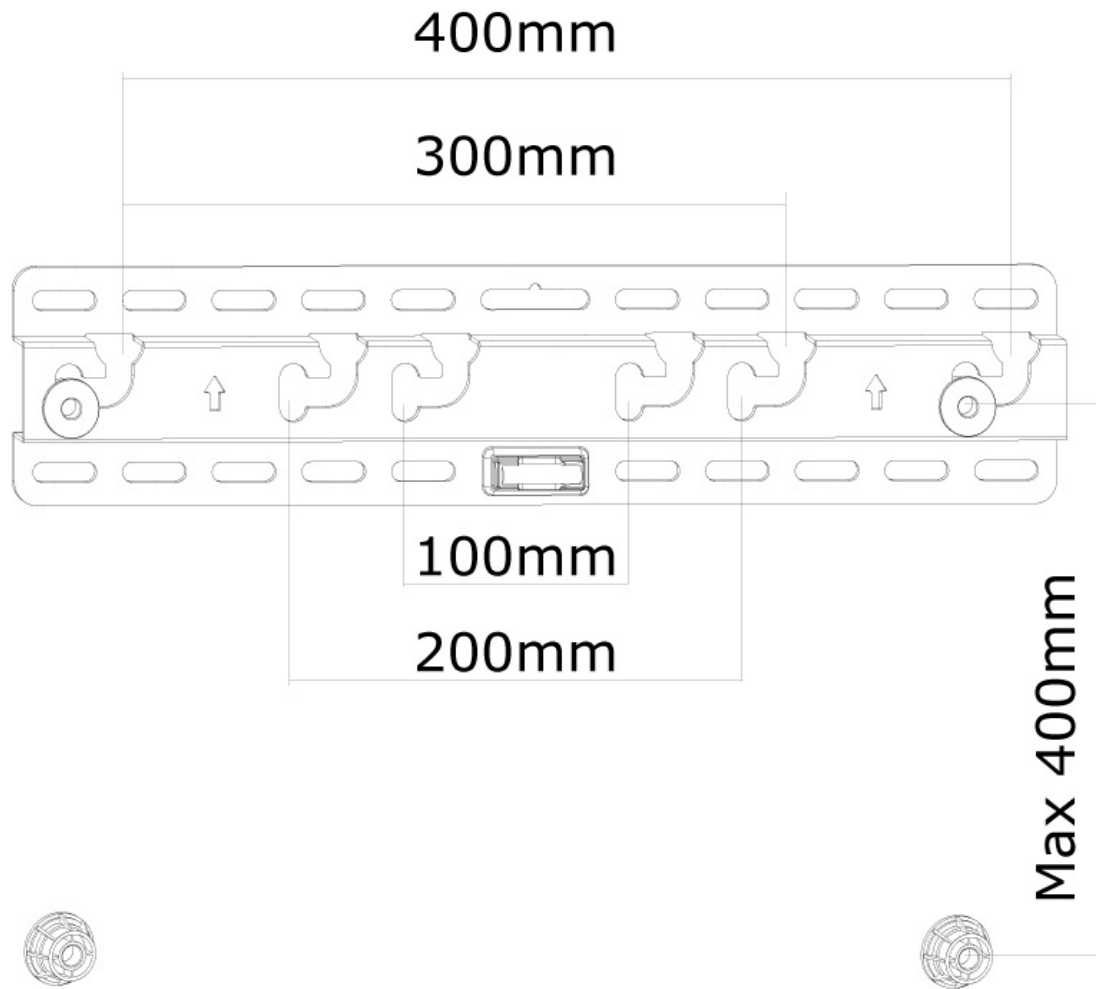

LED-W040

NEOMOUNTS LED-W040 TV MOUNT WALL 23-52" - ULTRA-FLAT

SPECIFICATIONS

GENERAL

Min. screen size*	23
Max. screen size*	52
Max. weight	50
Screens	1
Distance to wall	1,5-3 cm
VESA maximum	400x400 mm
VESA minimum	100x100 mm

FUNCTIE

Type	Fixed
Adjustment type	None

INFORMATION

Color	Black
Main material	Steel
Warranty	5 year

*Please note: The inch sizes stated are just an indication, combined with the weight and VESA sizes. The maximum weight and VESA size are absolute restrictions for the products and should not be exceeded.

Neomounts

Neomounts

Neomounts LED-W040 Ultra-flat TV mount wall - 23-52" - max 50 kg - VESA 100x100-400x400 - d 1,5-3 cm - black

The Neomounts wall mount, model LED-W040 is a fixed wall mount for flat screens up to 52" (132 cm). This mount is a great choice when you want the ultimate viewing flexibility with your flat screen. Depth of this mount is 1,5 to 3 centimetres.

Neomounts LED-W040 is suitable for screens up to 52" (132 cm). The weight capacity of this product is 50 kg each screen. The wall mount is suitable for screens that meet VESA hole pattern 100x100 to 400x400mm. Different hole patterns can be covered using Neomounts VESA adapter plates.

Create a clean design ambiance for your flat screen TV in the living room, bedroom or home cinema.

All installation material is included with the product.

LED-W040

NEOMOUNTS LED-W040 TV MOUNT WALL 23-52" -
ULTRA-FLAT

Neomounts