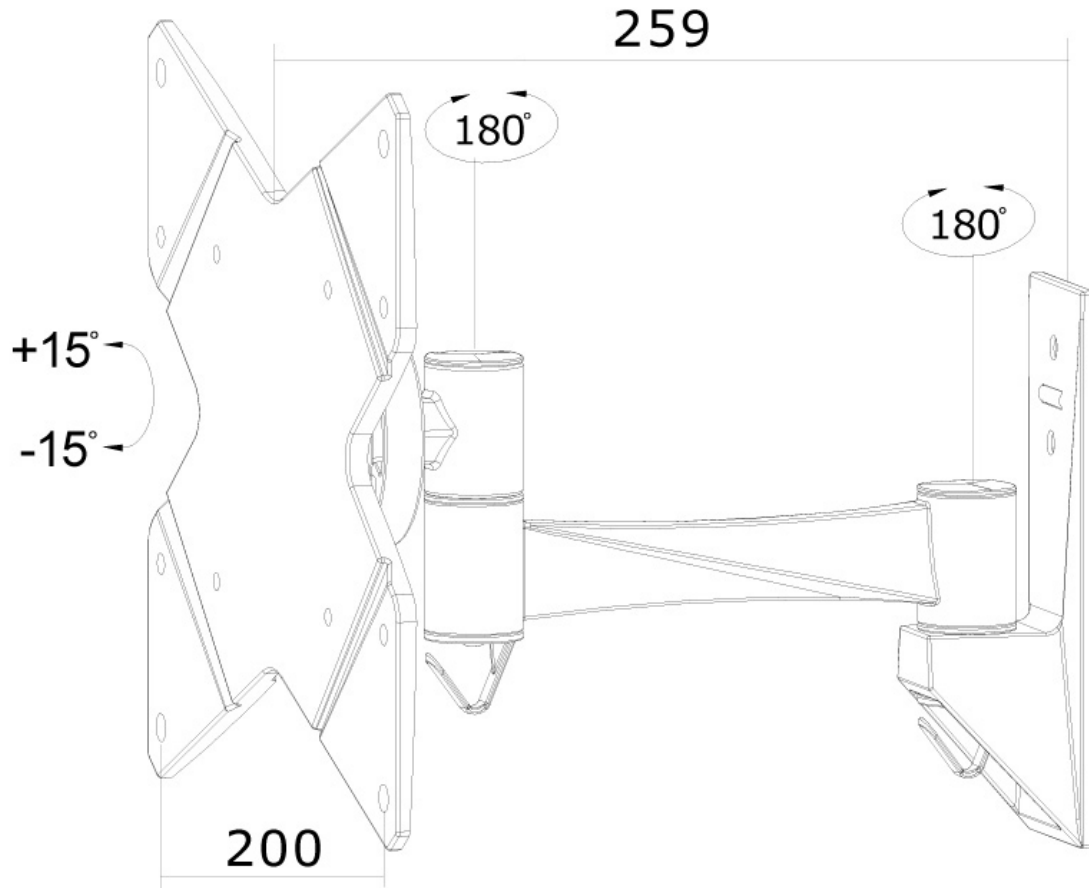

### Neomounts FPMA-W825 Full motion Monitor/TV mount wall - 10-40" - max 20 kg - VESA 75x75-200x200 - d 9-26 cm - black

The Neomounts wall mount, model FPMA-W825 is a tilt-, swivel and rotatable wall mount for flat screens up to 40" (102 cm). This mount is a great choice when you want the ultimate viewing flexibility with your flat screen. Effortless pull the display out from the wall, position it in almost any direction, turn it around corners and then smoothly return it to the wall when finished.

Neomounts' tilt (30°), rotate (360°) and swivel (180°) technology allows the mount to change to any viewing angle to fully benefit from the capabilities of the flat screen. The mount is easily depth adjustable from 9 to 26 centimetres. Cable management conceals and routes cables from mount to flat screen. Hide your cables to keep living room, bedroom or home cinema installation nice and tidy.

Neomounts FPMA-W825 has two pivot points and is suitable for screens up to 40" (102 cm). The weight capacity of this product is 20 kg each screen. The wall mount is suitable for screens that meet VESA hole pattern 75x75 to 200x200mm. Different hole patterns can be covered using Neomounts VESA adapter plates.

Neomounts

Measuring unit: mm