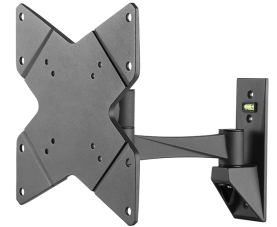

Neomounts

Neomounts FPMA-W825 Full motion Monitor/TV mount wall - 10-40" - max 20 kg - VESA 75x75-200x200 - d 9-26 cm - black

The Neomounts wall mount, model FPMA-W825 is a tilt-, swivel and rotatable wall mount for flat screens up to 40" (102 cm). This mount is a great choice when you want the ultimate viewing flexibility with your flat screen. Effortless pull the display out from the wall, position it in almost any direction, turn it around corners and then smoothly return it to the wall when finished.

Neomounts' tilt (30°), rotate (360°) and swivel (180°) technology allows the mount to change to any viewing angle to fully benefit from the capabilities of the flat screen. The mount is easily depth adjustable from 9 to 26 centimetres. Cable management conceals and routes cables from mount to flat screen. Hide your cables to keep living room, bedroom or home cinema installation nice and tidy.

Neomounts FPMA-W825 has two pivot points and is suitable for screens up to 40" (102 cm). The weight capacity of this product is 20 kg each screen. The wall mount is suitable for screens that meet VESA hole pattern 75x75 to 200x200mm. Different hole patterns can be covered using Neomounts VESA adapter plates.

Create a clean design ambiance for your flat screen TV in the living room, bedroom or home cinema.

All installation material is included with the product.