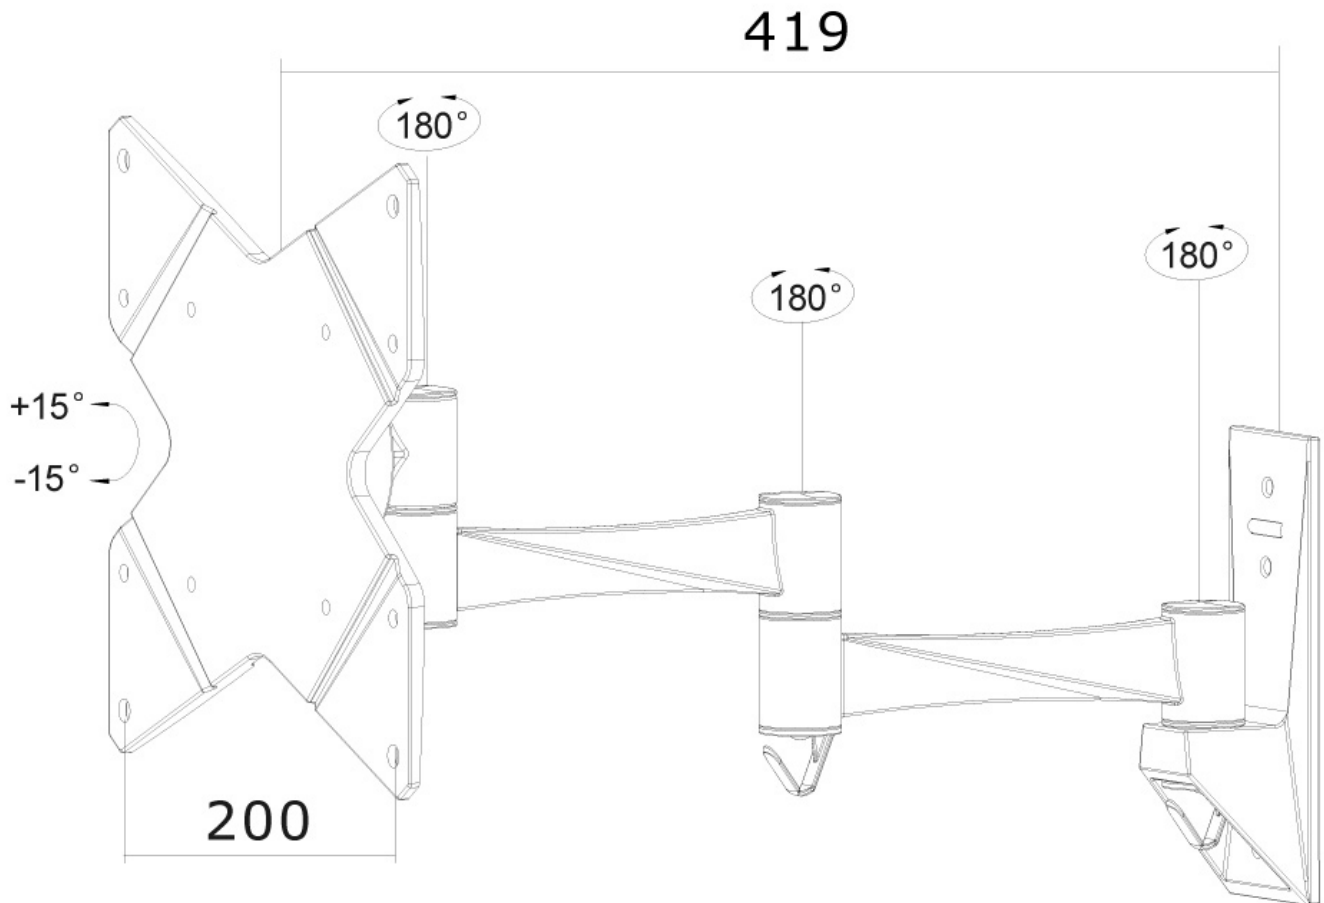

Neomounts

Neomounts

Neomounts FPMA-W835 Full motion Monitor/TV mount wall - 10-40" - max 20 kg - VESA 75x75-200x200 - d 9-42 cm - black

The Neomounts wall mount, model FPMA-W835 is a tilt-, swivel and rotatable wall mount for flat screens up to 40". This mount is a great choice when you want the ultimate viewing flexibility with your flat screen. Effortless pull the display out from the wall, position it in almost any direction, turn it around corners and then smoothly return it to the wall when finished.

Neomounts' tilt (30°), rotate (360°) and swivel (180°) technology allows the mount to change to any viewing angle to fully benefit from the capabilities of the flat screen. The mount is easily depth adjustable from 9 to 42 centimetres. Cable management conceals and routes cables from mount to flat screen. Hide your cables to keep living room, bedroom or home cinema installation nice and tidy.

Neomounts FPMA-W835 has three pivot points and is suitable for screens up to 40" (102 cm). The weight capacity of this product is 20 kg each screen. The wall mount is suitable for screens that meet VESA hole pattern 75x75 to 200x200mm. Different hole patterns can be covered using Neomounts VESA adapter plates.

Neomounts

Measuring unit: mm