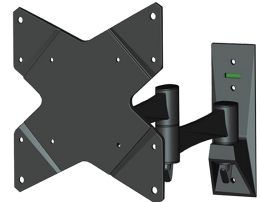

FUNCTIE

Type	Tilt Rotate Swivel Full motion
Tilt (degrees)	30°
Swivel (degrees)	180°
Rotate (degrees)	360°
Adjustment type	None

INFORMATION

Color	Black
Main material	Aluminium
Warranty	5 year

*Please note: The inch sizes stated are just an indication, combined with the weight and VESA sizes. The maximum weight and VESA size are absolute restrictions for the products and should not be exceeded.

Neomounts

Neomounts

Neomounts FPMA-W835 Full motion Monitor/TV mount wall - 10-40" - max 20 kg - VESA 75x75-200x200 - d 9-42 cm - black

The Neomounts wall mount, model FPMA-W835 is a tilt-, swivel and rotatable wall mount for flat screens up to 40". This mount is a great choice when you want the ultimate viewing flexibility with your flat screen. Effortless pull the display out from the wall, position it in almost any direction, turn it around corners and then smoothly return it to the wall when finished.

Neomounts' tilt (30°), rotate (360°) and swivel (180°) technology allows the mount to change to any viewing angle to fully benefit from the capabilities of the flat screen. The mount is easily depth adjustable from 9 to 42 centimetres. Cable management conceals and routes cables from mount to flat screen. Hide your cables to keep living room, bedroom or home cinema installation nice and tidy.

Neomounts FPMA-W835 has three pivot points and is suitable for screens up to 40" (102 cm). The weight capacity of this product is 20 kg each screen. The wall mount is suitable for screens that meet VESA hole pattern 75x75 to 200x200mm. Different hole patterns can be covered using Neomounts VESA adapter plates.